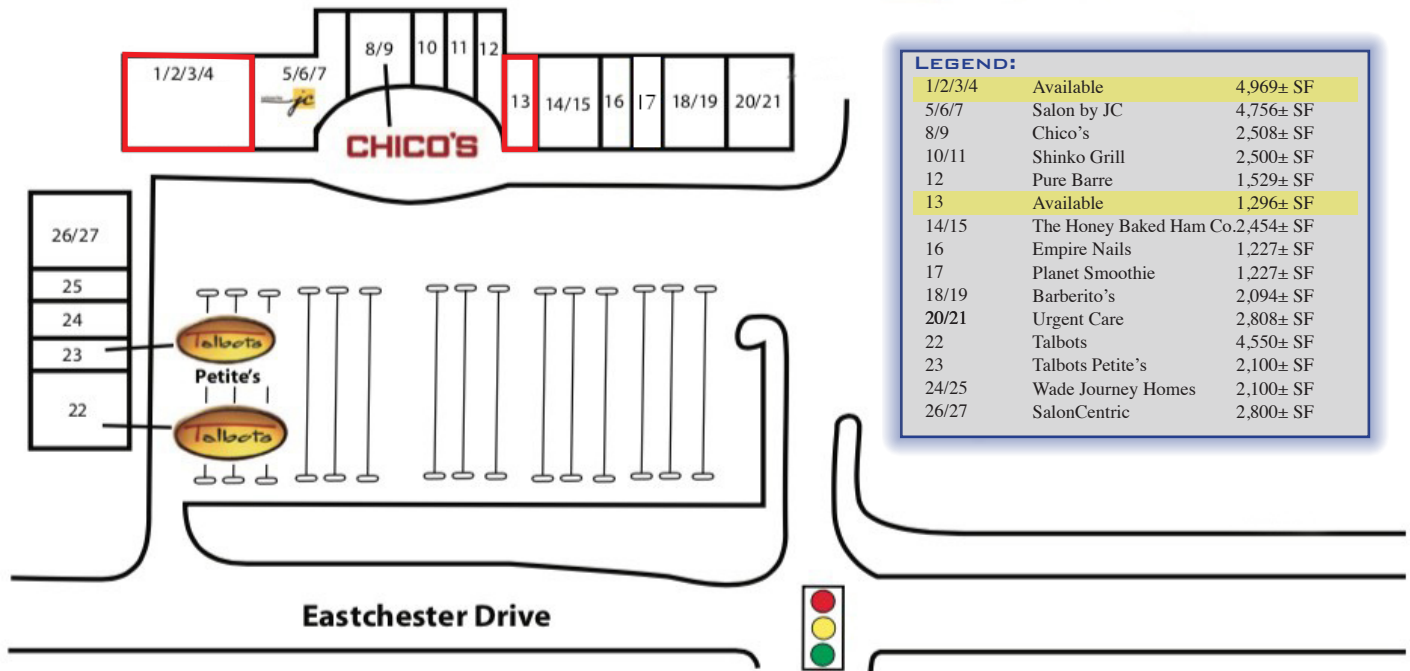

	1 mi	3 mi	5 mi
Population	6,850	62,687	123,839
Household Income	\$61,821	\$65,027	\$70,703
Employees	2,096	24,300	57,255

Oak Hollow Village Shopping Center is an exciting, highly visible multi-tenant retail property located on Eastchester Dr. (34,000± VPD) in High Point, NC. Easy access to a full-service stoplight with over 520± of road frontage and close proximity to High Point University. This unique well-maintained property benefits from many national tenants including Talbots, Salons by JC, Pure Barre, Honey Baked Ham, Weight Watchers and many more.

SITE PLAN

LEGEND:

1/2/3/4	Available	4,969± SF
5/6/7	Salon by JC	4,756± SF
8/9	Chico's	2,508± SF
10/11	Shinko Grill	2,500± SF
12	Pure Barre	1,529± SF
13	Available	1,296± SF
14/15	The Honey Baked Ham Co.	2,454± SF
16	Empire Nails	1,227± SF
17	Planet Smoothie	1,227± SF
18/19	Barberito's	2,094± SF
20/21	Urgent Care	2,808± SF
22	Talbots	4,550± SF
23	Talbots Petite's	2,100± SF
24/25	Wade Journey Homes	2,100± SF
26/27	SalonCentric	2,800± SF