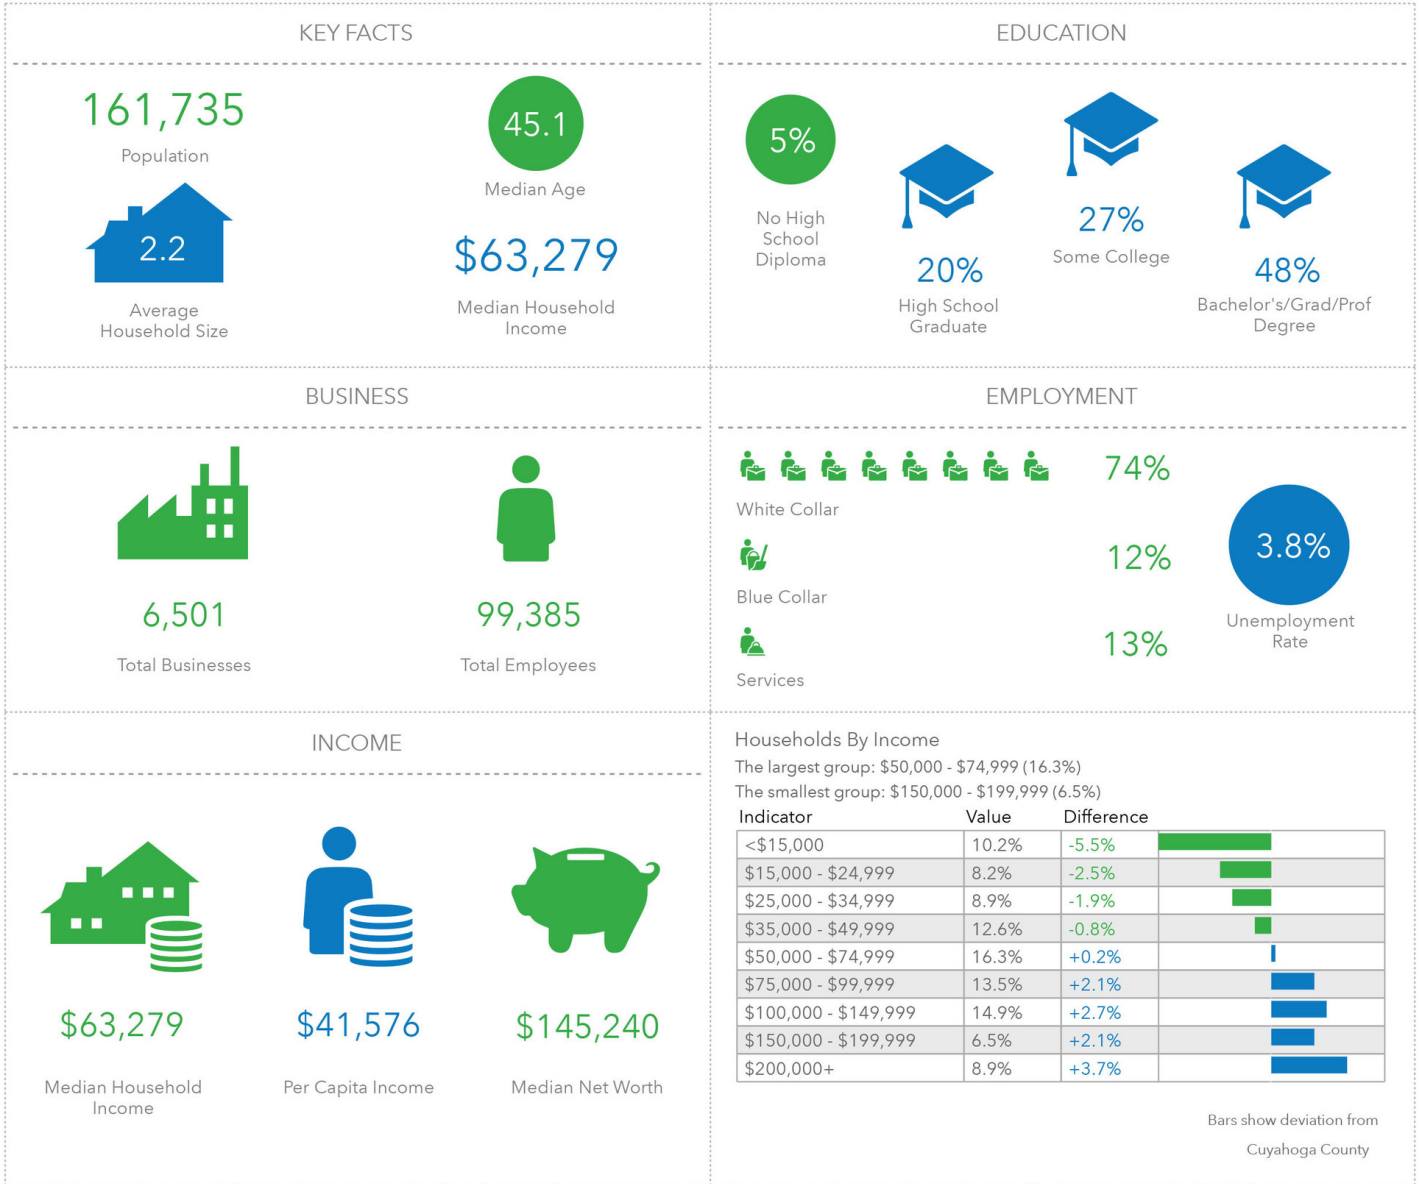

RADIUS: 5 MILE REPORT

5919 Mayfield Road, Mayfield Heights, OH 44124

EMMCOREALTYGROUP.COM

Jeffrey Soclof
C: | O: 216.292.3700
jeffrey@emmcorealtygroup.com

Sherrie Mendenhall
C: 216.224.9650 | O: 216.292.3700
sherrie@emmcorealtygroup.com