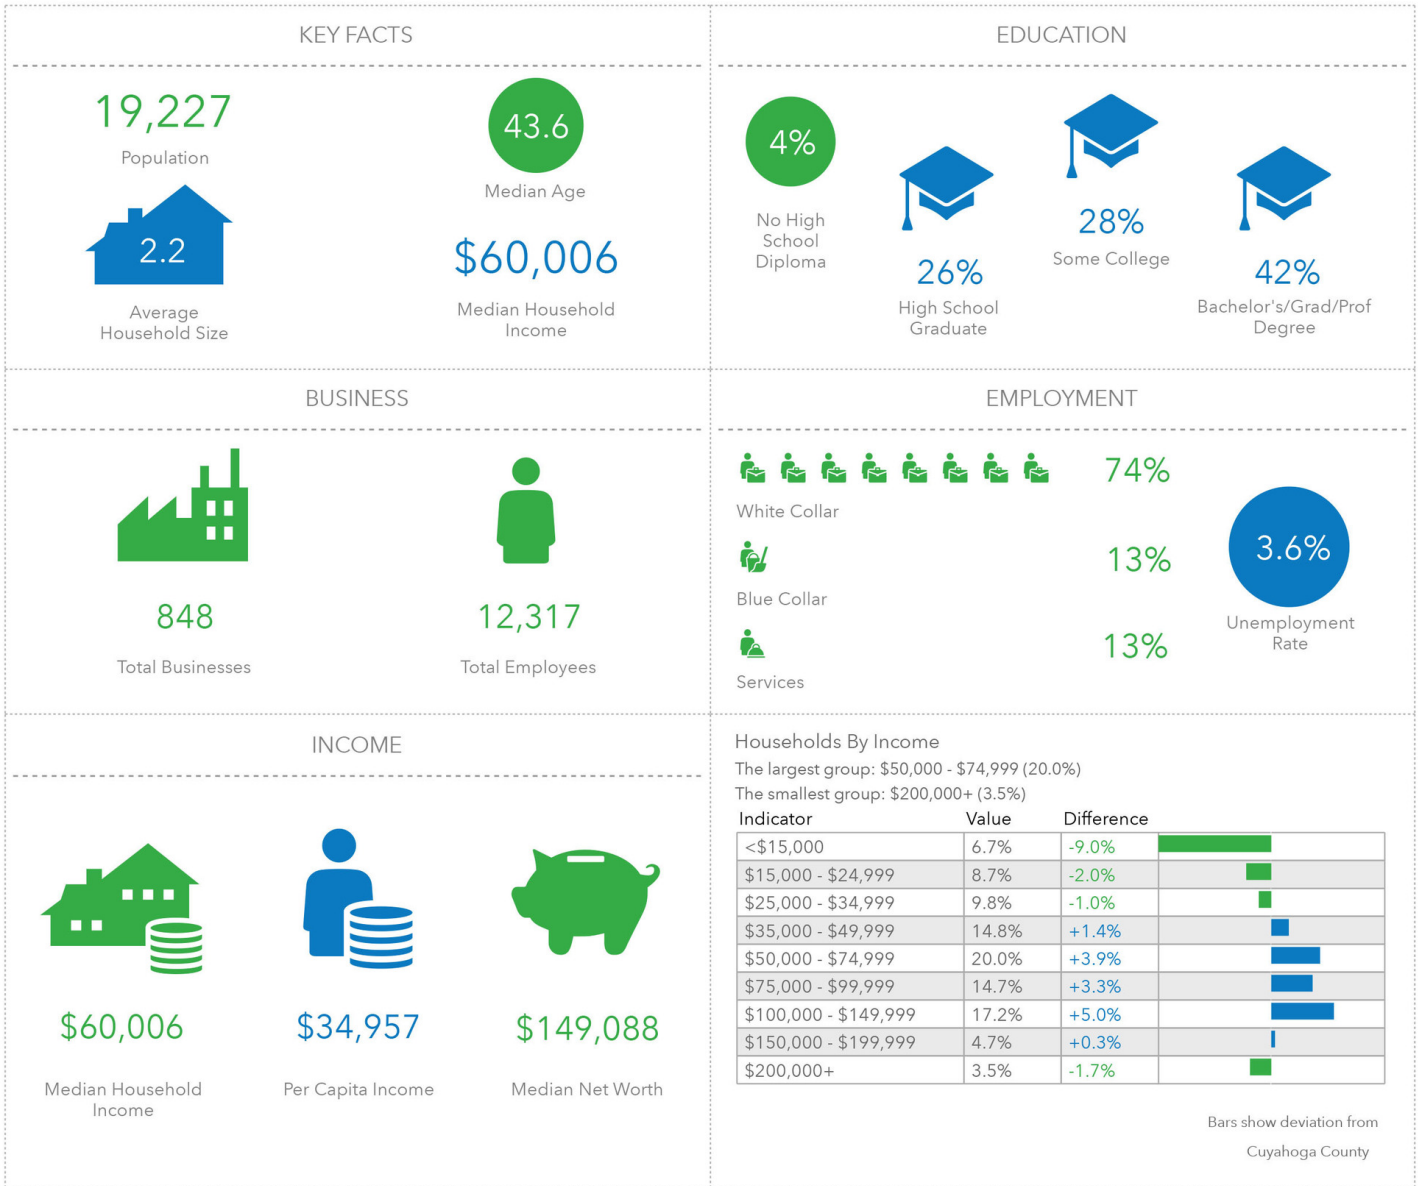

DRIVE TIMES: 5 MINUTE REPORT

5919 Mayfield Road, Mayfield Heights, OH 44124

EMMCOREALTYGROUP.COM

Jeffrey Soclof
C: | O: 216.292.3700
jeffrey@emmcorealtygroup.com

Sherrie Mendenhall
C: 216.224.9650 | O: 216.292.3700
sherrie@emmcorealtygroup.com