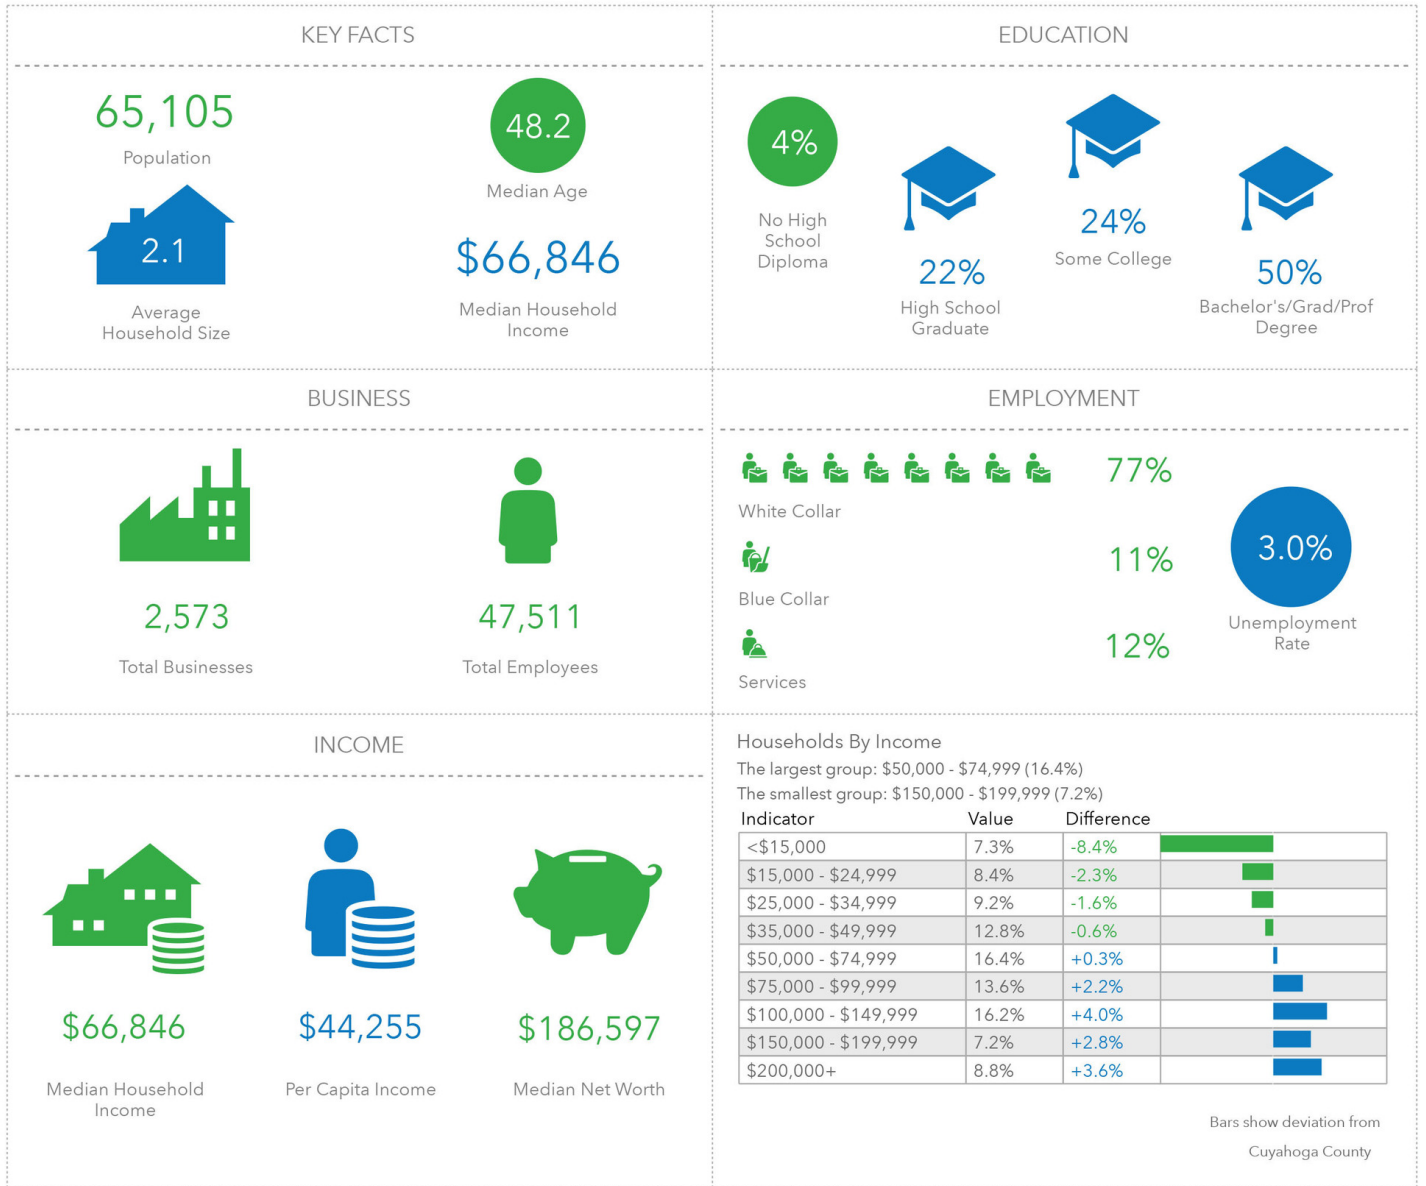

RADIUS: 3 MILE REPORT

5919 Mayfield Road, Mayfield Heights, OH 44124

EMMCOREALTYGROUP.COM

Jeffrey Soclof
C: | O: 216.292.3700
jeffrey@emmcorealtygroup.com

Sherrie Mendenhall
C: 216.224.9650 | O: 216.292.3700
sherrie@emmcorealtygroup.com