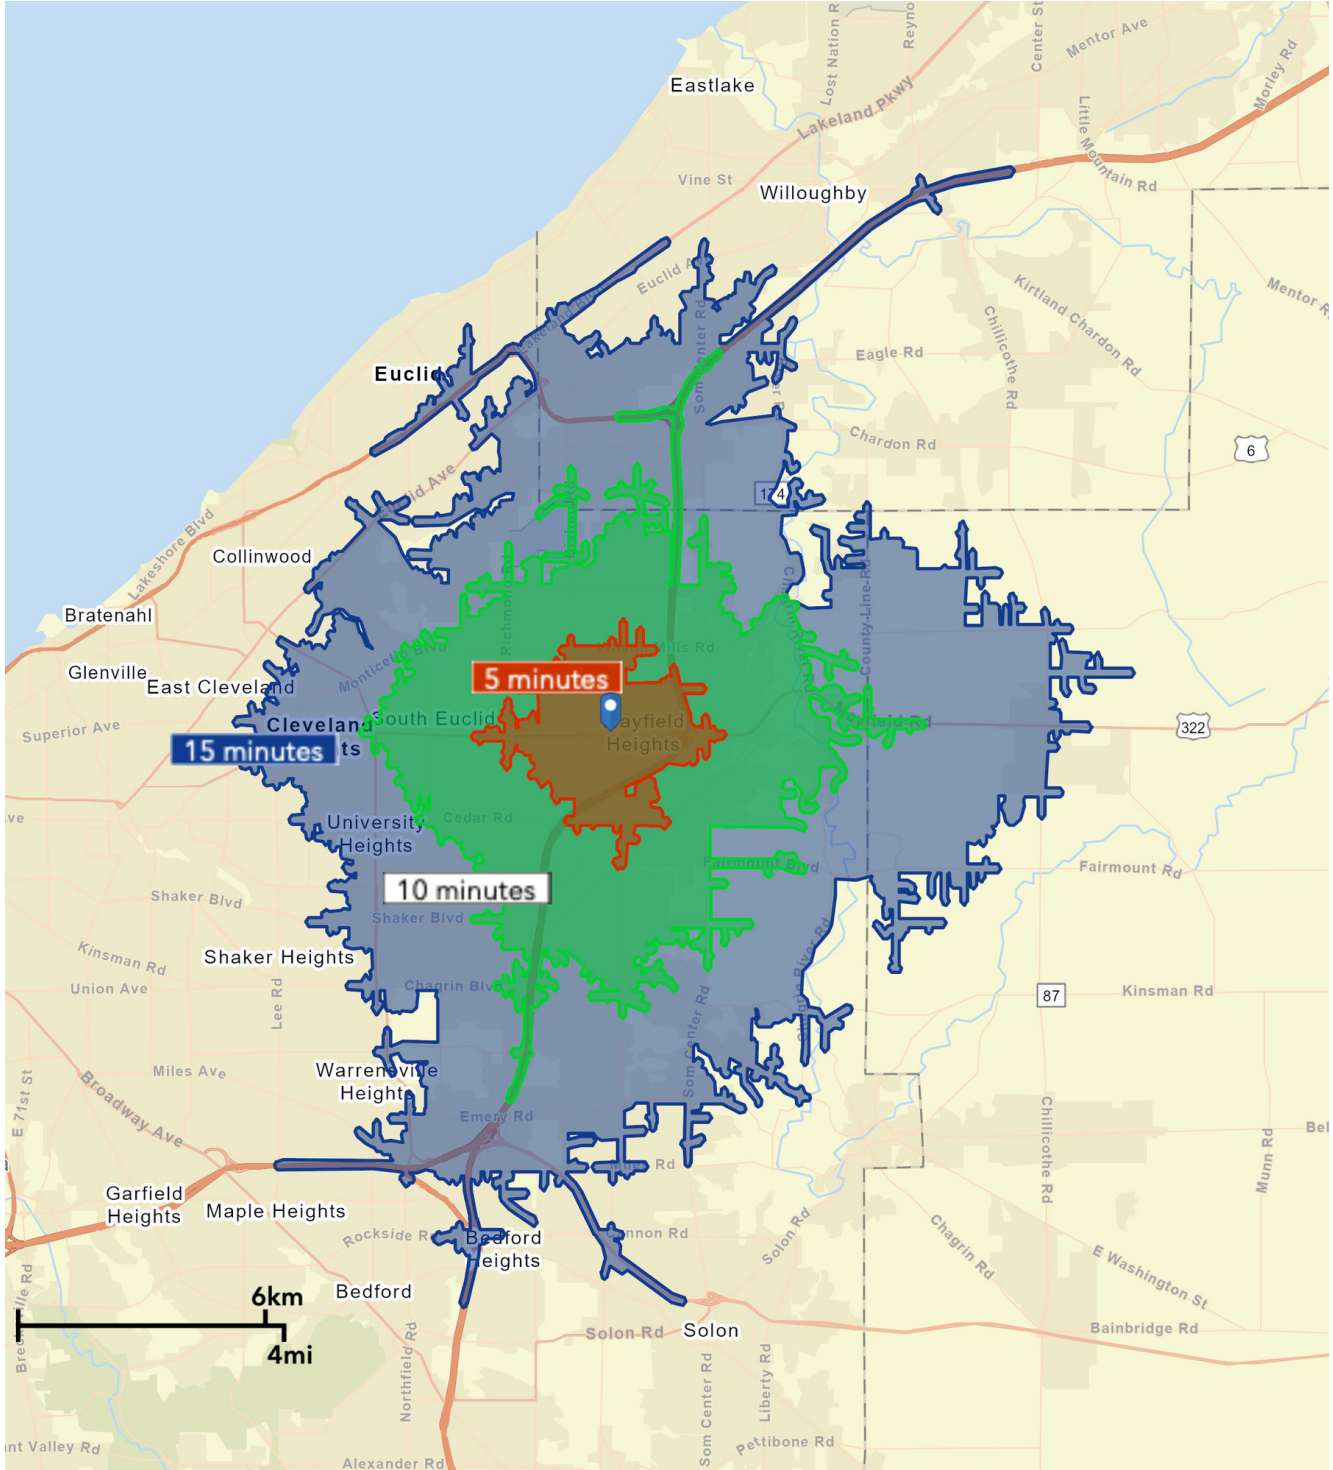

SALE

DEMOGRAPHICS: DRIVE TIMES: 5, 10, 15 MINUTES

5919 Mayfield Road, Mayfield Heights, OH 44124

EMMCOREALTYGROUP.COM

Jeffrey Soclof
C: | O: 216.292.3700
jeffrey@emmcorealtygroup.com

Sherrie Mendenhall
C: 216.224.9650 | O: 216.292.3700
sherrie@emmcorealtygroup.com

**COLDWELL
BANKER
COMMERCIAL**

EMMCO REALTY GROUP