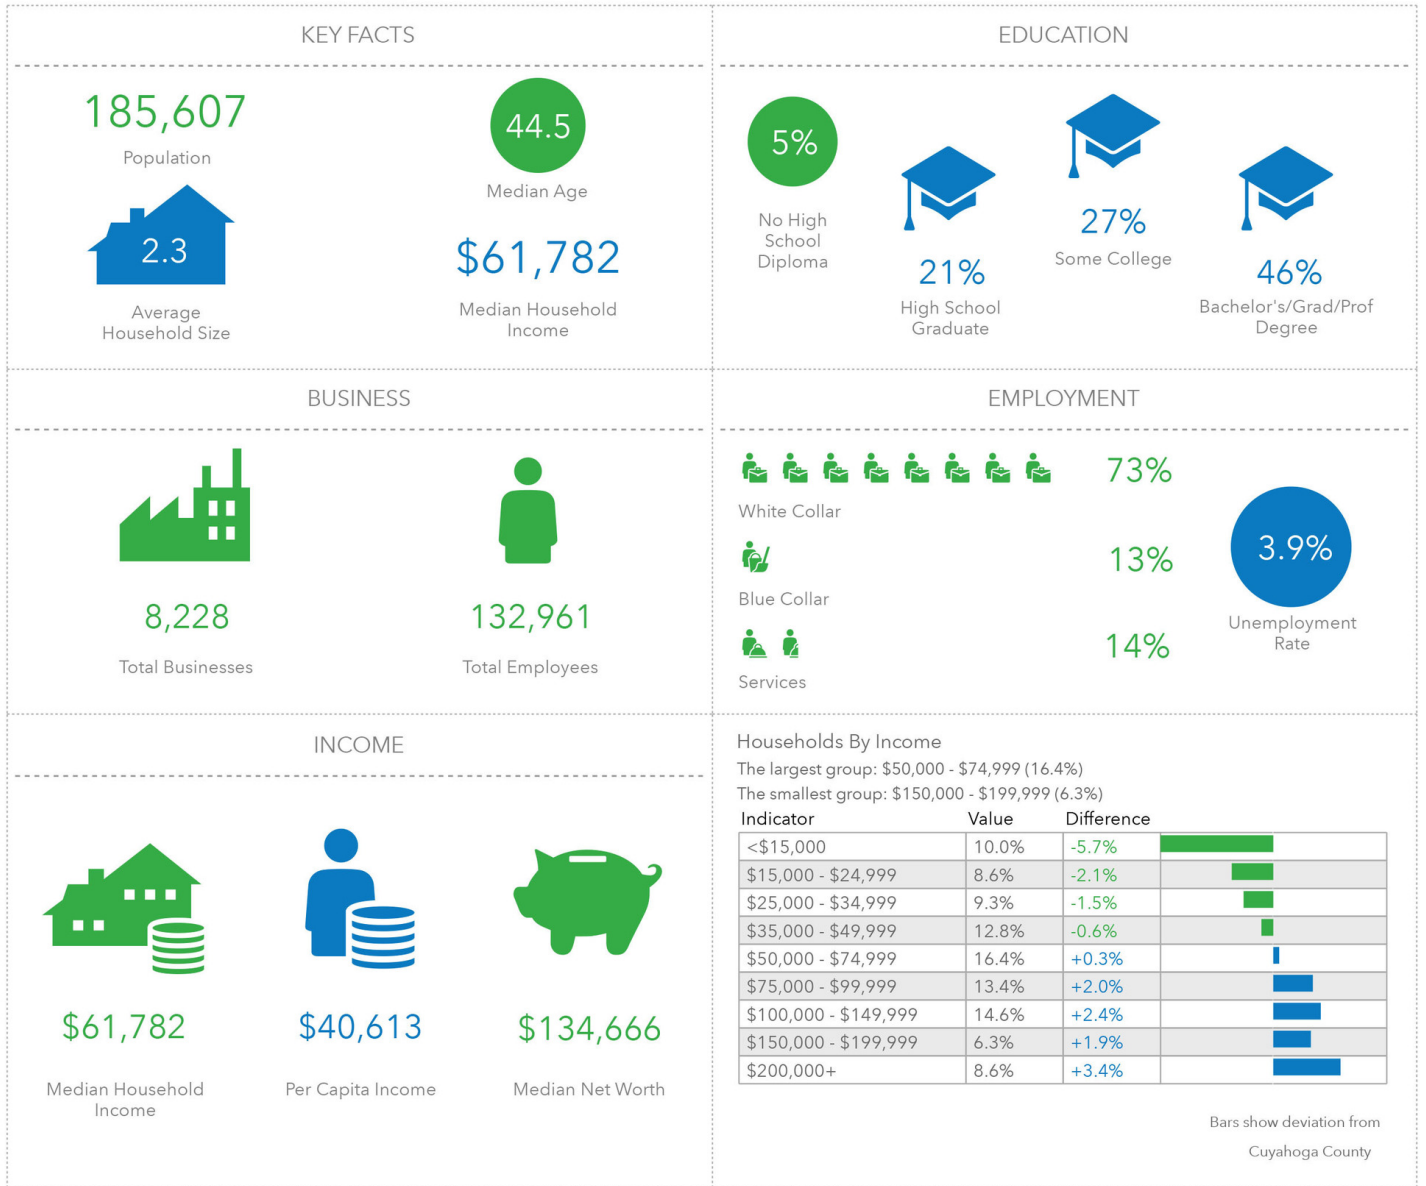

DRIVE TIMES: 15 MINUTE REPORT

5919 Mayfield Road, Mayfield Heights, OH 44124

EMMCOREALTYGROUP.COM

Jeffrey Soclof
C: | O: 216.292.3700
jeffrey@emmcorealtygroup.com

Sherrie Mendenhall
C: 216.224.9650 | O: 216.292.3700
sherrie@emmcorealtygroup.com