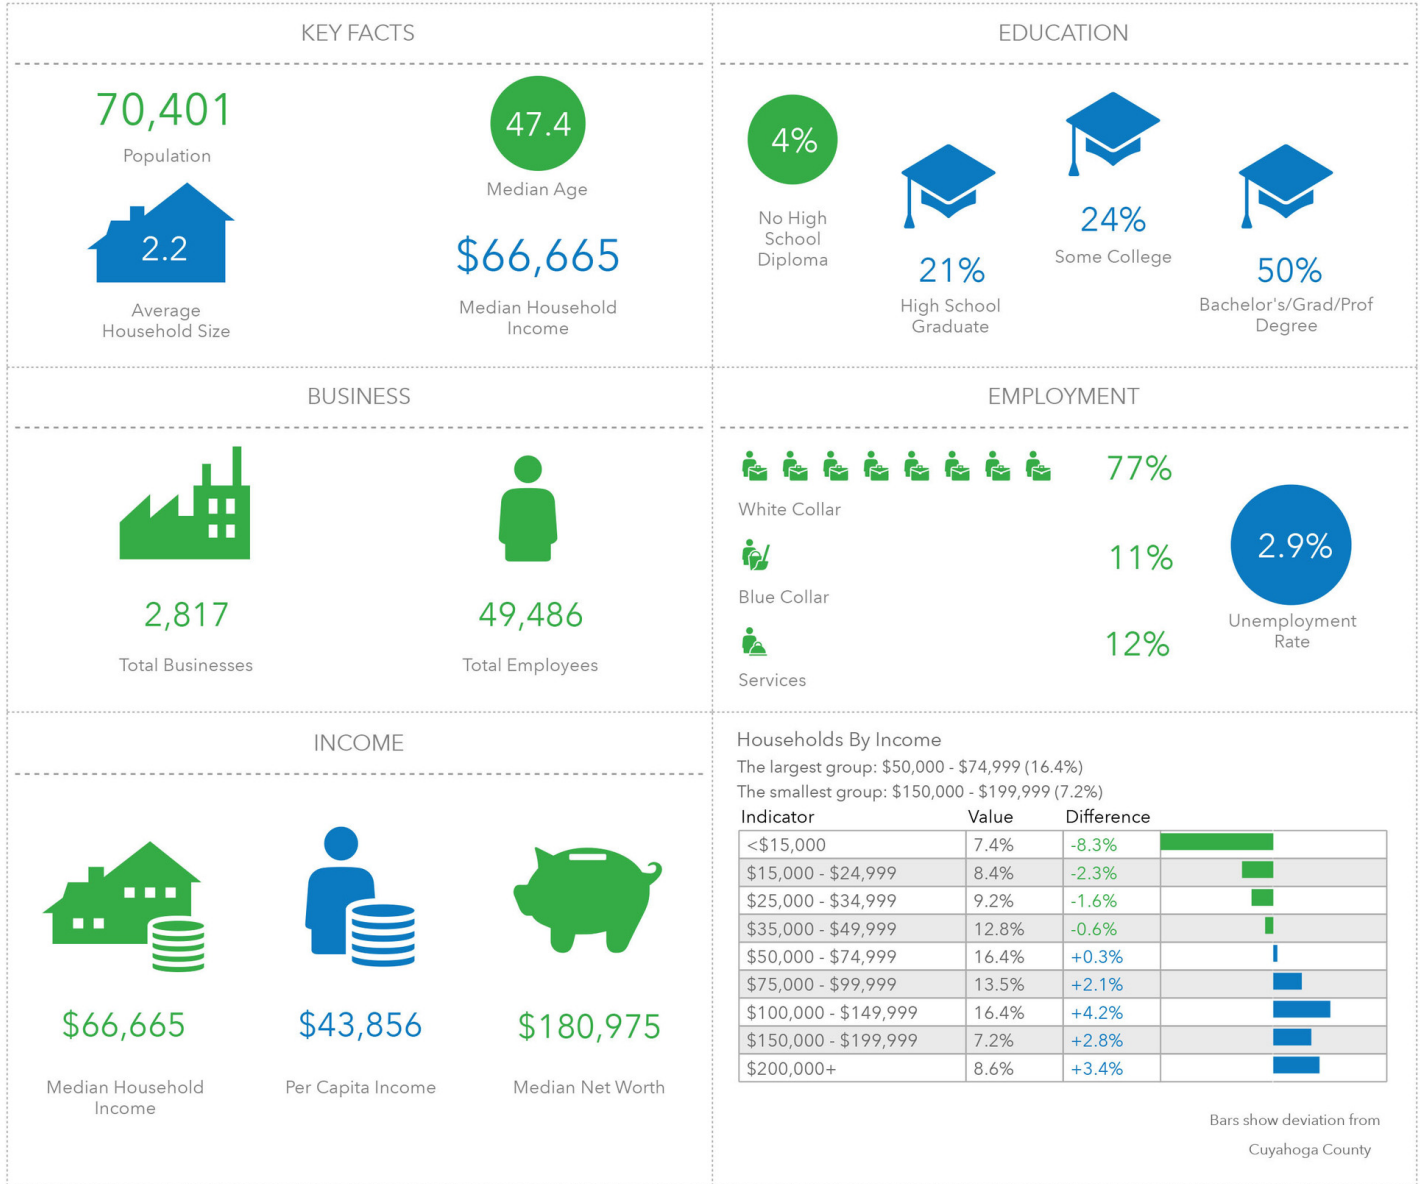

DRIVE TIMES: 10 MINUTE REPORT

5919 Mayfield Road, Mayfield Heights, OH 44124

EMMCOREALTYGROUP.COM

Jeffrey Soclof
C: | O: 216.292.3700
jeffrey@emmcorealtygroup.com

Sherrie Mendenhall
C: 216.224.9650 | O: 216.292.3700
sherrie@emmcorealtygroup.com