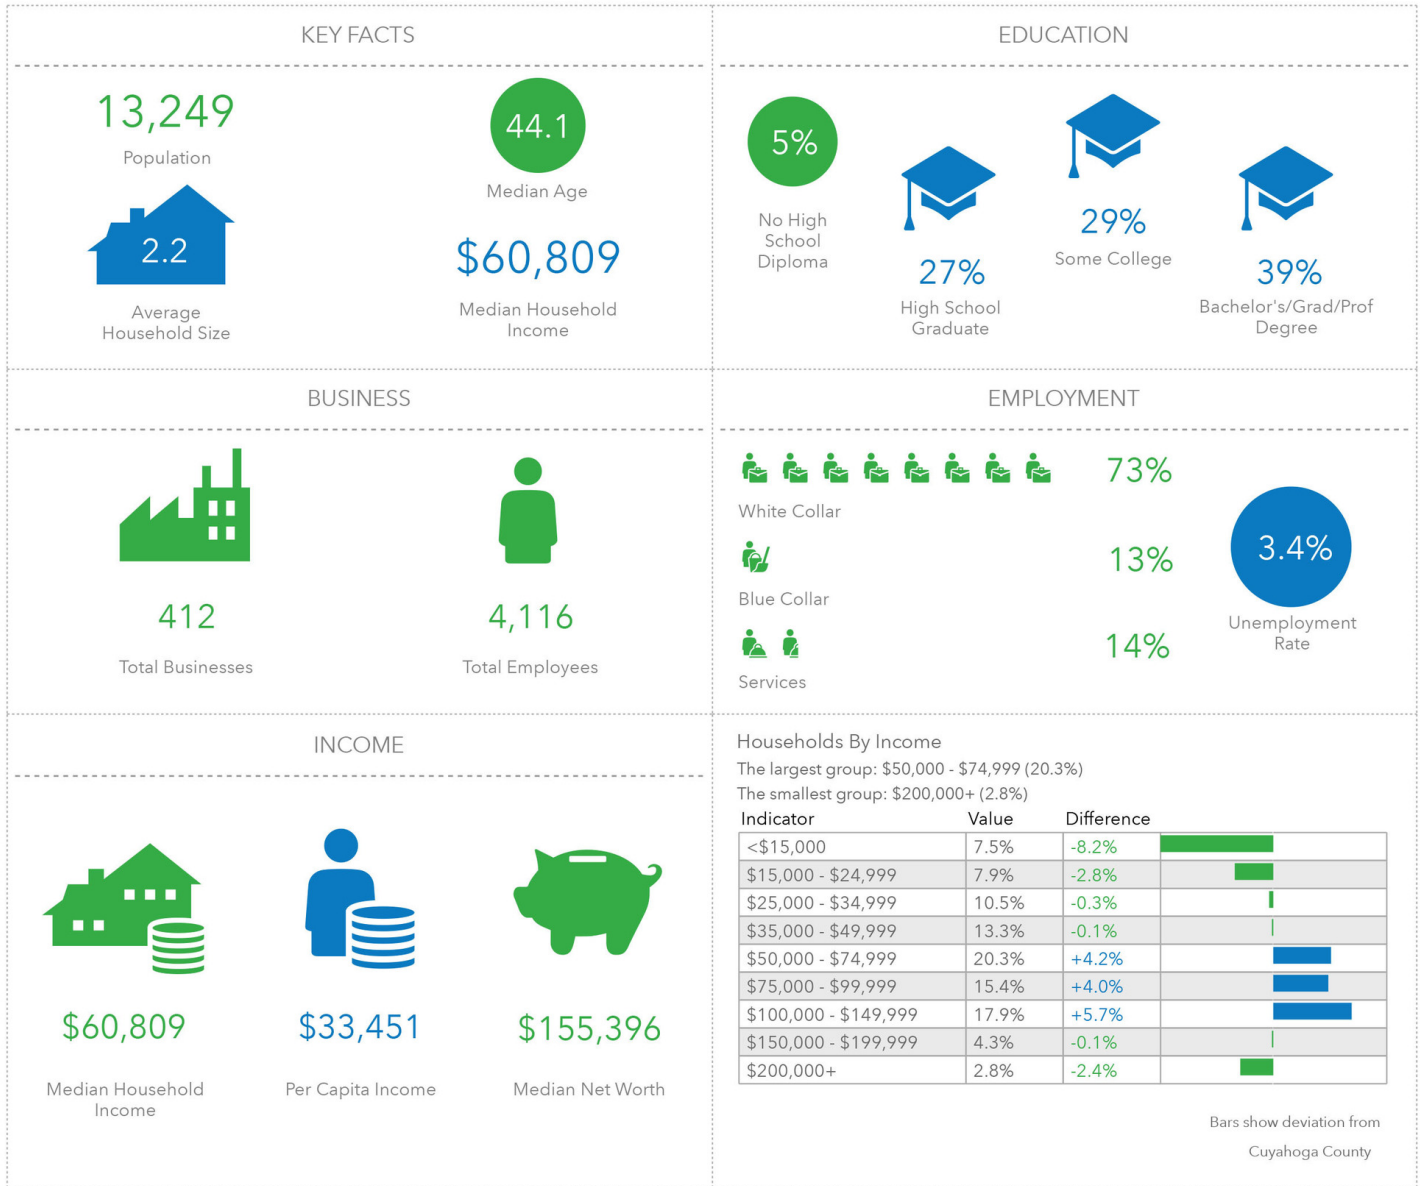

RADIUS: 1 MILE REPORT

5919 Mayfield Road, Mayfield Heights, OH 44124

EMMCOREALTYGROUP.COM

Jeffrey Soclof
C: | O: 216.292.3700
jeffrey@emmcorealtygroup.com

Sherrie Mendenhall
C: 216.224.9650 | O: 216.292.3700
sherrie@emmcorealtygroup.com