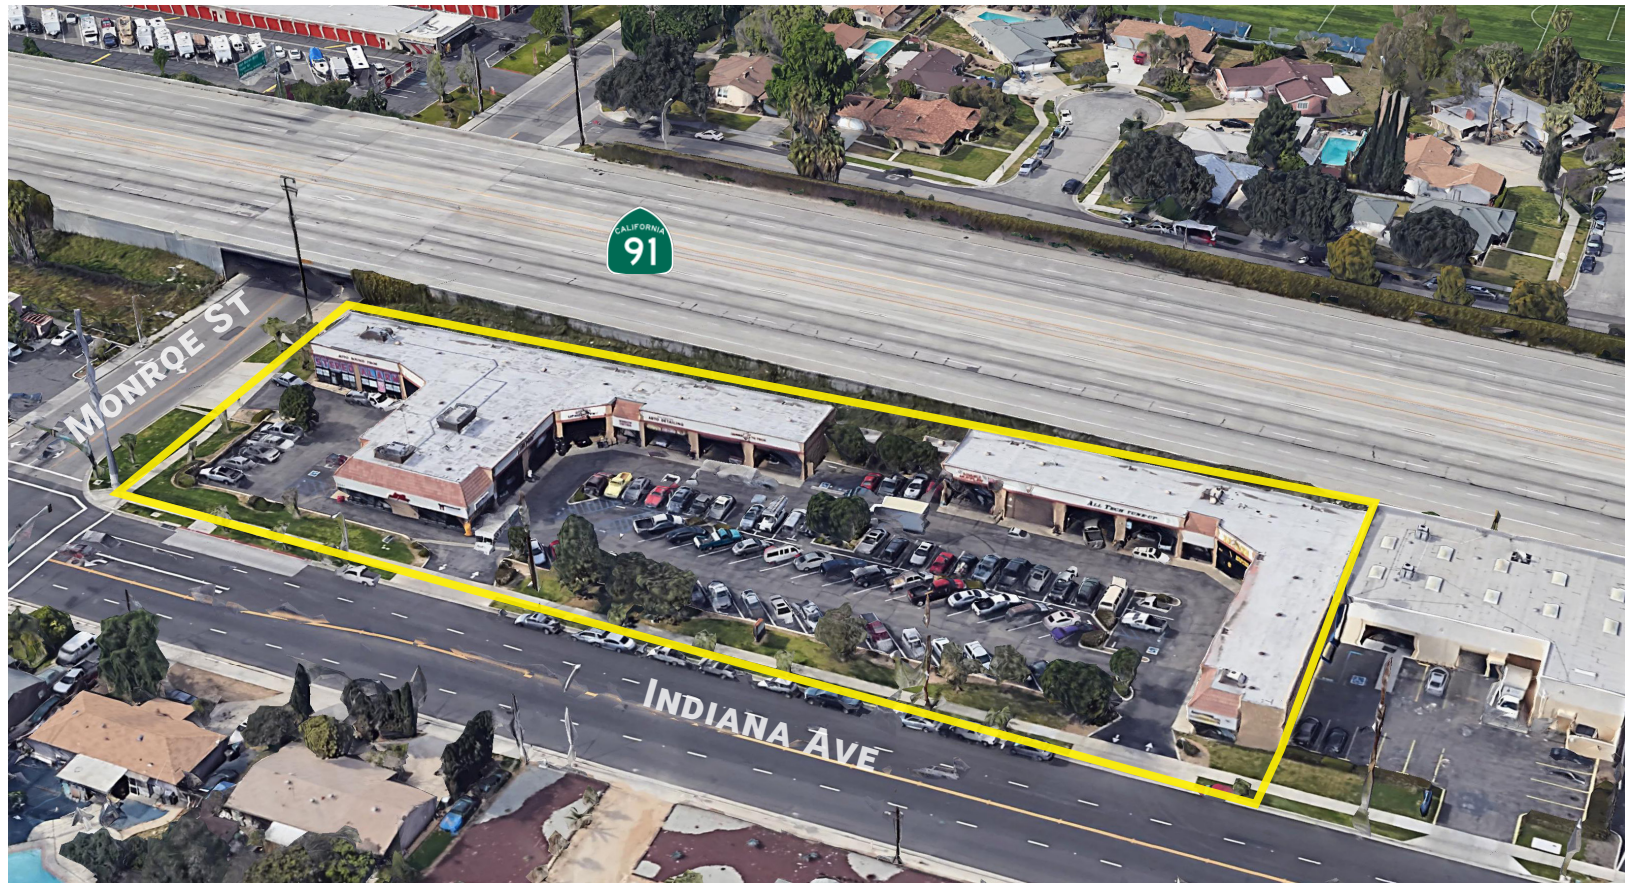

FOR LEASE

±2,451 SF

Indiana Monroe Auto Service Center

8651 Indiana Ave., Unit A, Riverside, California 92504

MONROE ST

INDIANA AVE

PROPERTY FEATURES

- ±2,451 SF Available Part of Larger ±19,765 SF Building
- 10 Unit Auto Service Center
- ±1.49 Acre Lot (±63,597 SF)
- Located Immediately by CA-91 Freeway
- Clear Freeway Visibility
- Stable Tenants, Most with Over 20 Years of Occupancy
- Internet-Resistant Center, Service Oriented and Widely Regarded as E-Commerce Resistant
- Close Proximity to the Riverside Auto Center

LEE & ASSOCIATES
COMMERCIAL REAL ESTATE SERVICES

FOR LEASE

±2,451 SF

Indiana Monroe Auto Service Center

8651 Indiana Ave., Unit A, Riverside, California 92504

DEMOGRAPHICS

	1 MILE	3 MILES	5 MILES
Population (2019)	20,085	129,706	275,096
Households (2019)	6,111	38,805	82,566
Population Median Age (2019)	32.7	33.3	34.6
5 Yr Population Growth (Total %)	5.6%	5.9%	6.0%