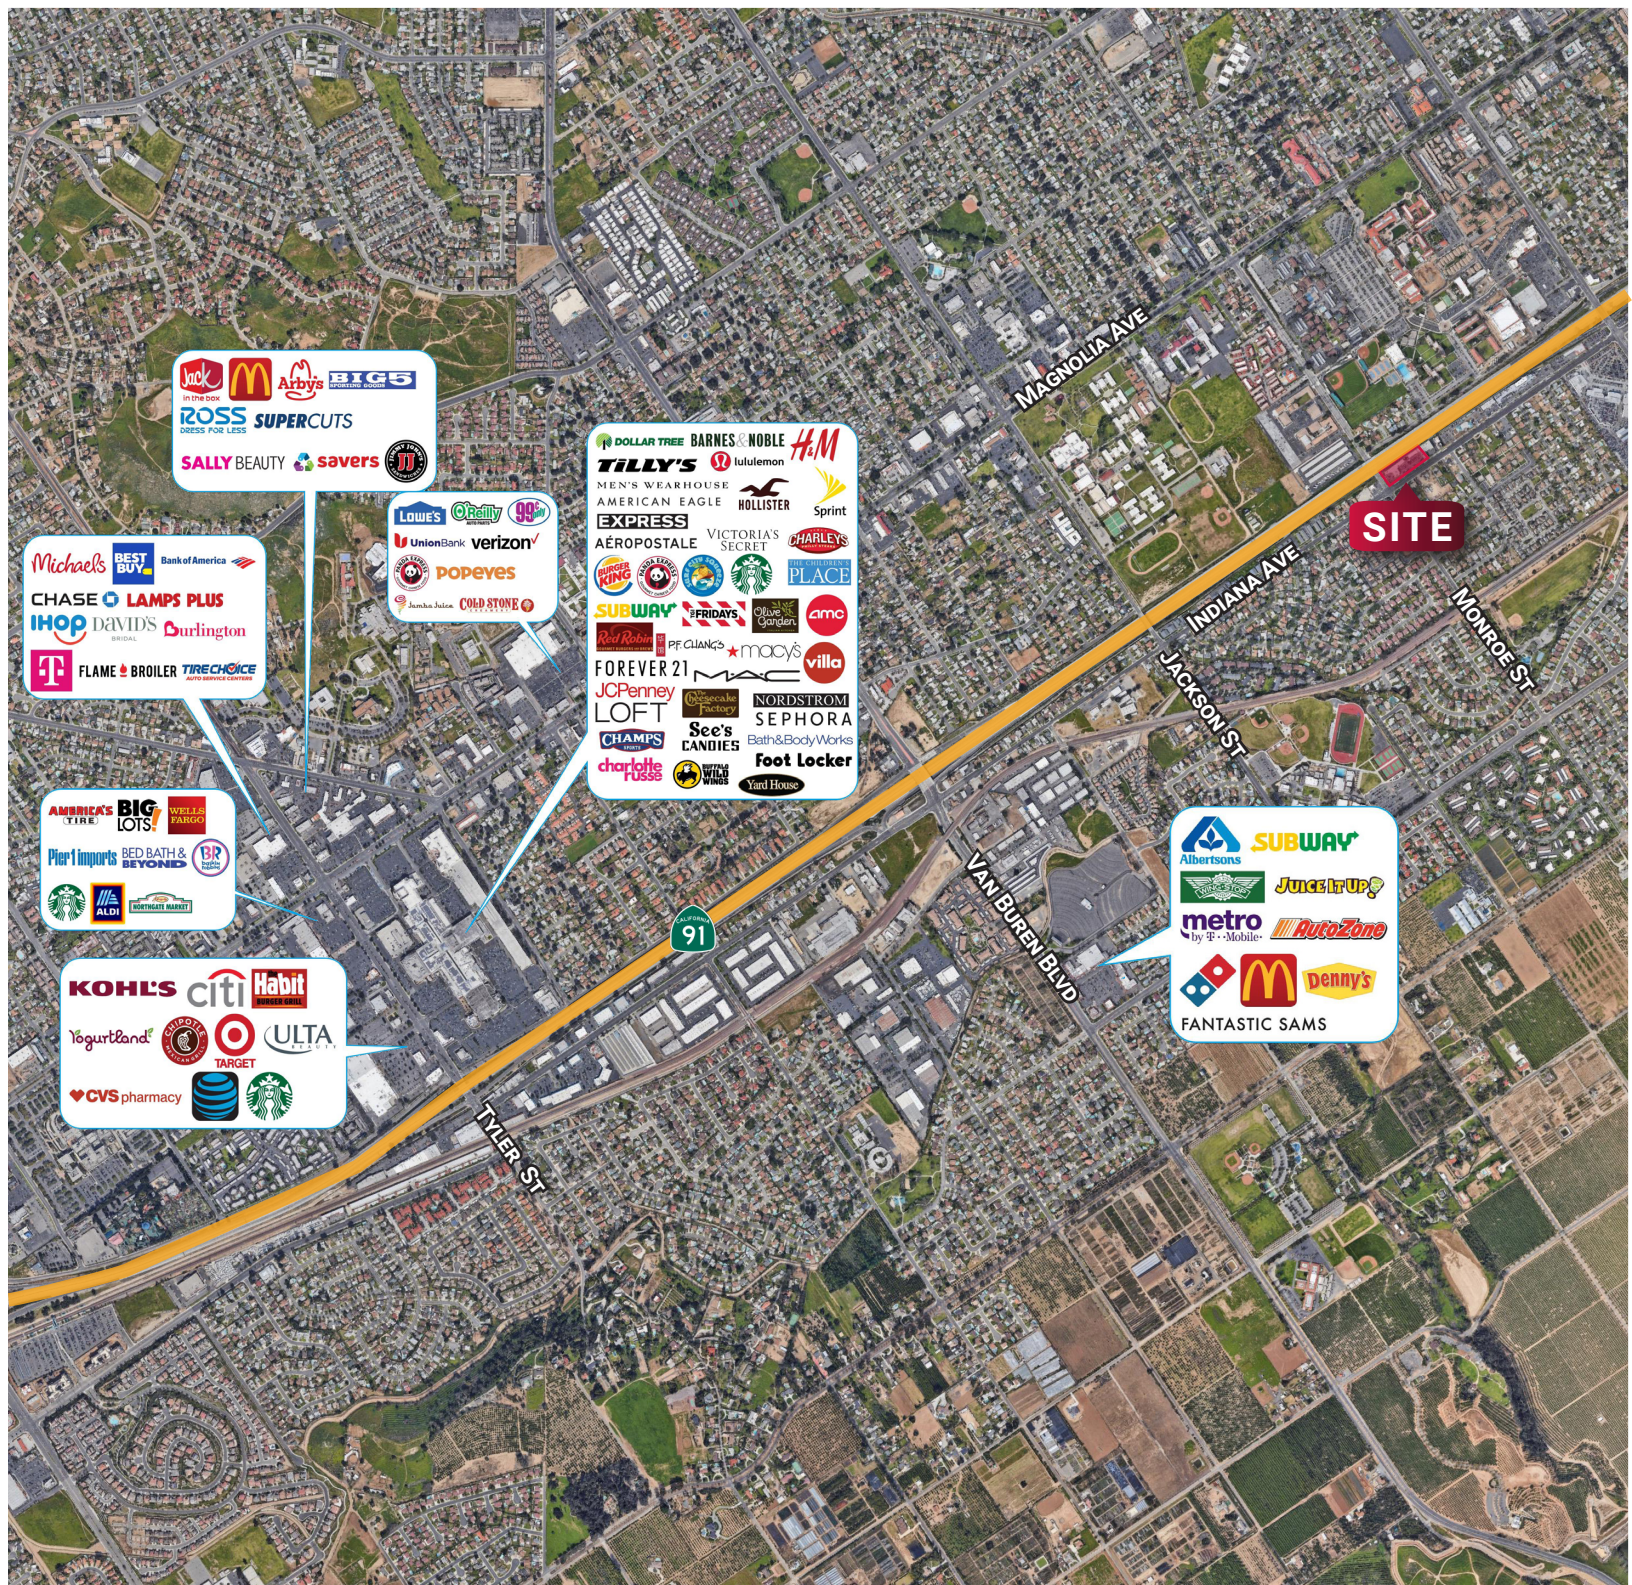

FOR LEASE

±2,451 SF

Indiana Monroe Auto Service Center

8651 Indiana Ave., Unit A, Riverside, California 92504

For More Information Please Contact:

DENNIS ZHANG Senior Vice President
(909)373-2728 | (310)980-6538
Dzhang@lee-assoc.com
DRE #01419022

Lee & Associates® - Ontario
3535 Inland Empire Blvd., Ontario, CA 91764
909.989.7771 • lee-assoc.com
Corp ID 00976995

LEE & ASSOCIATES
COMMERCIAL REAL ESTATE SERVICES