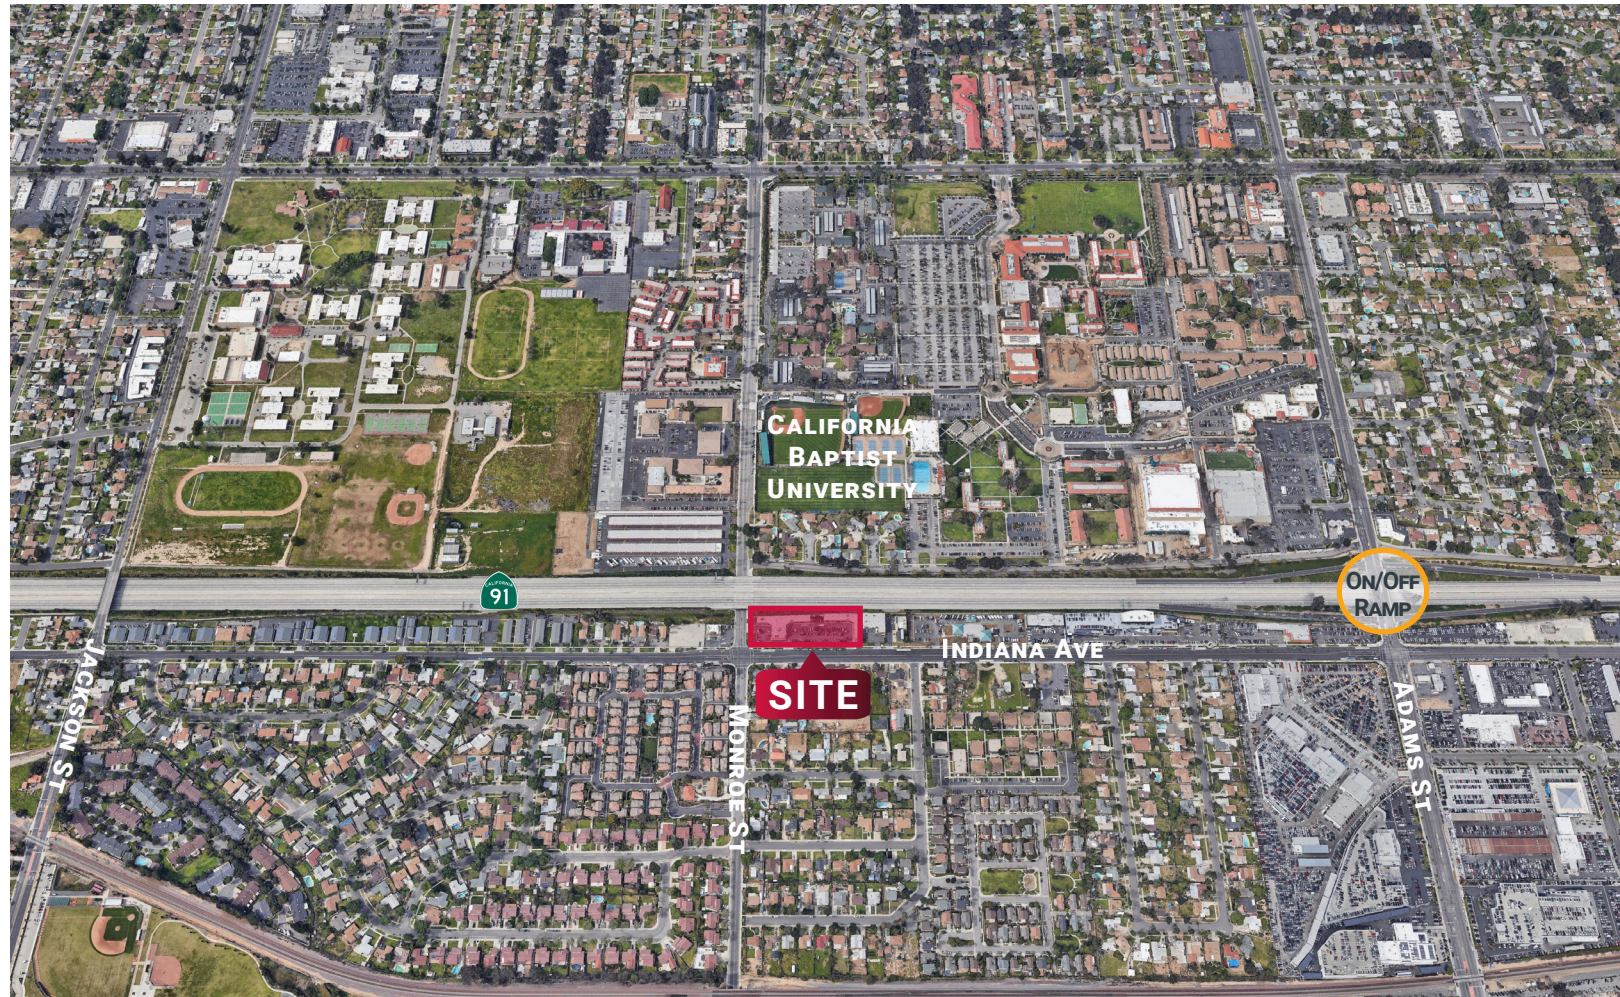

FOR LEASE

±2,451 SF

Indiana Monroe Auto Service Center

8651 Indiana Ave., Unit A, Riverside, California 92504

MONROE ST

INDIANA AVE

PROPERTY FEATURES

- ±2,451 SF Available Part of Larger ±19,765 SF Building
- 10 Unit Auto Service Center
- ±1.49 Acre Lot (±63,597 SF)
- Located Immediately by CA-91 Freeway
- Clear Freeway Visibility
- Stable Tenants, Most with Over 20 Years of Occupancy
- Internet-Resistant Center, Service Oriented and Widely Regarded as E-Commerce Resistant
- Close Proximity to the Riverside Auto Center

LEE & ASSOCIATES
COMMERCIAL REAL ESTATE SERVICES

FOR LEASE

±2,451 SF

Indiana Monroe Auto Service Center

8651 Indiana Ave., Unit A, Riverside, California 92504

DEMOGRAPHICS

	1 MILE	3 MILES	5 MILES
Population (2019)	20,085	129,706	275,096
Households (2019)	6,111	38,805	82,566
Population Median Age (2019)	32.7	33.3	34.6
5 Yr Population Growth (Total %)	5.6%	5.9%	6.0%