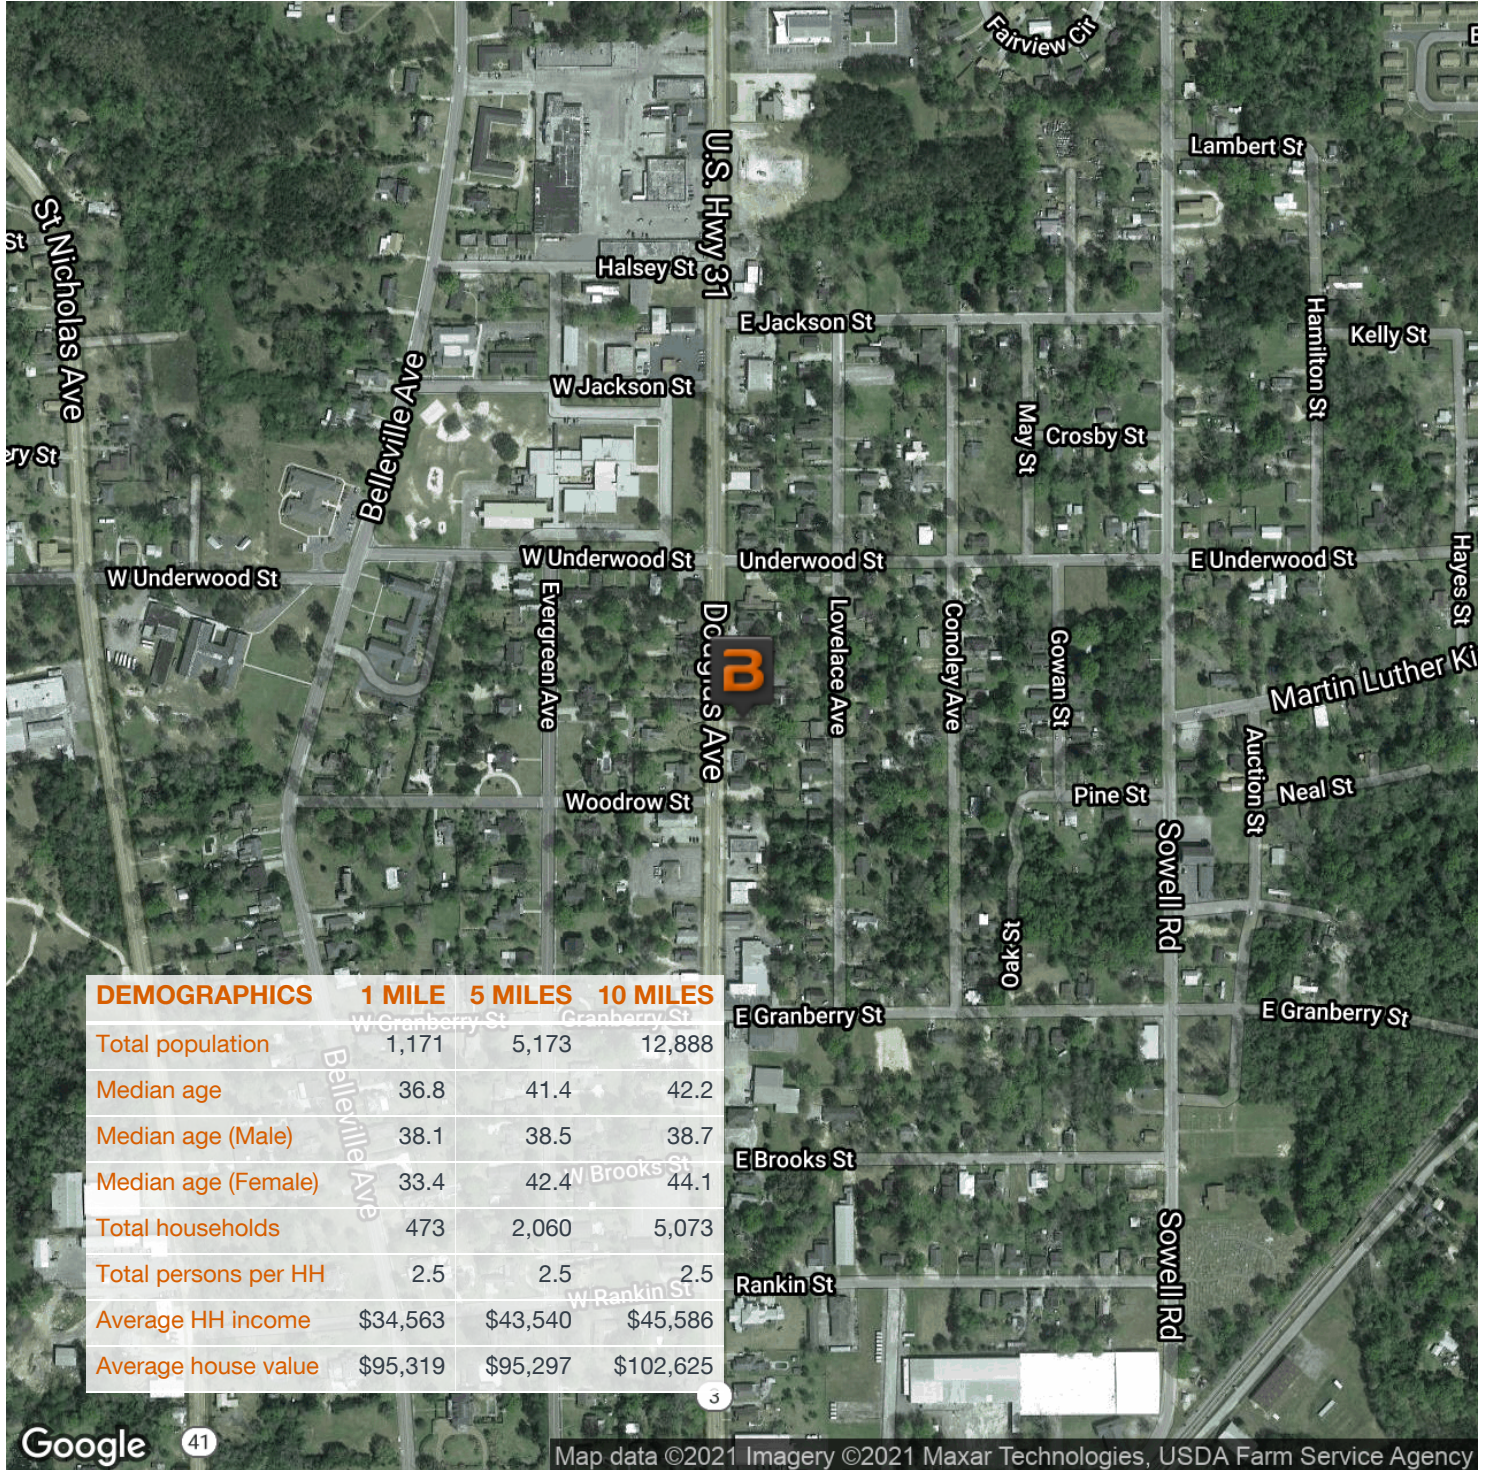

OFFICE PROPERTY FOR SALE

Business Relocating - Building On Douglas Ave Available Now!!

804 Douglas Ave. , Brewton, AL 36426

Stacy Taylor, CCIM
staylor@teambeck.com
850.477.7044

Stephen Saunders, CCIM
ssaunders@teambeck.com
850.972.0168 xDirect