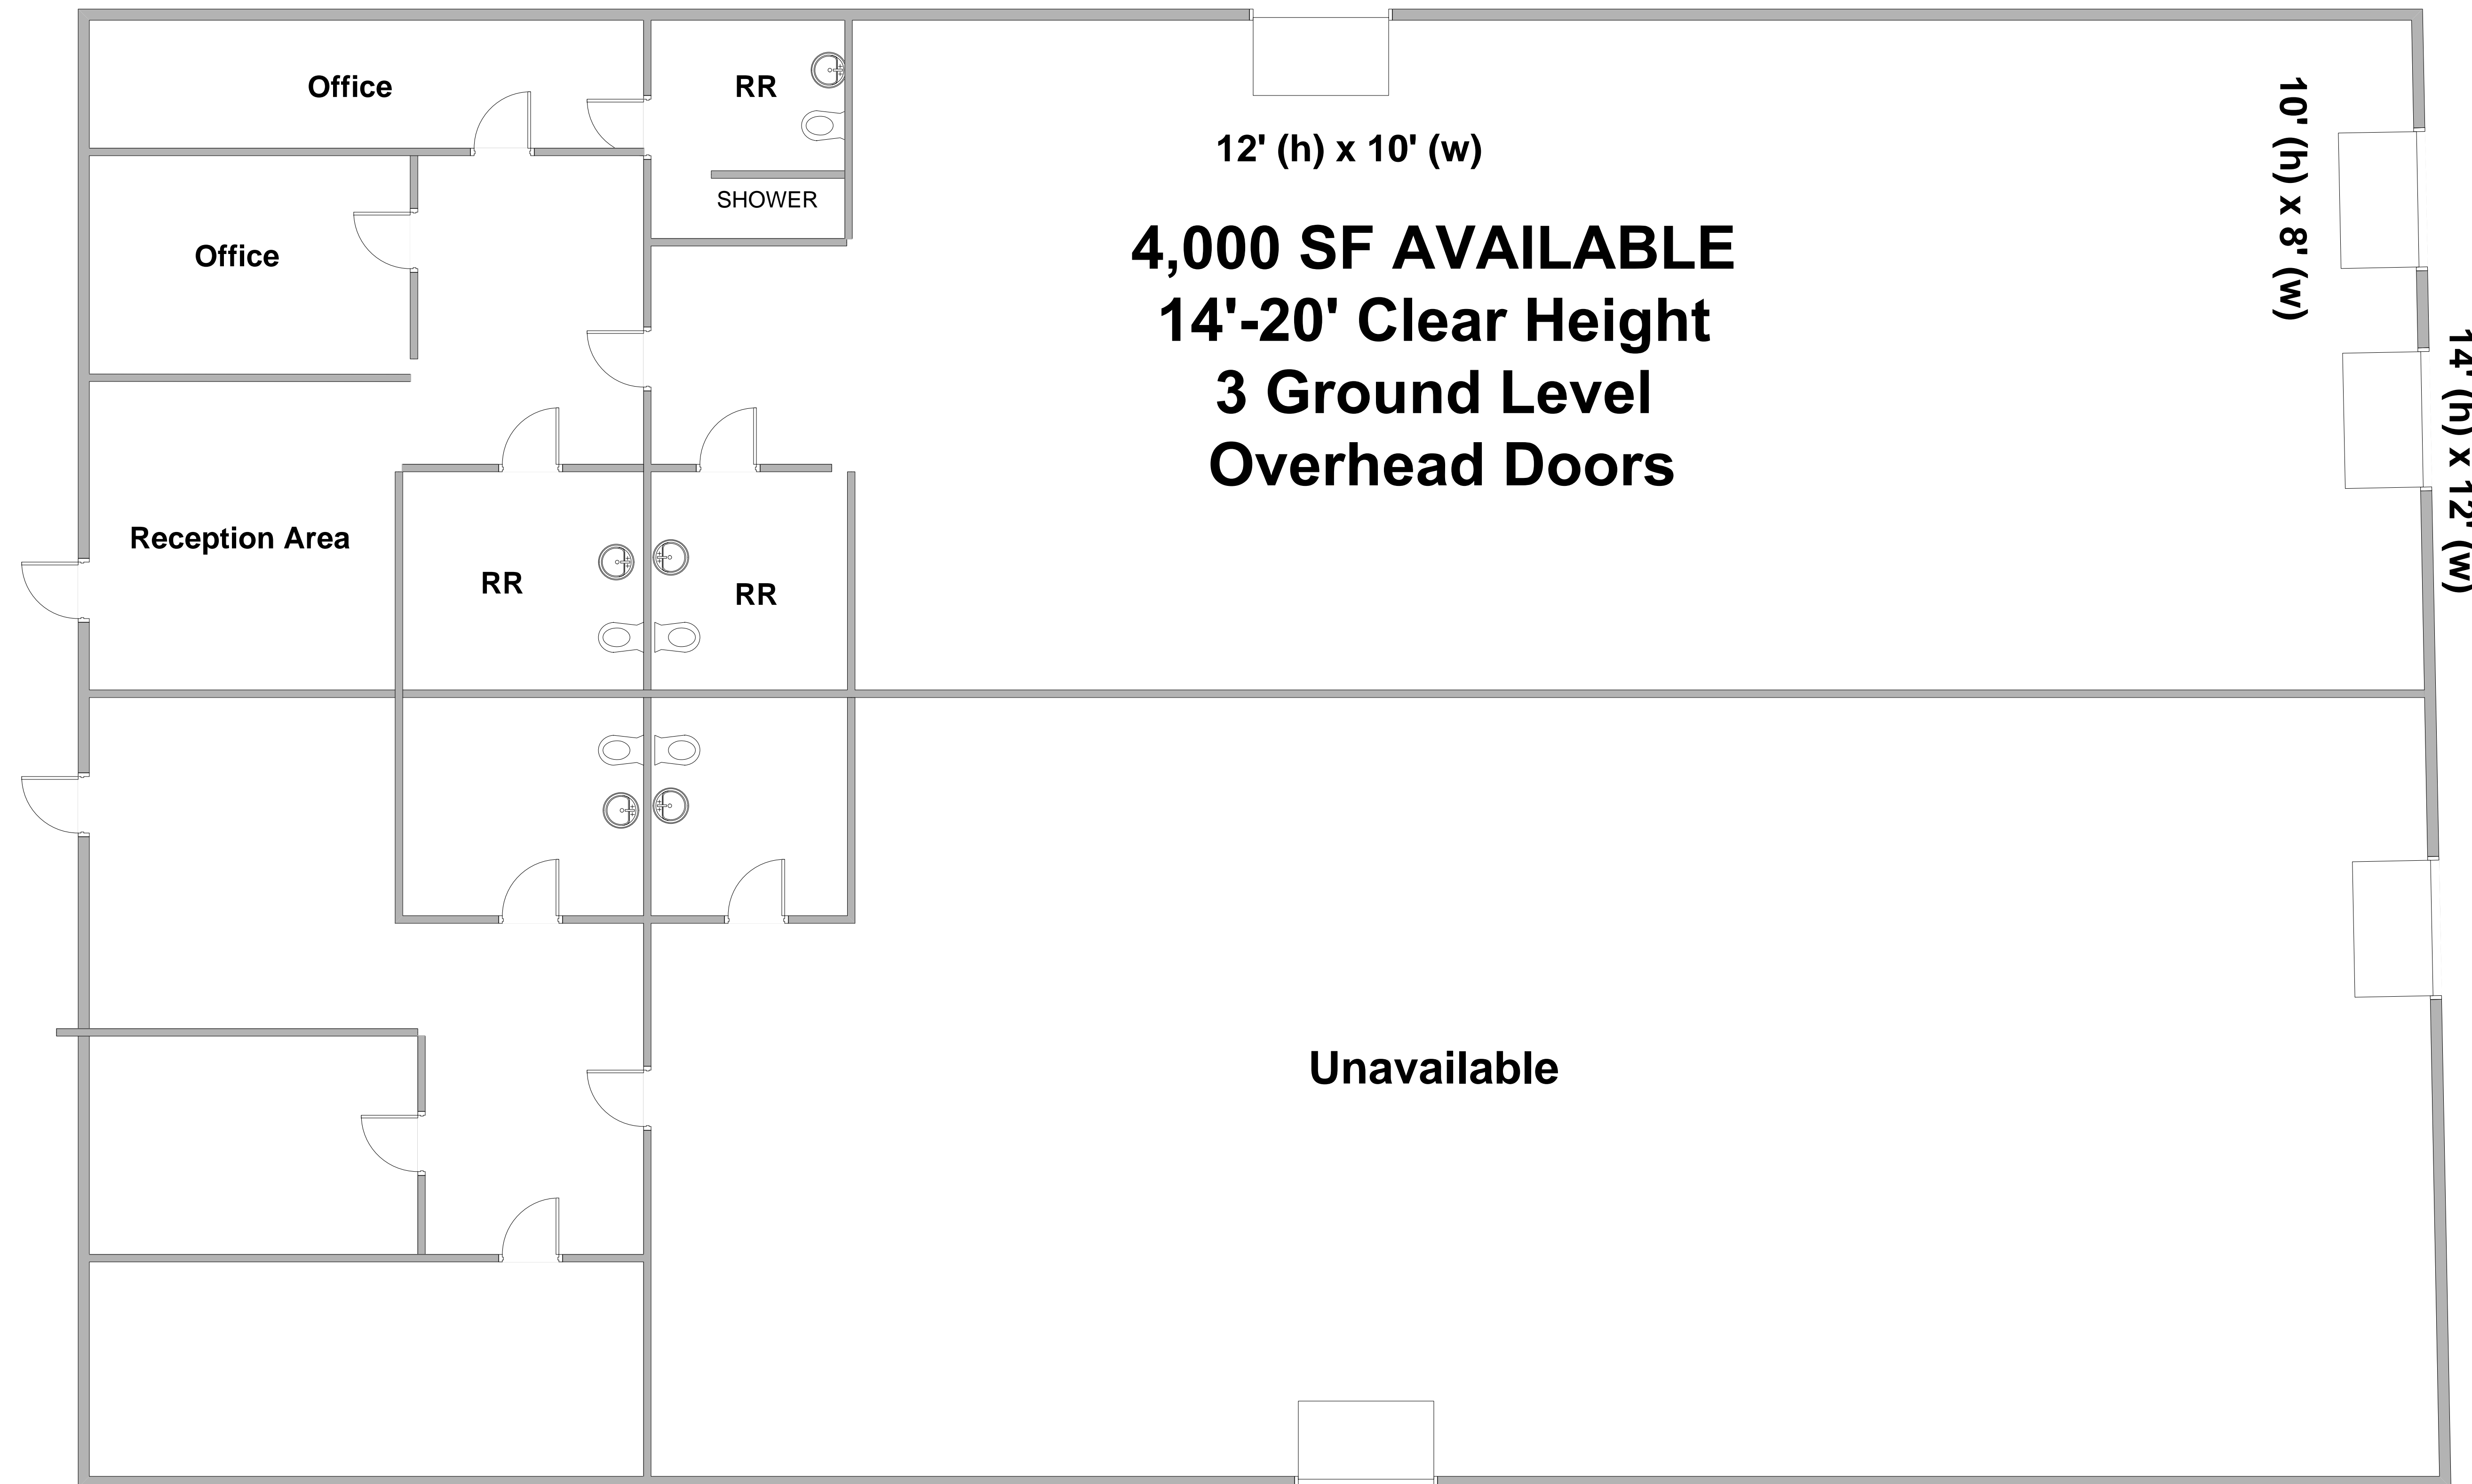

**4702 DODGE STREET
SAN ANTONIO, TX**

Dodge Street

**FENCED
YARD**

**4,000 SF AVAILABLE
14'-20' Clear Height
3 Ground Level
Overhead Doors**

Unavailable

Not to Scale