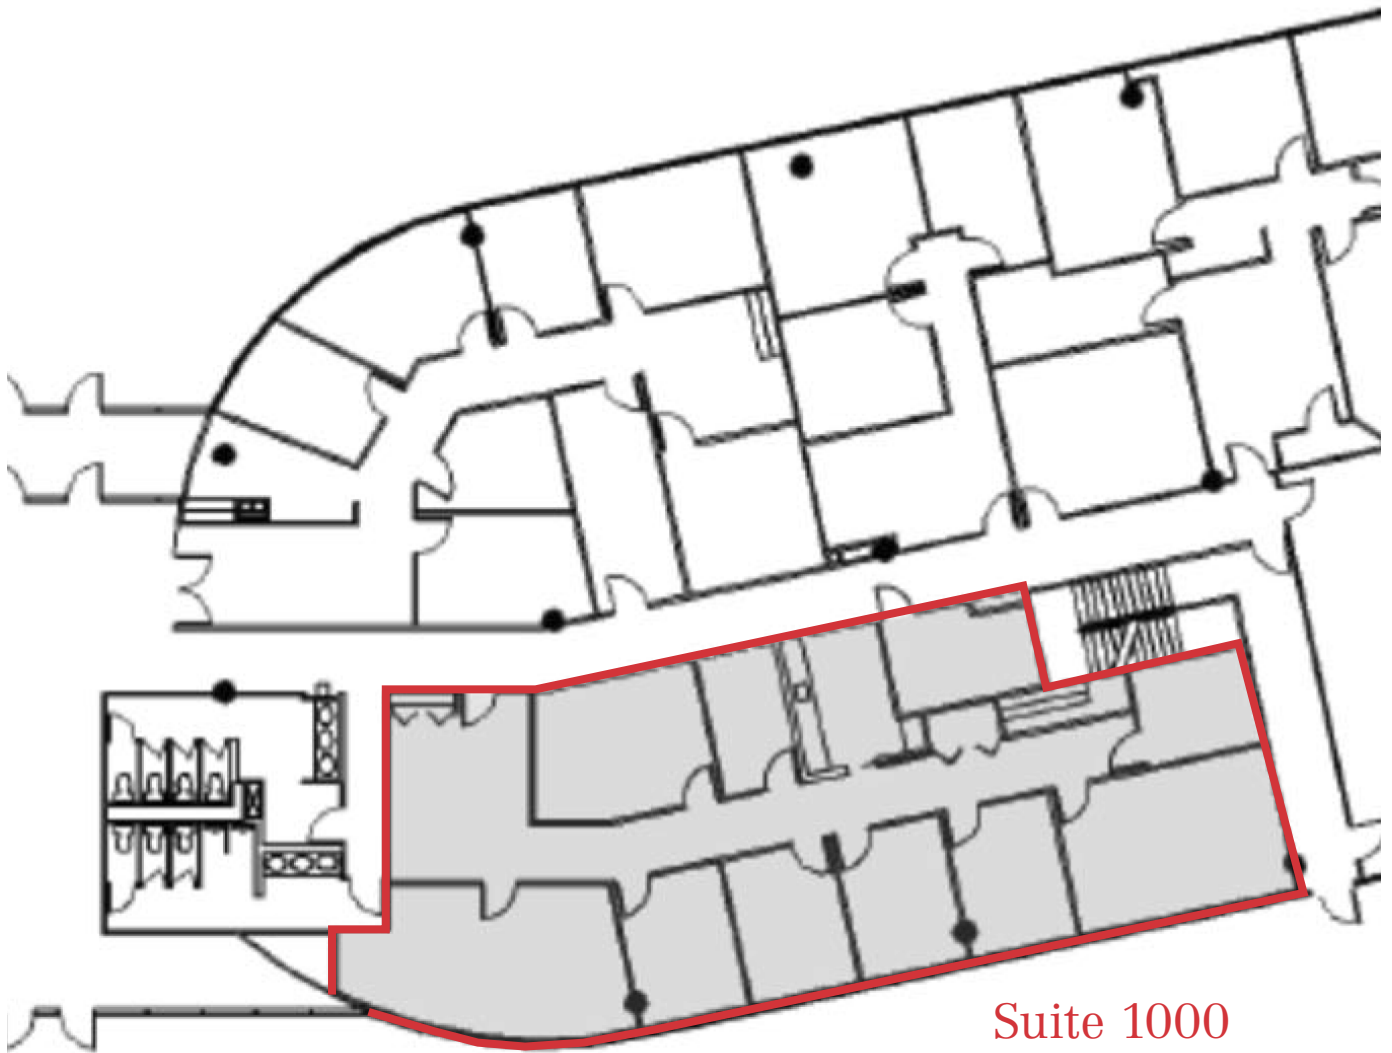

For Sublease
2,504 SF

Crestwood Center 1200 Walnut Hill Lane

Irving, Texas 75038

Property Features

- Furniture Included
- Plug & Play
- Efficient Space
- First Floor
- Sublease Through March 31, 2021

Nick Lee, SIOR, CCIM

214 256 7121
nlee@robertlynn.com

For Sublease

2,504 SF

Crestwood Center 1200 Walnut Hill Lane

Irving, Texas 75038

Suite 1000

2,504 SF