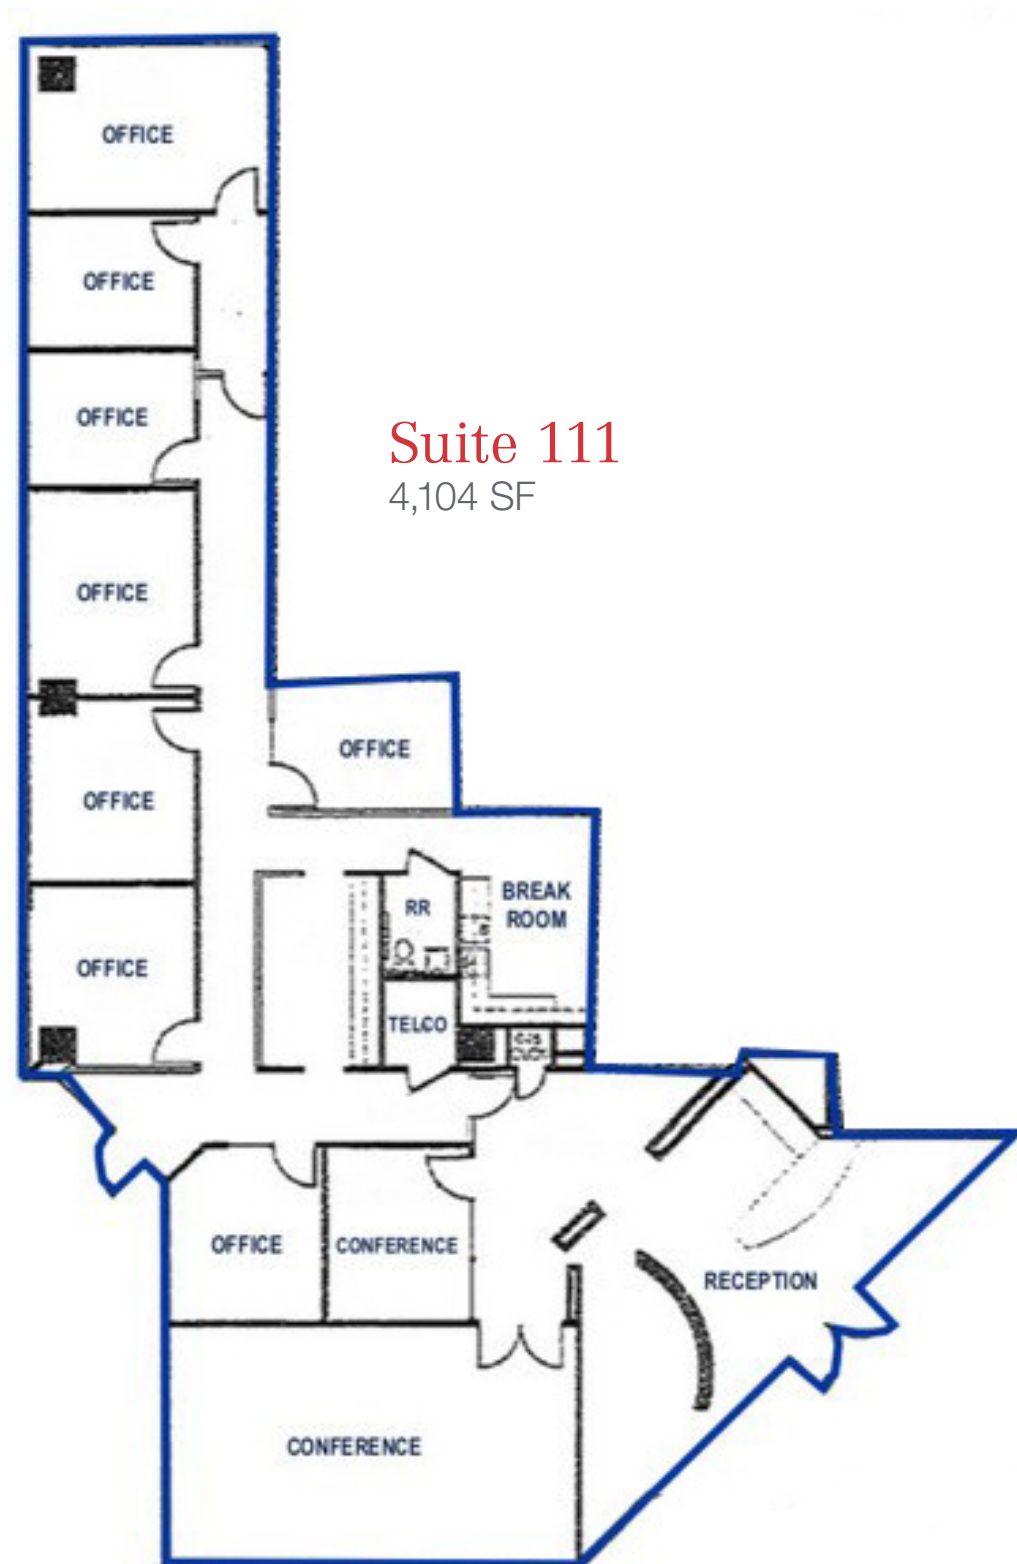

### Property Features

- Class "A" Office
- Lower Tollway/Galleria Submarket
- Executive Fitness Center
- Conference Room
- Break Area
- Large Reception Area
- Sublease Through May 31, 2021
- Lease Rate: \$18.50/SF + E

**Nick Lee, SIOR, CCIM**

214 256 7121  
nlee@robertlynn.com

**Ken Smith, SIOR**

214 256 7102  
ksmith@robertlynn.com

For Sublease  
**4,104 SF**

**Stanford Corporate Center**  
**14001 N. Dallas Parkway**  
Dallas, Texas 75240

For Sublease  
**4,104 SF**