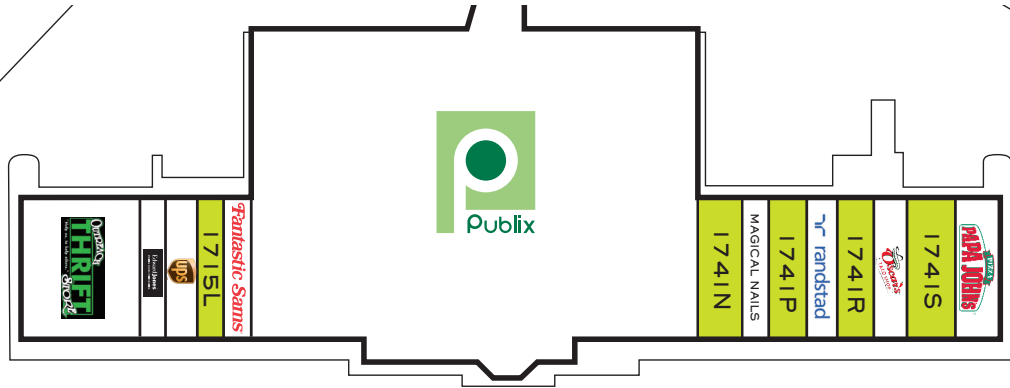

KENSINGTON PLACE - FOR LEASE

1715 S. RUTHERFORD BLVD MURFREESBORO, TN 37130

SE BROAD STREET

O-1
OUTPARCEL
AVAILABLE
0.992 ACRES
FOR LEASE

Pinnacle
FINANCIAL PARTNERS

SITE	TENANT	SIZE
1715A	Outreach Thrift Store	5,400 SF
1715J	Edward Jones	1,132 SF
1715K	The UPS Store	1,440 SF
1715L	Available	1,200 SF
1715M	Fantastic Sam's	1,200 SF
1731	Publix	46,624 SF
1741N	Available	2,000 SF
1741O	Magical Nails	1,212 SF
1741P	Available	1,700 SF
1741Q	Randstad Staffing	1,350 SF
1741R	Available	1,650 SF
1741T	Oscar's Taco Shop	1,499 SF
1741S	Available	2,200 SF
1741Z	Papa John's	2,000 SF
OUTPARCEL		
O-1	Available	.99 Acres
TOTAL		70,607