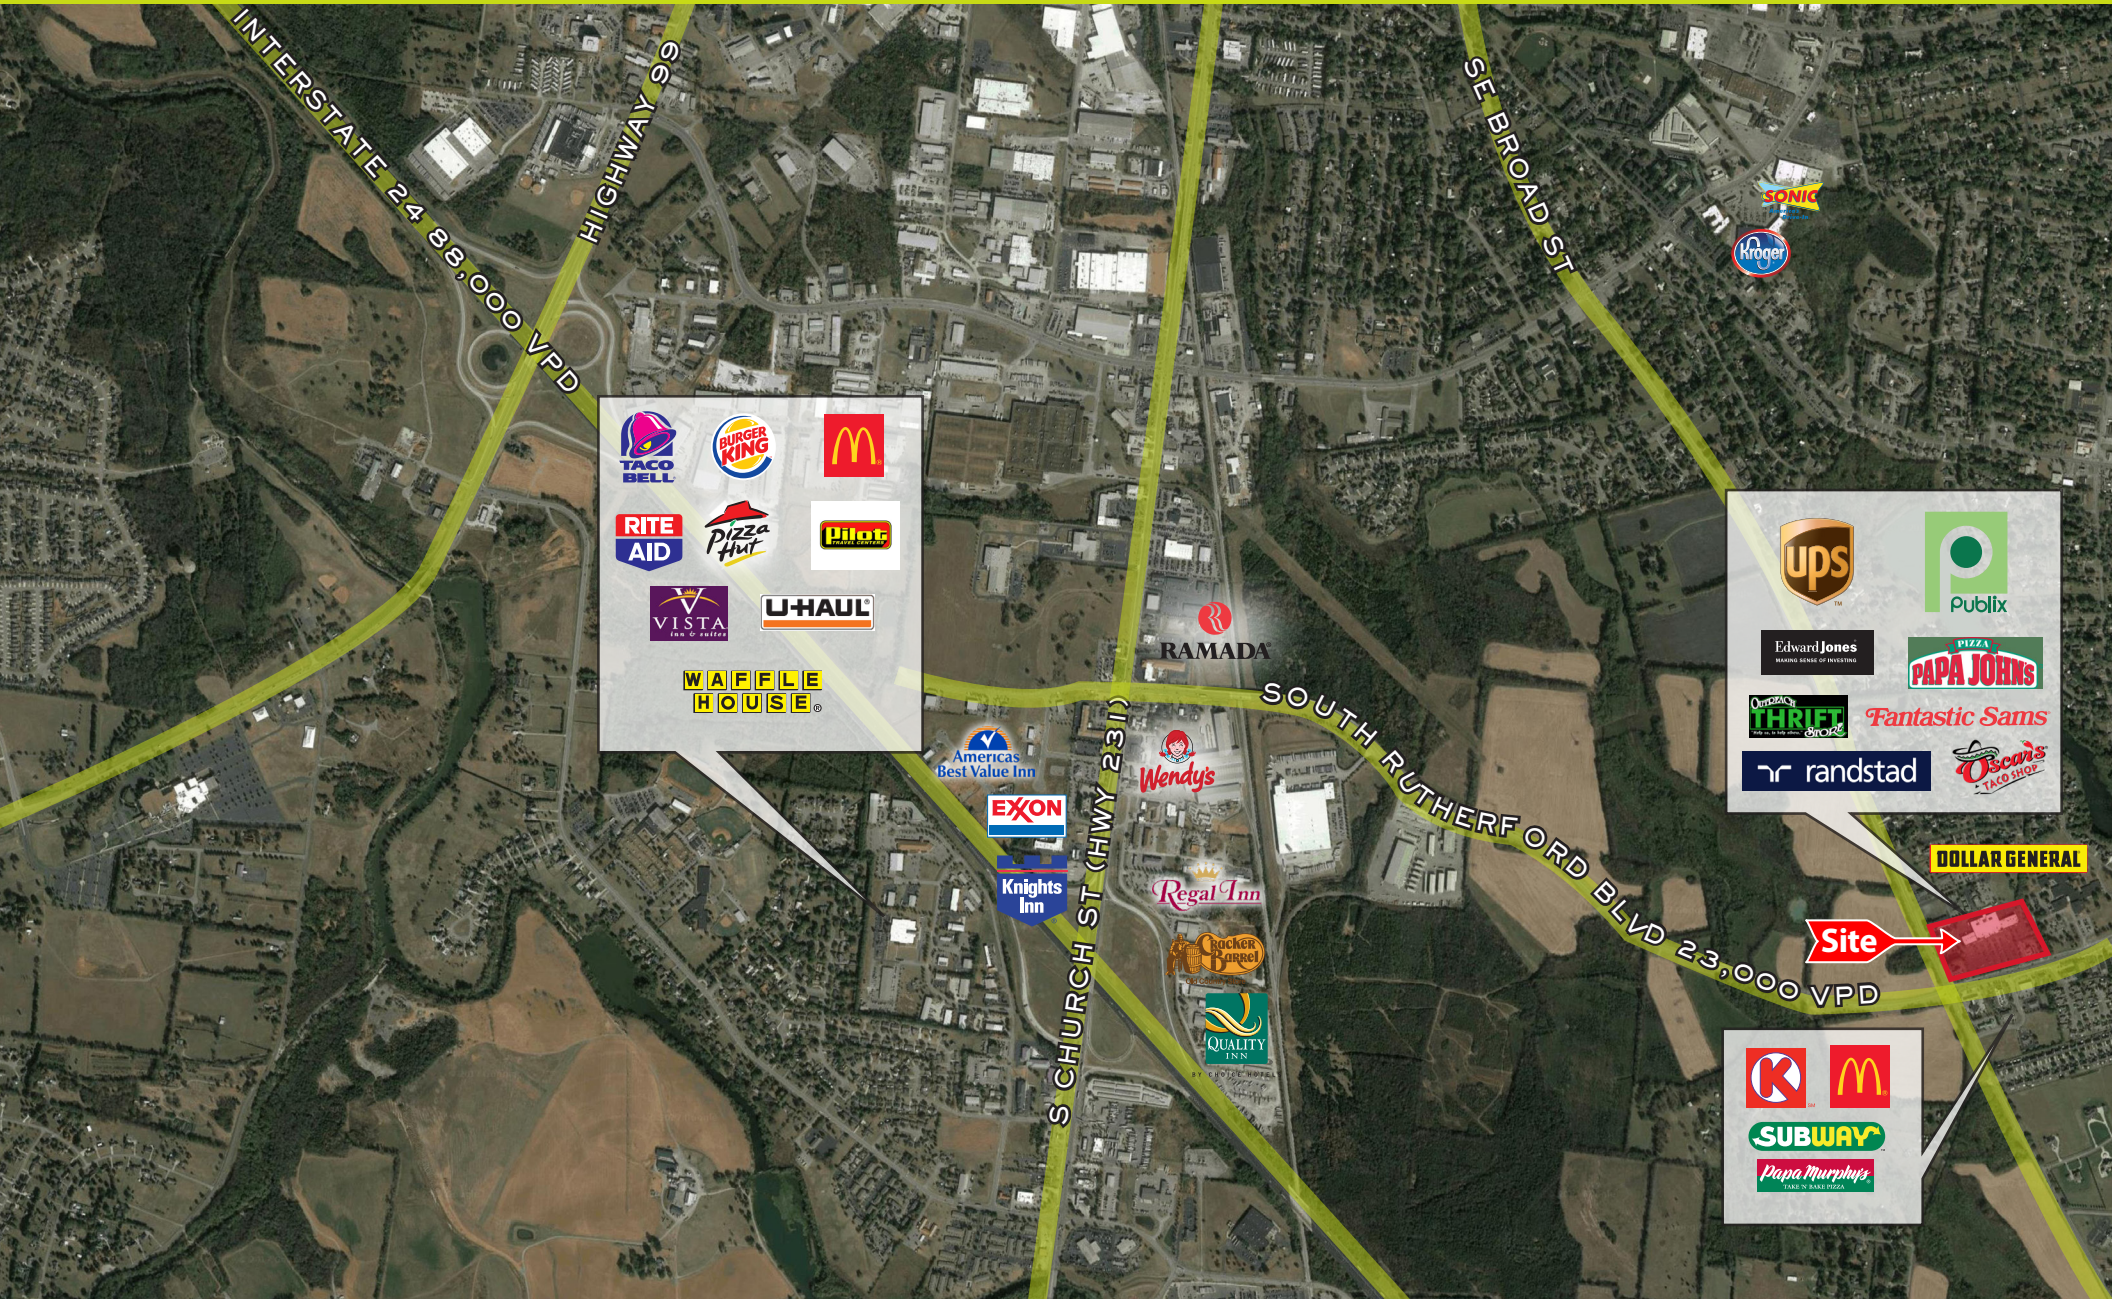

KENSINGTON PLACE - FOR LEASE

1715 S. RUTHERFORD BLVD MURFREESBORO, TN 37130

JOHN GEDDIS
jgeddis@woodmont.com
207.272.5886

DEREK ANTHONY
danthony@woodmont.com
817.377.7150