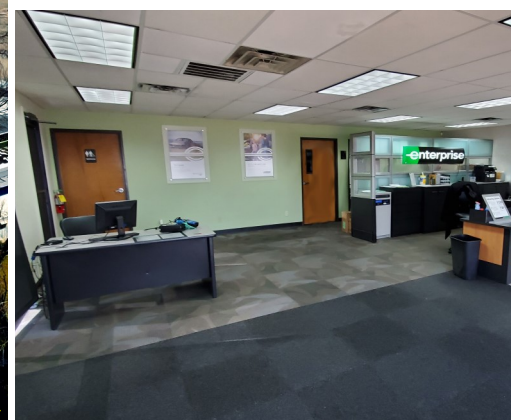

FOR SALE: 4,686 SQUARE FEET  
1450 E. AIRPORT FWY, IRVING, TX 75062

INDUSTRIAL REAL ESTATE BROKERAGE

WWW.MERCER-COMPANY.COM

MERCER COMPANY

## DETAILS

AVAILABLE FOR SALE

- ◆ TOTAL SF: 4,686
- ◆ 100 % OFFICE
- ◆ LAND AREA: 2 AC PAVED
- ◆ KITCHENETTE/BREAK ROOM
- ◆ 100% PAVED
- ◆ GATED & SECURED
- ◆ 270' FRONTAGE ON E. AIRPORT FWY
- ◆ ZONING - COMMERCIAL OUTDOORS DISTRICT - (ALLOWED USES INCLUDE - AUTO REPAIR, AUTO SALES, TRUCK AND TRAILER RENTALS, EQUIPMENT RENTALS)