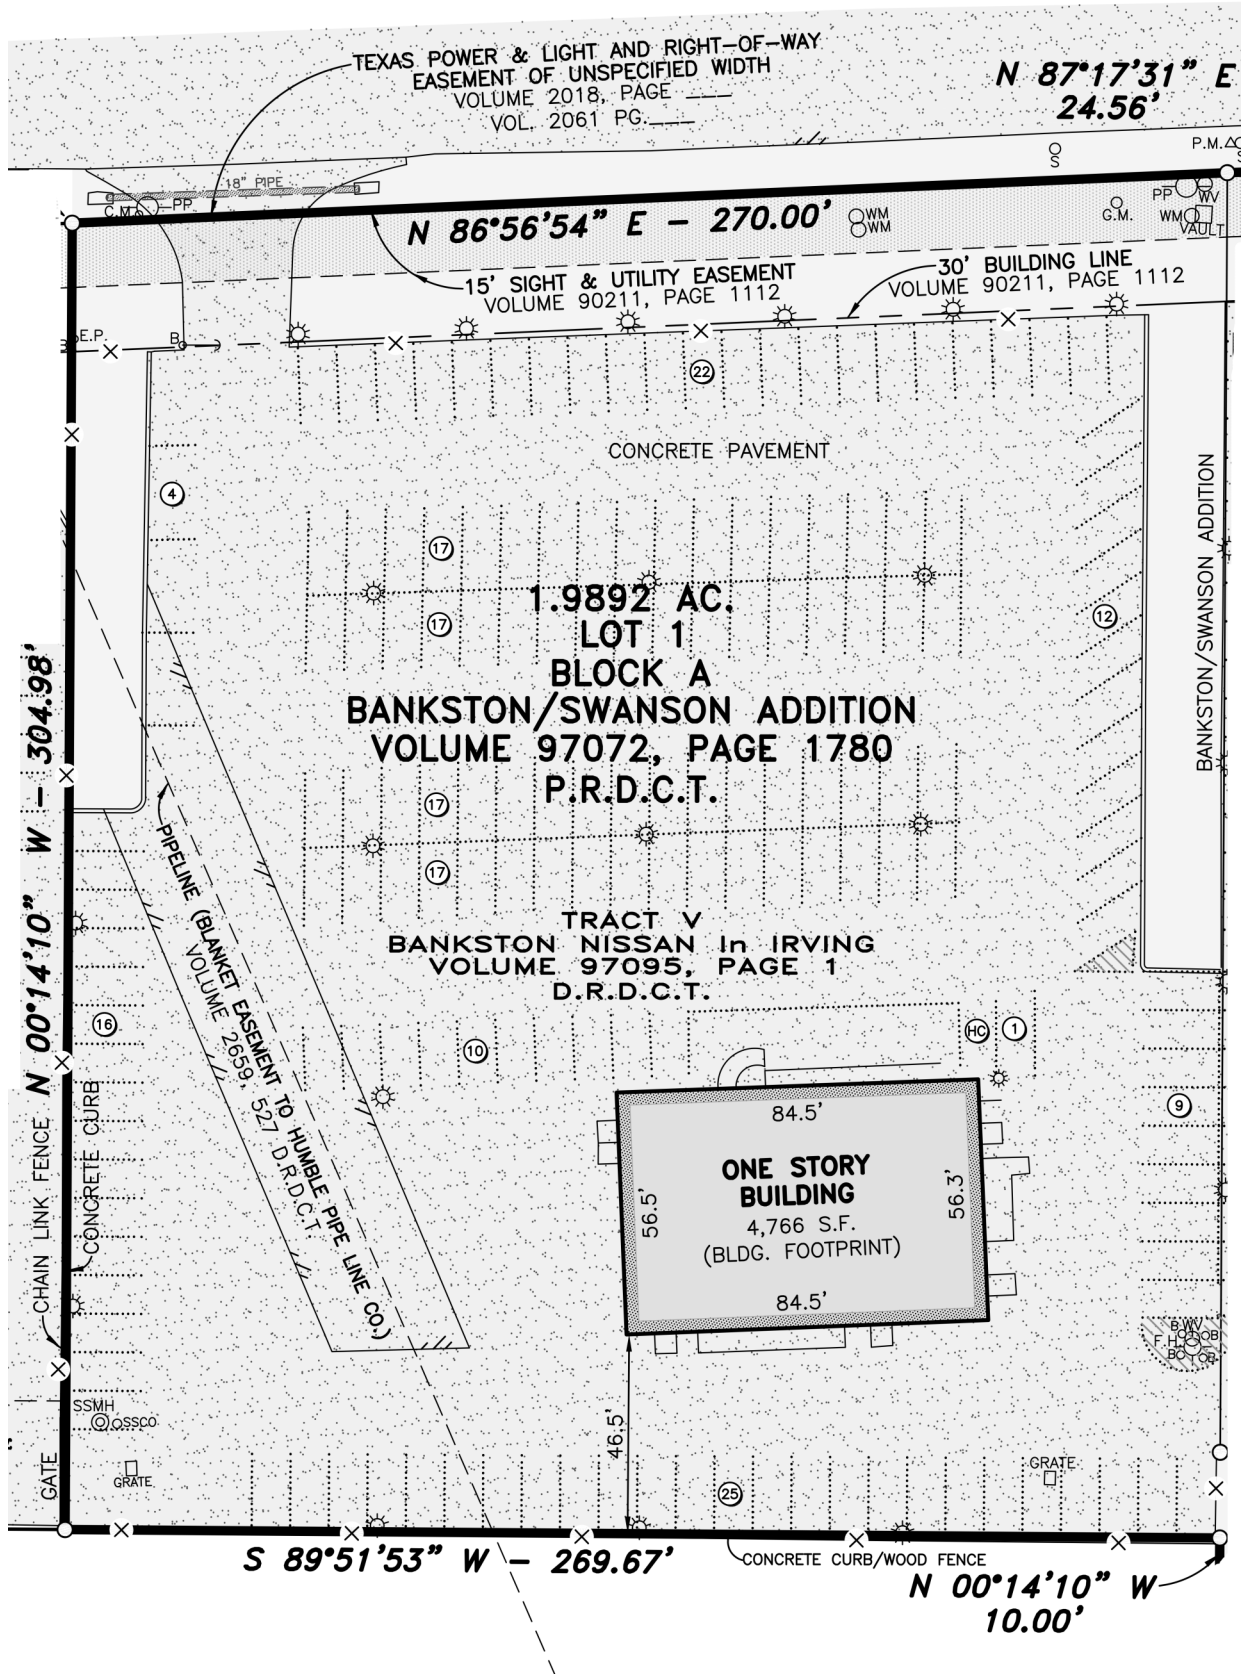

FOR SALE: 4,686 SQUARE FEET

1450 E. AIRPORT FWY, IRVING, TX 75062

INDUSTRIAL REAL ESTATE BROKERAGE

WWW.MERCER-COMPANY.COM

The information contained herein has been given to us by the owner of the property or other sources we deem reliable. We have no reason to doubt its accuracy, but we do not guarantee it. All information should be verified before purchase or lease.