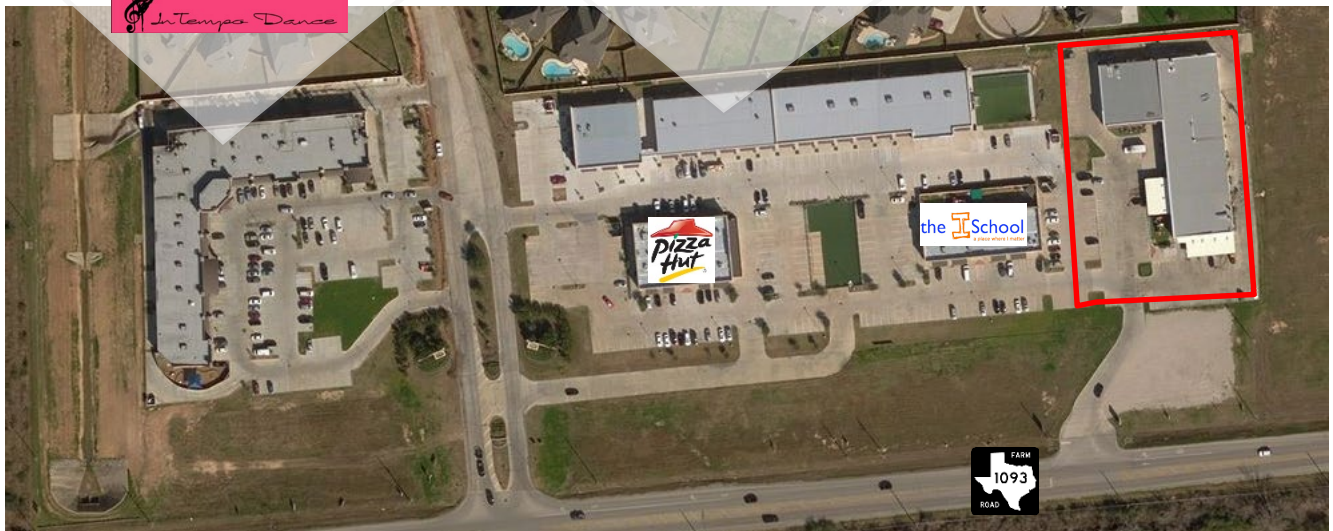

Finial Group | 8381 Westview Drive, Houston, TX 77055 | (713) 422-2100 | www.finialgroup.com

This information contained herein was obtained from sources deemed to be reliable; however Finial Group makes no guarantees, warranties or representations as to the completeness or accuracy thereof.