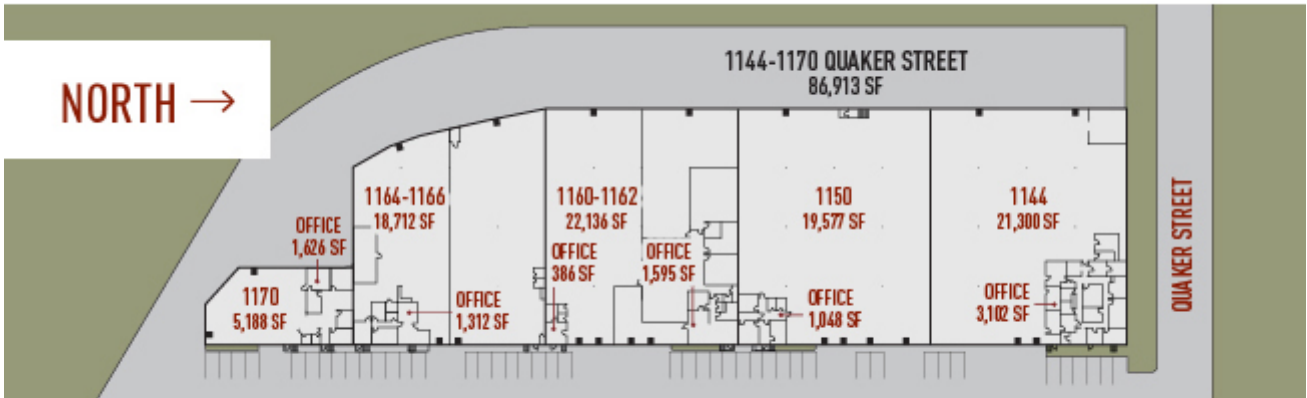

1144-1170 QUAKER STREET, DALLAS, TX

OWNED BY
ML REALTY
PARTNERS

5,188 TO 86,913 SF AVAILABLE FOR LEASE

Click Below for Available Properties:

1144-1170 Quaker (86,913 SF)

1160-1162 Quaker (22,136 SF)

1144 Quaker (21,300 SF)

1164-1166 Quaker (18,712 SF)

1150 Quaker (19,577 SF)

1170 Quaker (5,188 SF)

For More Information Contact:

Diane Williams

214-537-0762

diane@dianewilliamsco.com