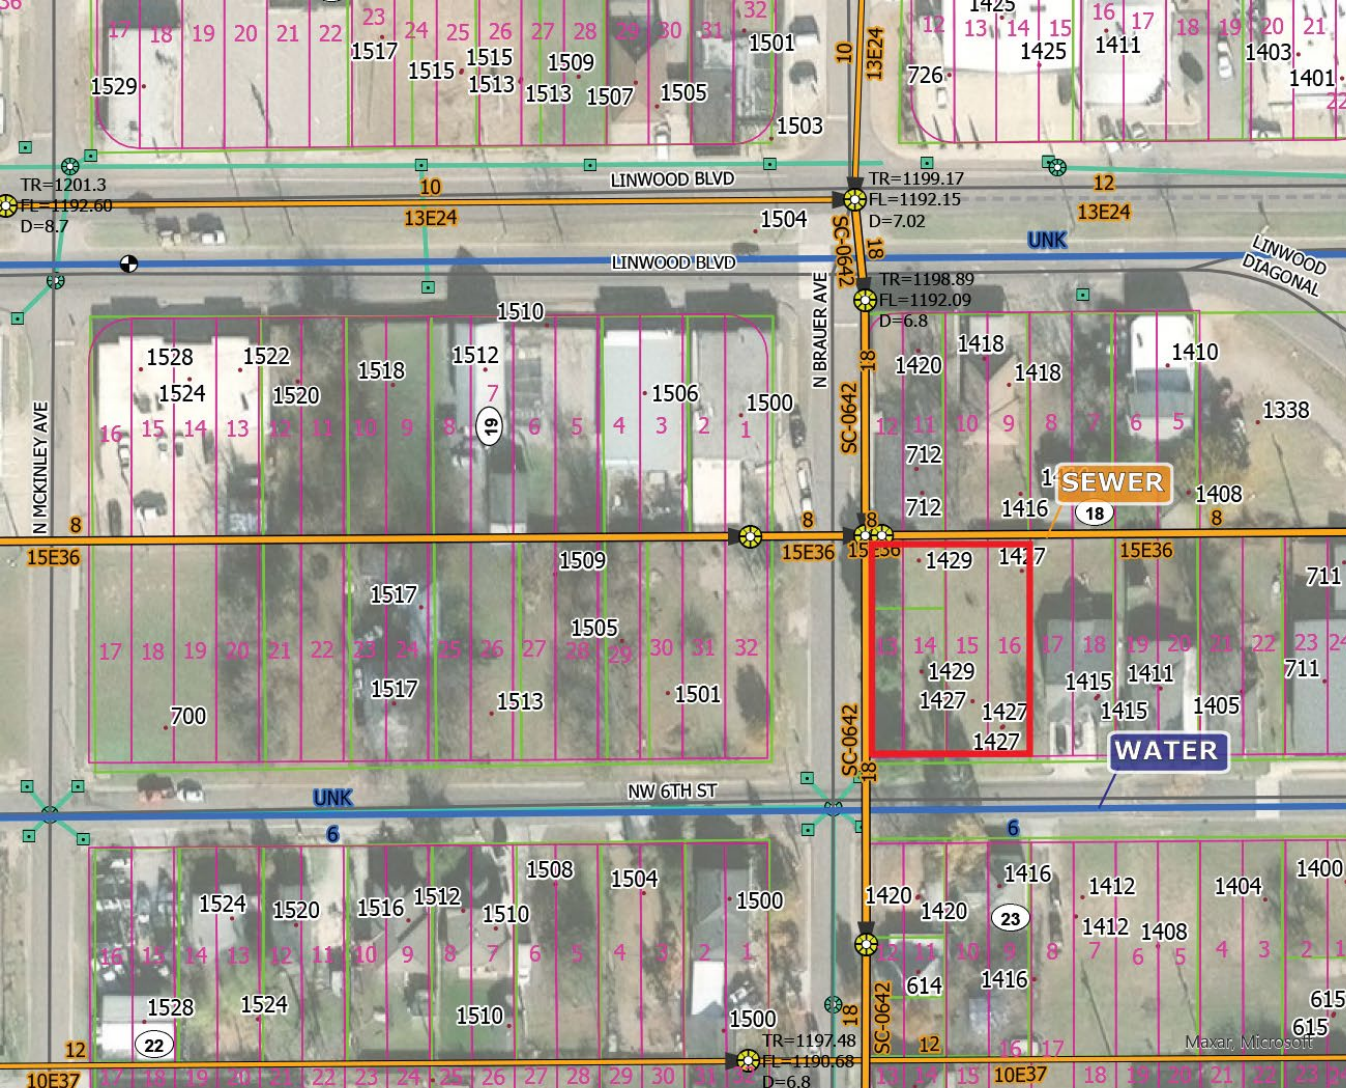

ATLAS

1. **Legend**
2. Abandoned/Remove
   - Wastewater Main
   - Abandoned/Remove
   - Wastewater Main
   - Fire Hydrant
   - Water Main

DEMOGRAPHICS

	1 MILE	3 MILE	5 MILE
POPULATION	12,305	85,635	224,413
AVERAGE HOUSEHOLD INCOME	$88,455	$79,994	$72,253
TOTAL HOUSEHOLDS	5,136	36,663	91,230

405.840.0600
NAIRED.COM

FOLLOW US @NAIRED_CRE

No warranty or representation, express or implied, is made as to the accuracy of the information contained herein, and the same is submitted subject to errors, omissions, change of price, rental or other conditions, prior to sale, lease, or financing, or withdrawal without notice, and of any special listing conditions imposed by our principals no warranties or representations are made as to the condition of the property or any hazards contained therein are any to be implied.