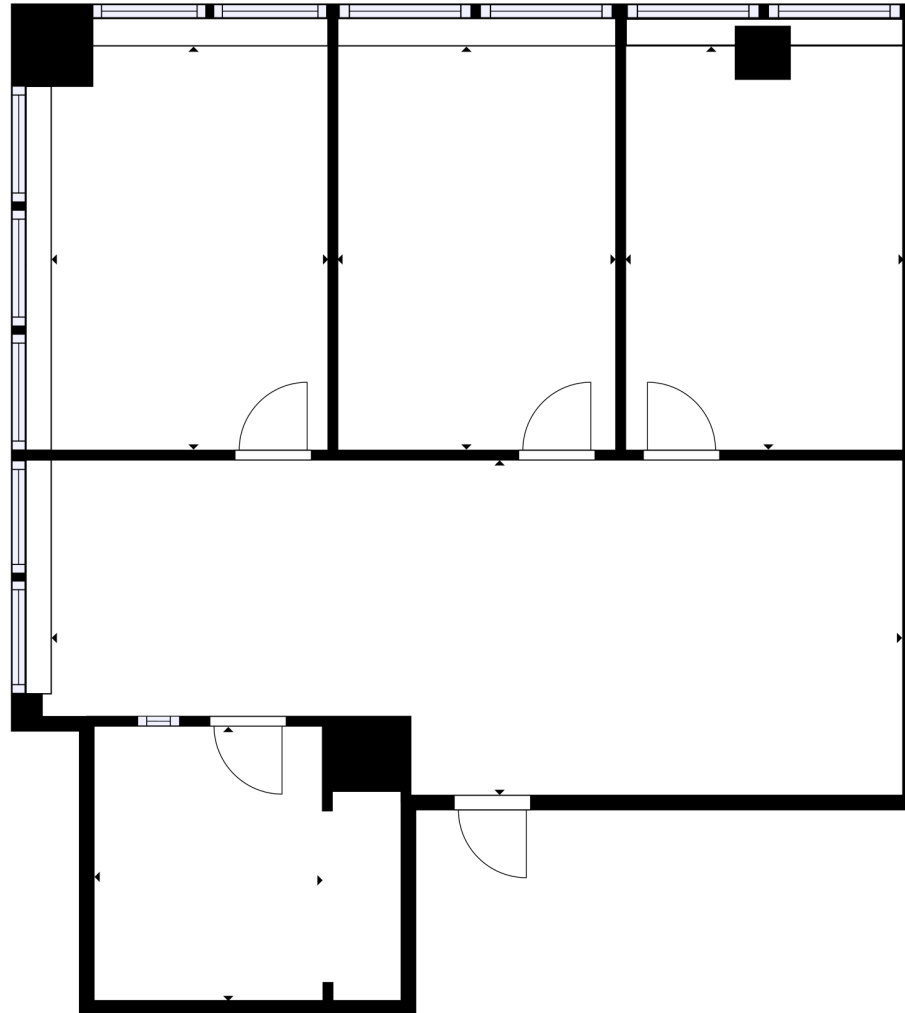

6TH FLOOR | SUITE 608
1,143 RSF

1760 | MKT

STOCKTON
REAL ESTATE ADVISORS

1760 MARKET STREET | PHILADELPHIA, PA