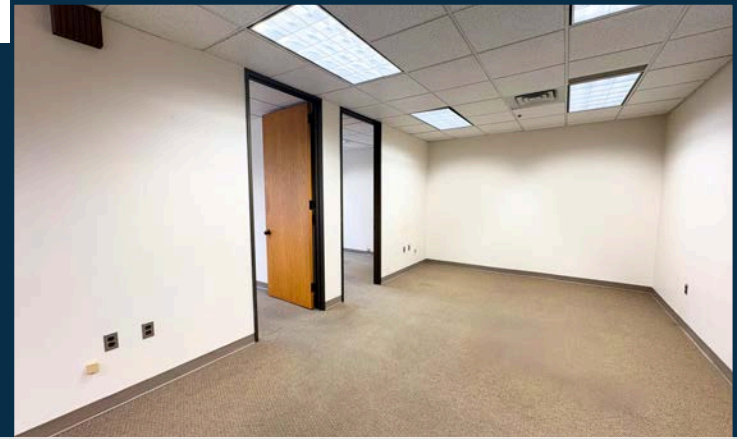

1760 MARKET STREET PHILADELPHIA, PA

17
60
MKT

SUITE 608 | 1,143 RSF

3 OVERSIZED PERIMETER OFFICES

PRIVATE, PERIMETER OFFICE

OPEN WORK AREA/RECEPTION SPACE

SPACE HIGHLIGHTS

Open-concept work area that can also serve as a welcoming reception space

Three private offices with views of 18th Street, plus a third room ideal for printing or additional workspace

Efficient layout with a mix of private offices & collaborative space

SUITE 608
VIRTUAL TOUR

BUILDING FEATURES

- Sophisticated boutique environment
- On-site building management
- Keystone Innovation Zone opportunity
- Tenant lounge and building conference center
- Designated bike room
- 24/7 manned security desk

ADDITIONAL BUILDING ENHANCEMENTS PLANNED

STOCKTON
REAL ESTATE ADVISORS

PRIME MARKET STREET LOCATION AT THE LOWEST MARKET (STREET) RATE!

- Column-free floor plates providing maximum efficiency and flexible open floor plans.
- Unparalleled connectivity with easy access to Suburban Station, I-676, I-76, and I-95. Conveniently located minutes from PATCO Speedline and 30th Street Station.