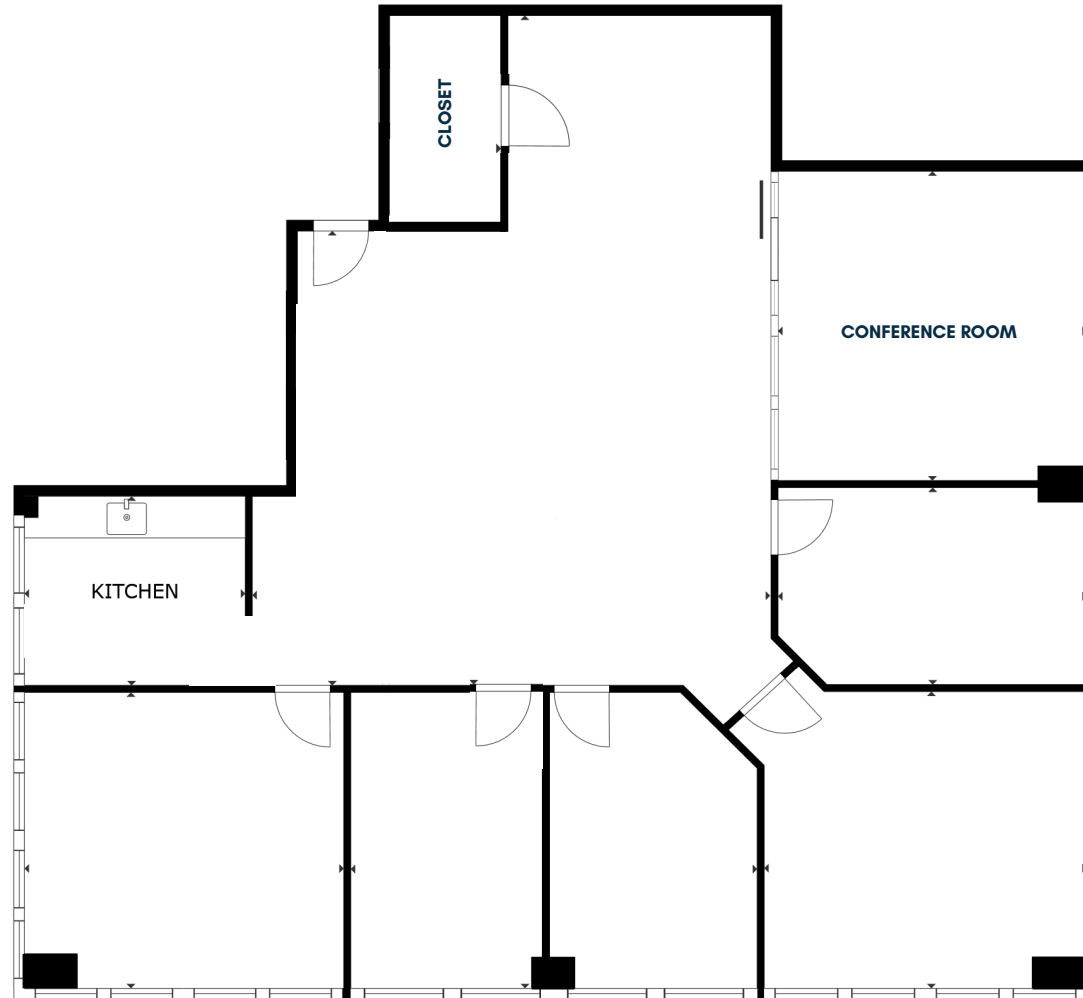

4TH FLOOR | SUITE 400

2,784 RSF

1760 | MKT

STOCKTON
REAL ESTATE ADVISORS

1760 MARKET STREET | PHILADELPHIA, PA