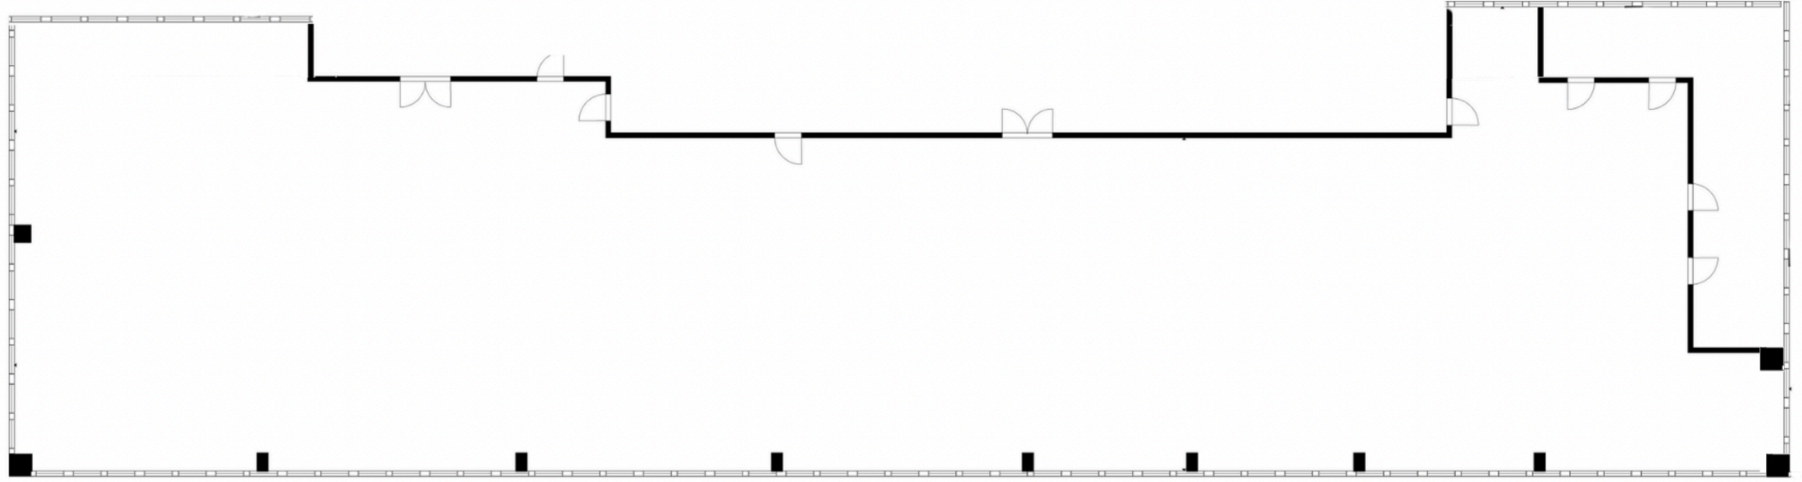

**14TH FLOOR | SUITE 1400**  
**9,152 RSF**

1760  
|  
MKT

**STOCKTON**  
REAL ESTATE ADVISORS

**1760 MARKET STREET | PHILADELPHIA, PA**