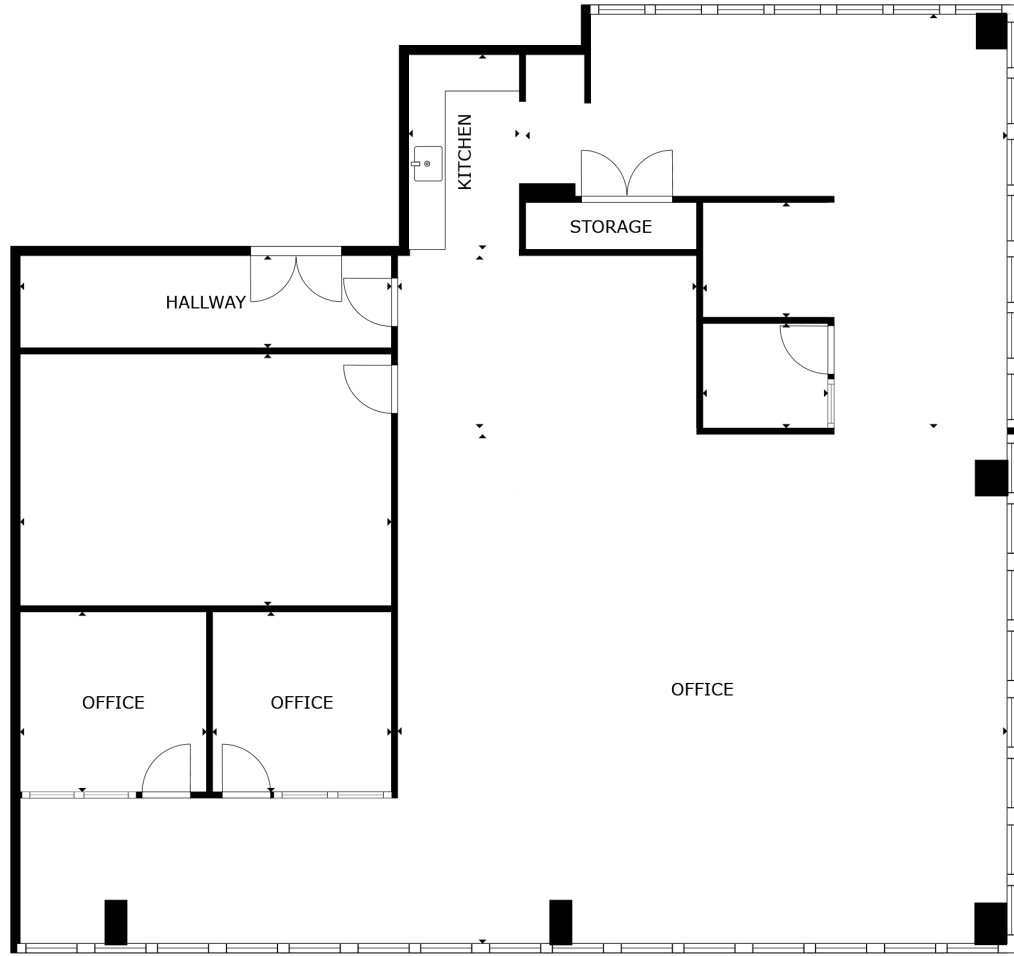

13TH FLOOR | SUITE 1301
3,300 RSF

1760 | MKT

STOCKTON
REAL ESTATE ADVISORS

1760 MARKET STREET | PHILADELPHIA, PA