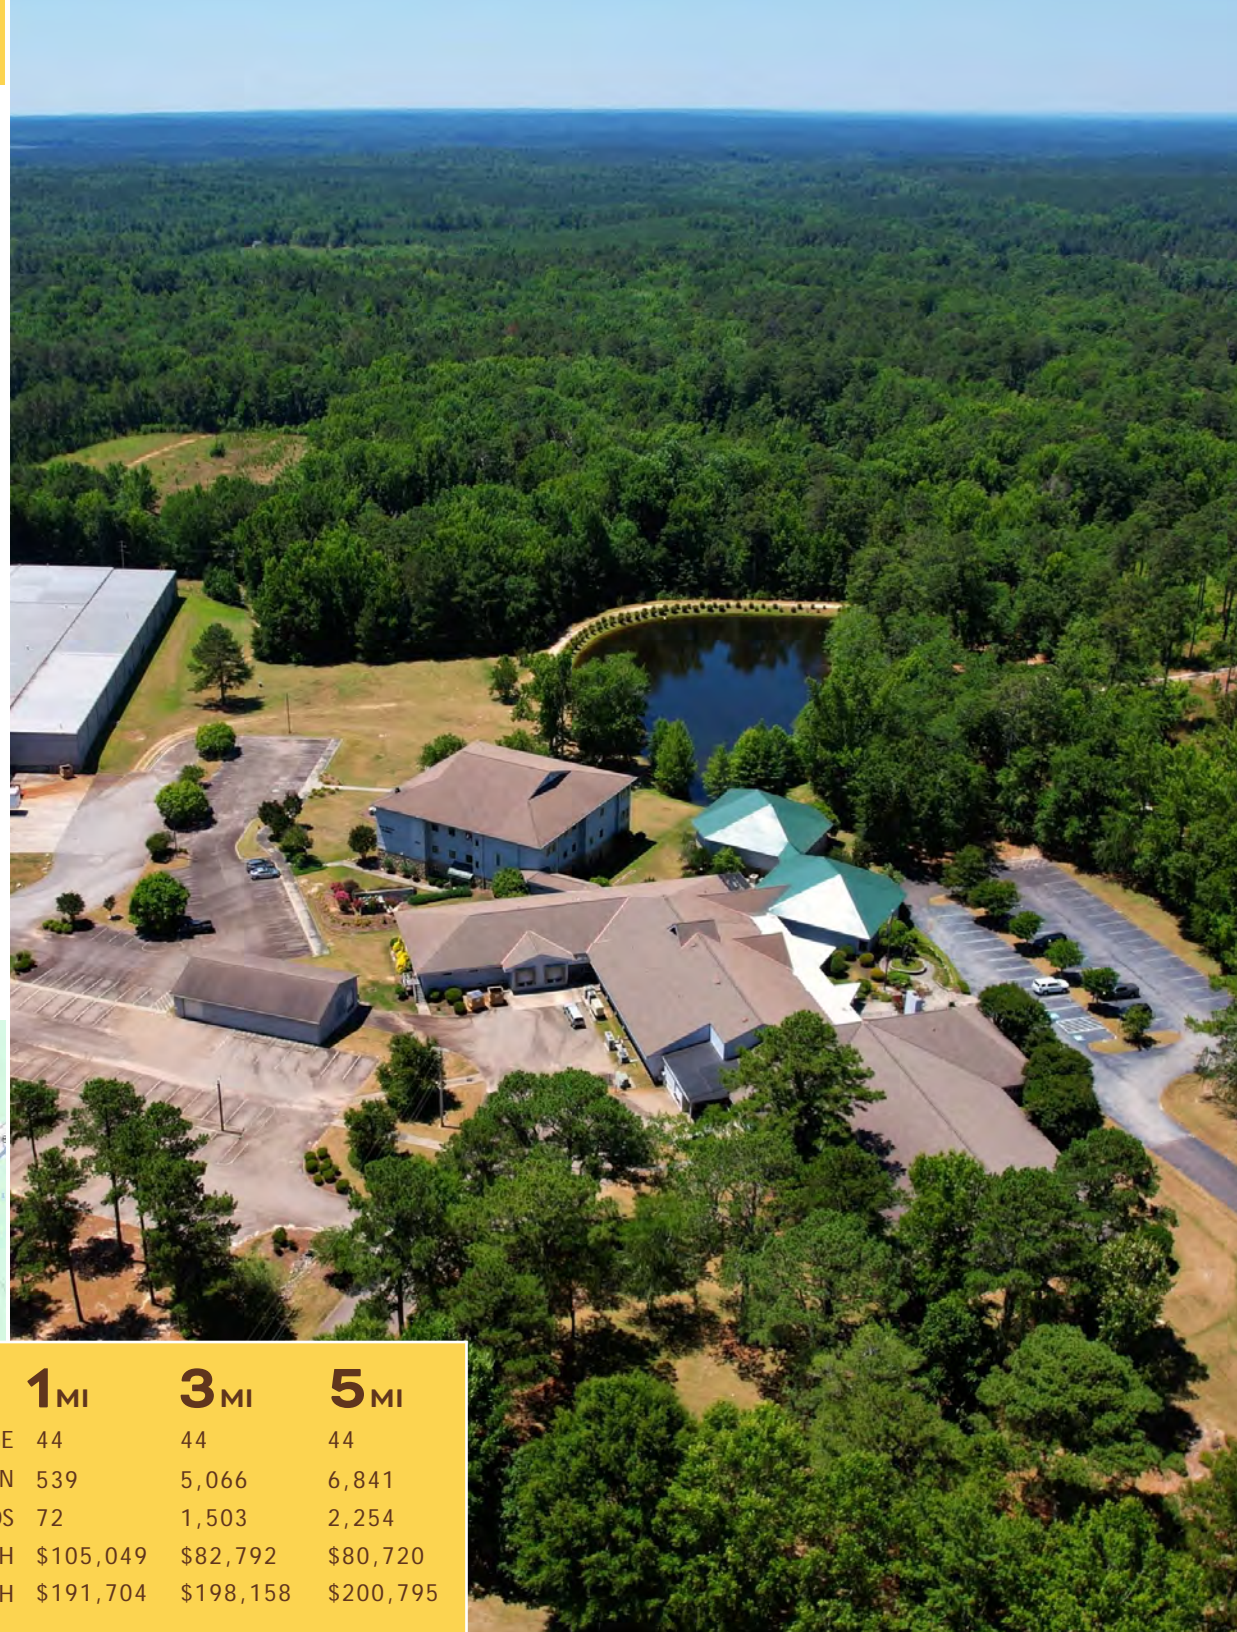

CLICK
HERE FOR A
360° AERIAL
VIDEO

67,095 SF FOR SALE

770 Augusta Road | Edgefield, SC 29824

WIL KACOS
wil@jordantrotter.com
706 • 736 • 1031

TRIPP WILSON
tripp@jordantrotter.com
706 • 736 • 1031

ZONE | GC

11 AC

PRICE | \$750,000

JORDAN TROTTER
COMMERCIAL REAL ESTATE

This property is located 3.4 miles West of the intersection of Highway 25 and SC-121 and 2 miles East of Downtown Edgefield, SC.

Offering a 67,095 sq/ft office space with beautiful wood finishes in the original building. The building offers separate banquet and reception spaces for large company gatherings. The office space is three floors of open concept office with separate conference rooms and "breakout" rooms. Property also offers 2,822 sq/ft warehouse and a 2,368 sq/ft pavilion by the pond.

- Perfect Corporate HQ
- Open space allows for use flexibility
- Close to Augusta and Aiken to allowing access to large employment pool
- Appraised at \$3,500,000 in Sept of '23

	1 MI	3 MI	5 MI
AVERAGE AGE	44	44	44
TOTAL POPULATION	539	5,066	6,841
TOTAL HOUSEHOLDS	72	1,503	2,254
AVG. INCOME/HH	\$105,049	\$82,792	\$80,720
AVG. VALUE/HH	\$191,704	\$198,158	\$200,795

FARM BUREAU
EQUIPMENT

CVS
PHARMACY

EDGEFIELD

COLUMBIA ROAD

STATE HIGHWAY S-79-34

EDGEFIELD
COUNTY
HOSPITAL

DOLLAR TREE

O'Reilly
AUTO PARTS