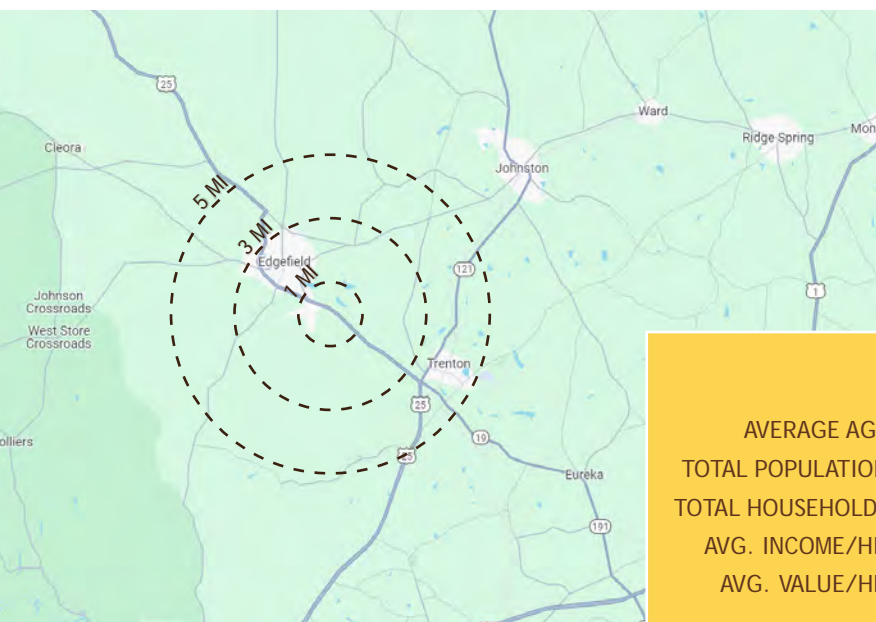

11 AC

PRICE | \$750,000

JORDAN TROTTER
COMMERCIAL REAL ESTATE

This property is located 3.4 miles West of the intersection of Highway 25 and SC-121 and 2 miles East of Downtown Edgefield, SC.

Offering a 67,095 sq/ft office space with beautiful wood finishes in the original building. The building offers separate banquet and reception spaces for large company gatherings. The office space is three floors of open concept office with separate conference rooms and "breakout" rooms. Property also offers 2,822 sq/ft warehouse and a 2,368 sq/ft pavilion by the pond.

- Perfect Corporate HQ
- Open space allows for use flexibility
- Close to Augusta and Aiken to allowing access to large employment pool
- Appraised at \$3,500,000 in Sept of '23

	1 MI	3 MI	5 MI
AVERAGE AGE	44	44	44
TOTAL POPULATION	539	5,066	6,841
TOTAL HOUSEHOLDS	72	1,503	2,254
AVG. INCOME/HH	\$105,049	\$82,792	\$80,720
AVG. VALUE/HH	\$191,704	\$198,158	\$200,795

FARM BUREAU
EQUIPMENT

CVS
PHARMACY

EDGEFIELD

COLUMBIA ROAD

STATE HIGHWAY S-79-34

EDGEFIELD
COUNTY
HOSPITAL

DOLLAR TREE

O'Reilly
AUTO PARTS

EDGEFIELD COUNTY STATISTICS

River Region Population:
27,679

Annual Growth Rate:
2%

Average Commute:
26 mins

Medium Income:
\$66,878

Unemployment Rate:
3.4%

Major Industry: Titan Farms (58 employees and 900 seasonal employees), Costa Farms (28 employees and 900 seasonal employees), Generac (440 employees), Trantech Radiator (98 employees), Milliken & Company (225 employees), US Fibers (270 employees), and Southern Felt (140 employees)