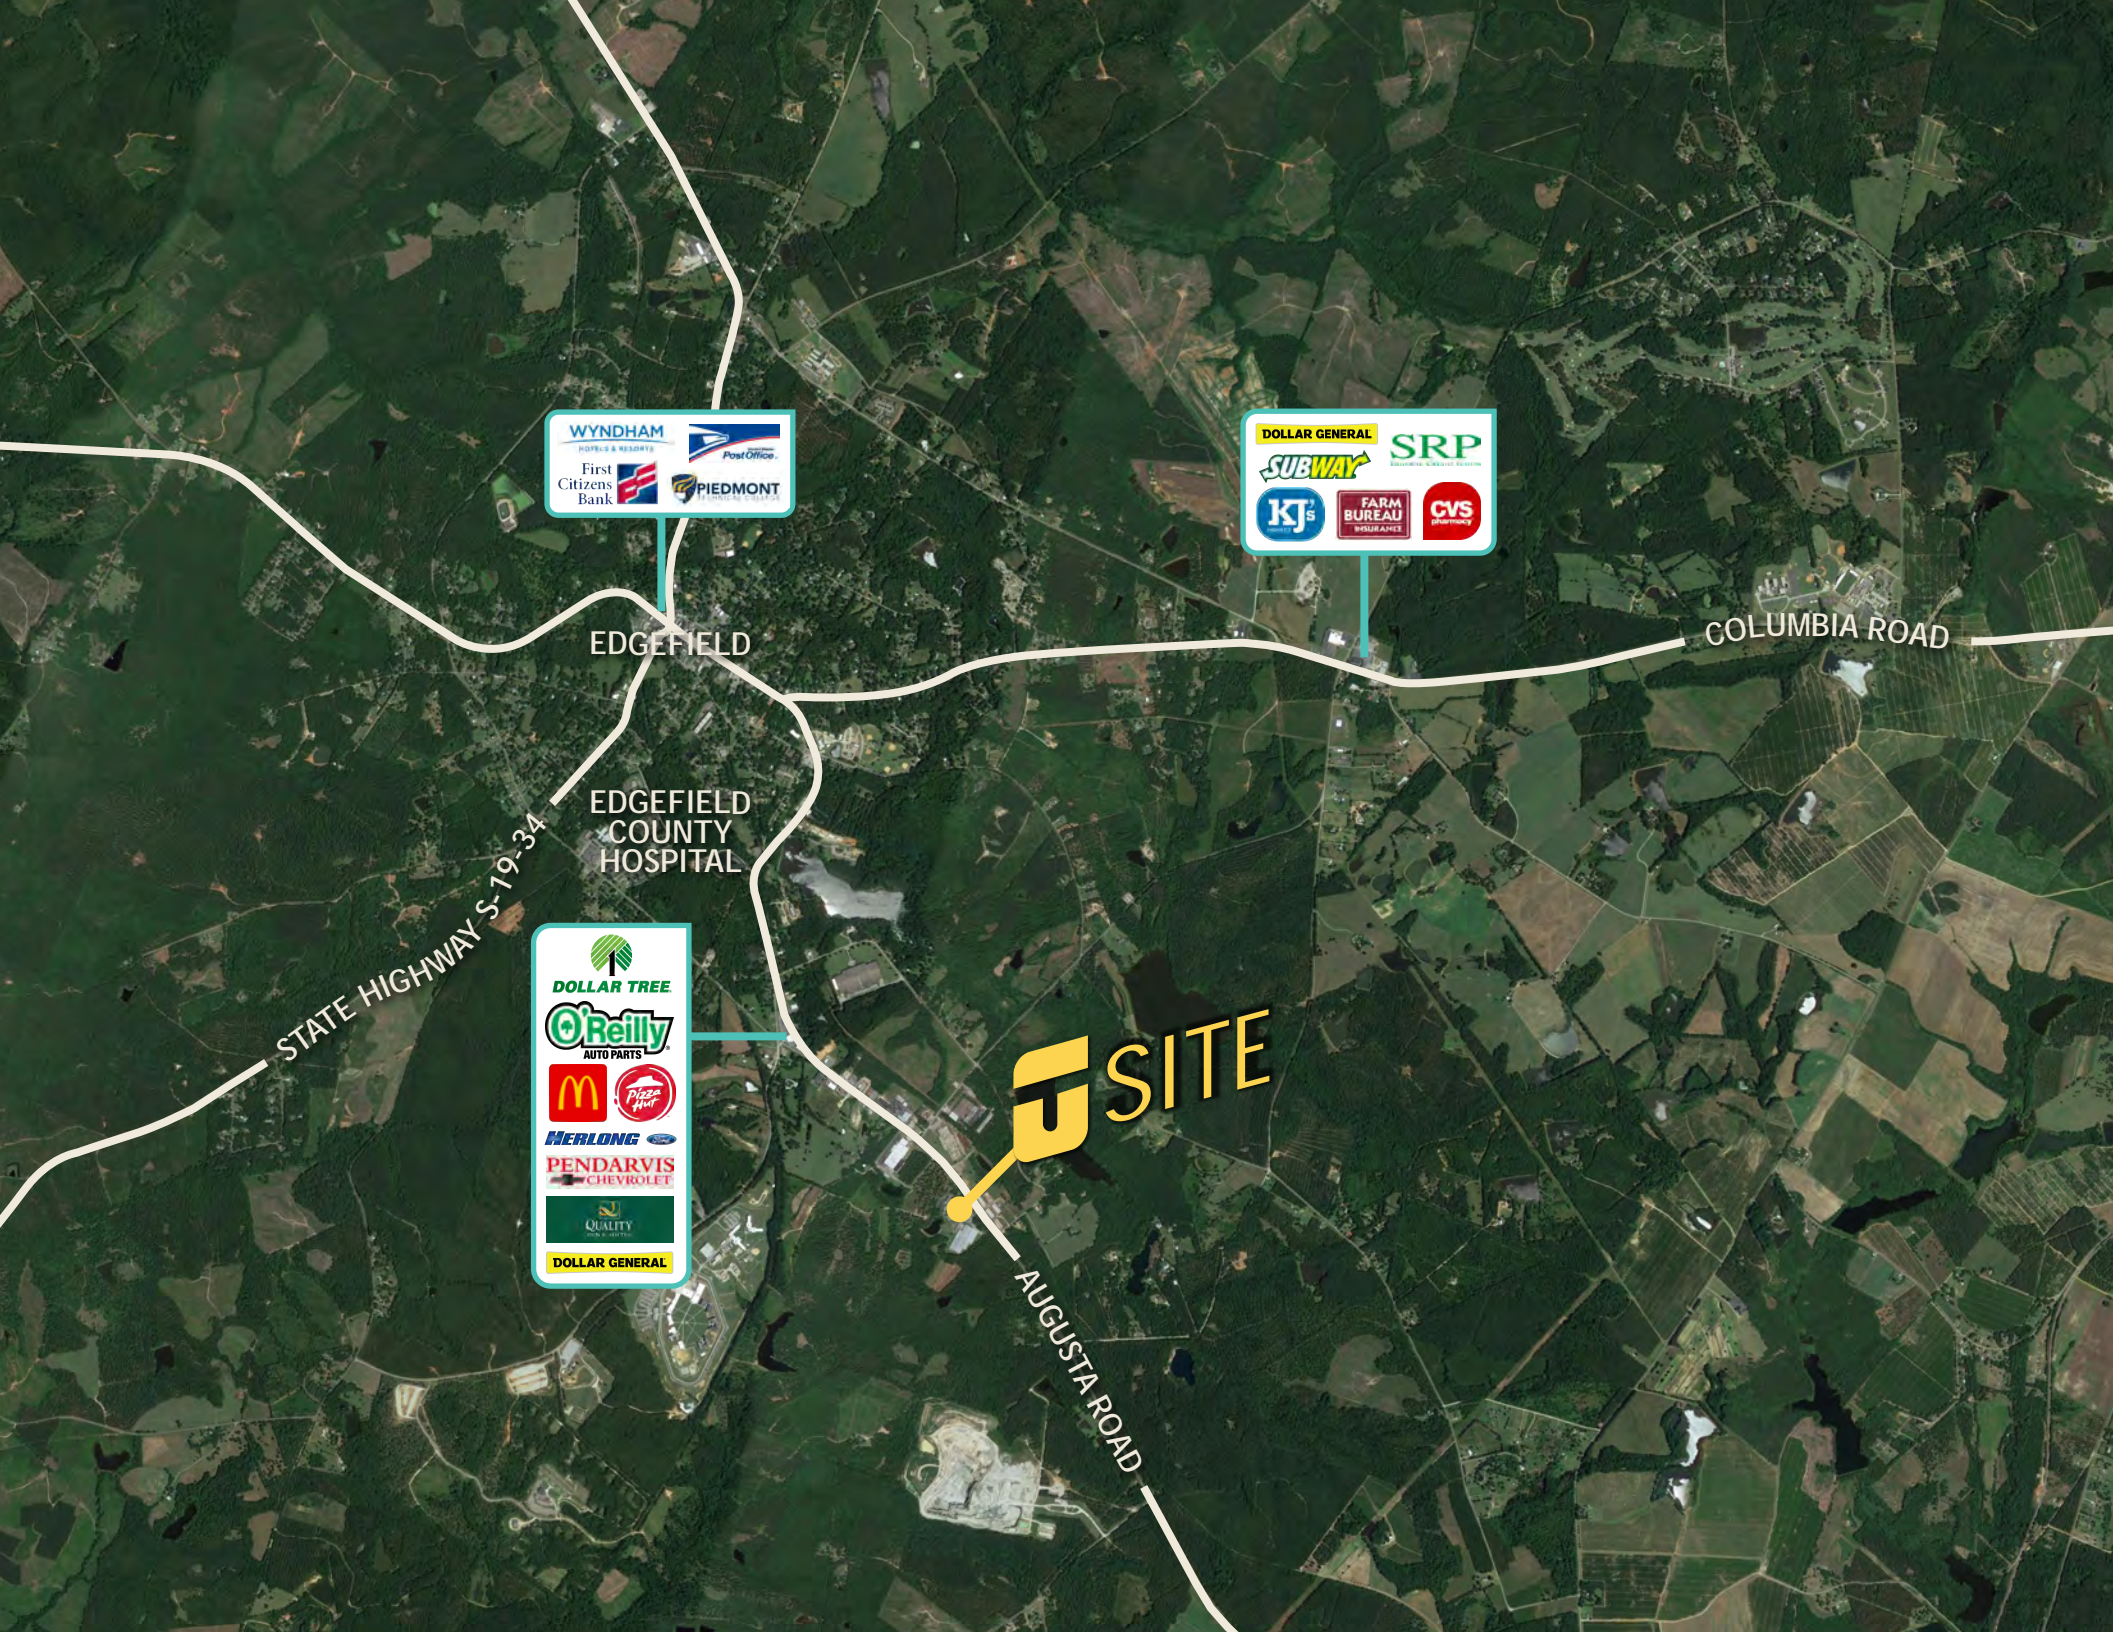

CLICK
HERE FOR A
360° AERIAL
VIDEO

67,095 SF FOR SALE

770 Augusta Road | Edgefield, SC 29824

WIL KACOS
wil@jordantrotter.com
706 • 736 • 1031

TRIPP WILSON
tripp@jordantrotter.com
706 • 736 • 1031

ZONE | GC

11 AC

PRICE | \$750,000

JORDAN TROTTER
COMMERCIAL REAL ESTATE

This property is located 3.4 miles West of the intersection of Highway 25 and SC-121 and 2 miles East of Downtown Edgefield, SC.

Offering a 67,095 sq/ft office space with beautiful wood finishes in the original building. The building offers separate banquet and reception spaces for large company gatherings. The office space is three floors of open concept office with separate conference rooms and "breakout" rooms. Property also offers 2,822 sq/ft warehouse and a 2,368 sq/ft pavilion by the pond.

- Perfect Corporate HQ
- Open space allows for use flexibility
- Close to Augusta and Aiken to allowing access to large employment pool
- Appraised at \$3,500,000 in Sept of '23

	1 MI	3 MI	5 MI
AVERAGE AGE	44	44	44
TOTAL POPULATION	539	5,066	6,841
TOTAL HOUSEHOLDS	72	1,503	2,254
AVG. INCOME/HH	\$105,049	\$82,792	\$80,720
AVG. VALUE/HH	\$191,704	\$198,158	\$200,795

FARM BUREAU
EQUIPMENT

CVS
PHARMACY

EDGEFIELD

COLUMBIA ROAD

STATE HIGHWAY S-79-34

EDGEFIELD
COUNTY
HOSPITAL

DOLLAR TREE

O'Reilly
AUTO PARTS