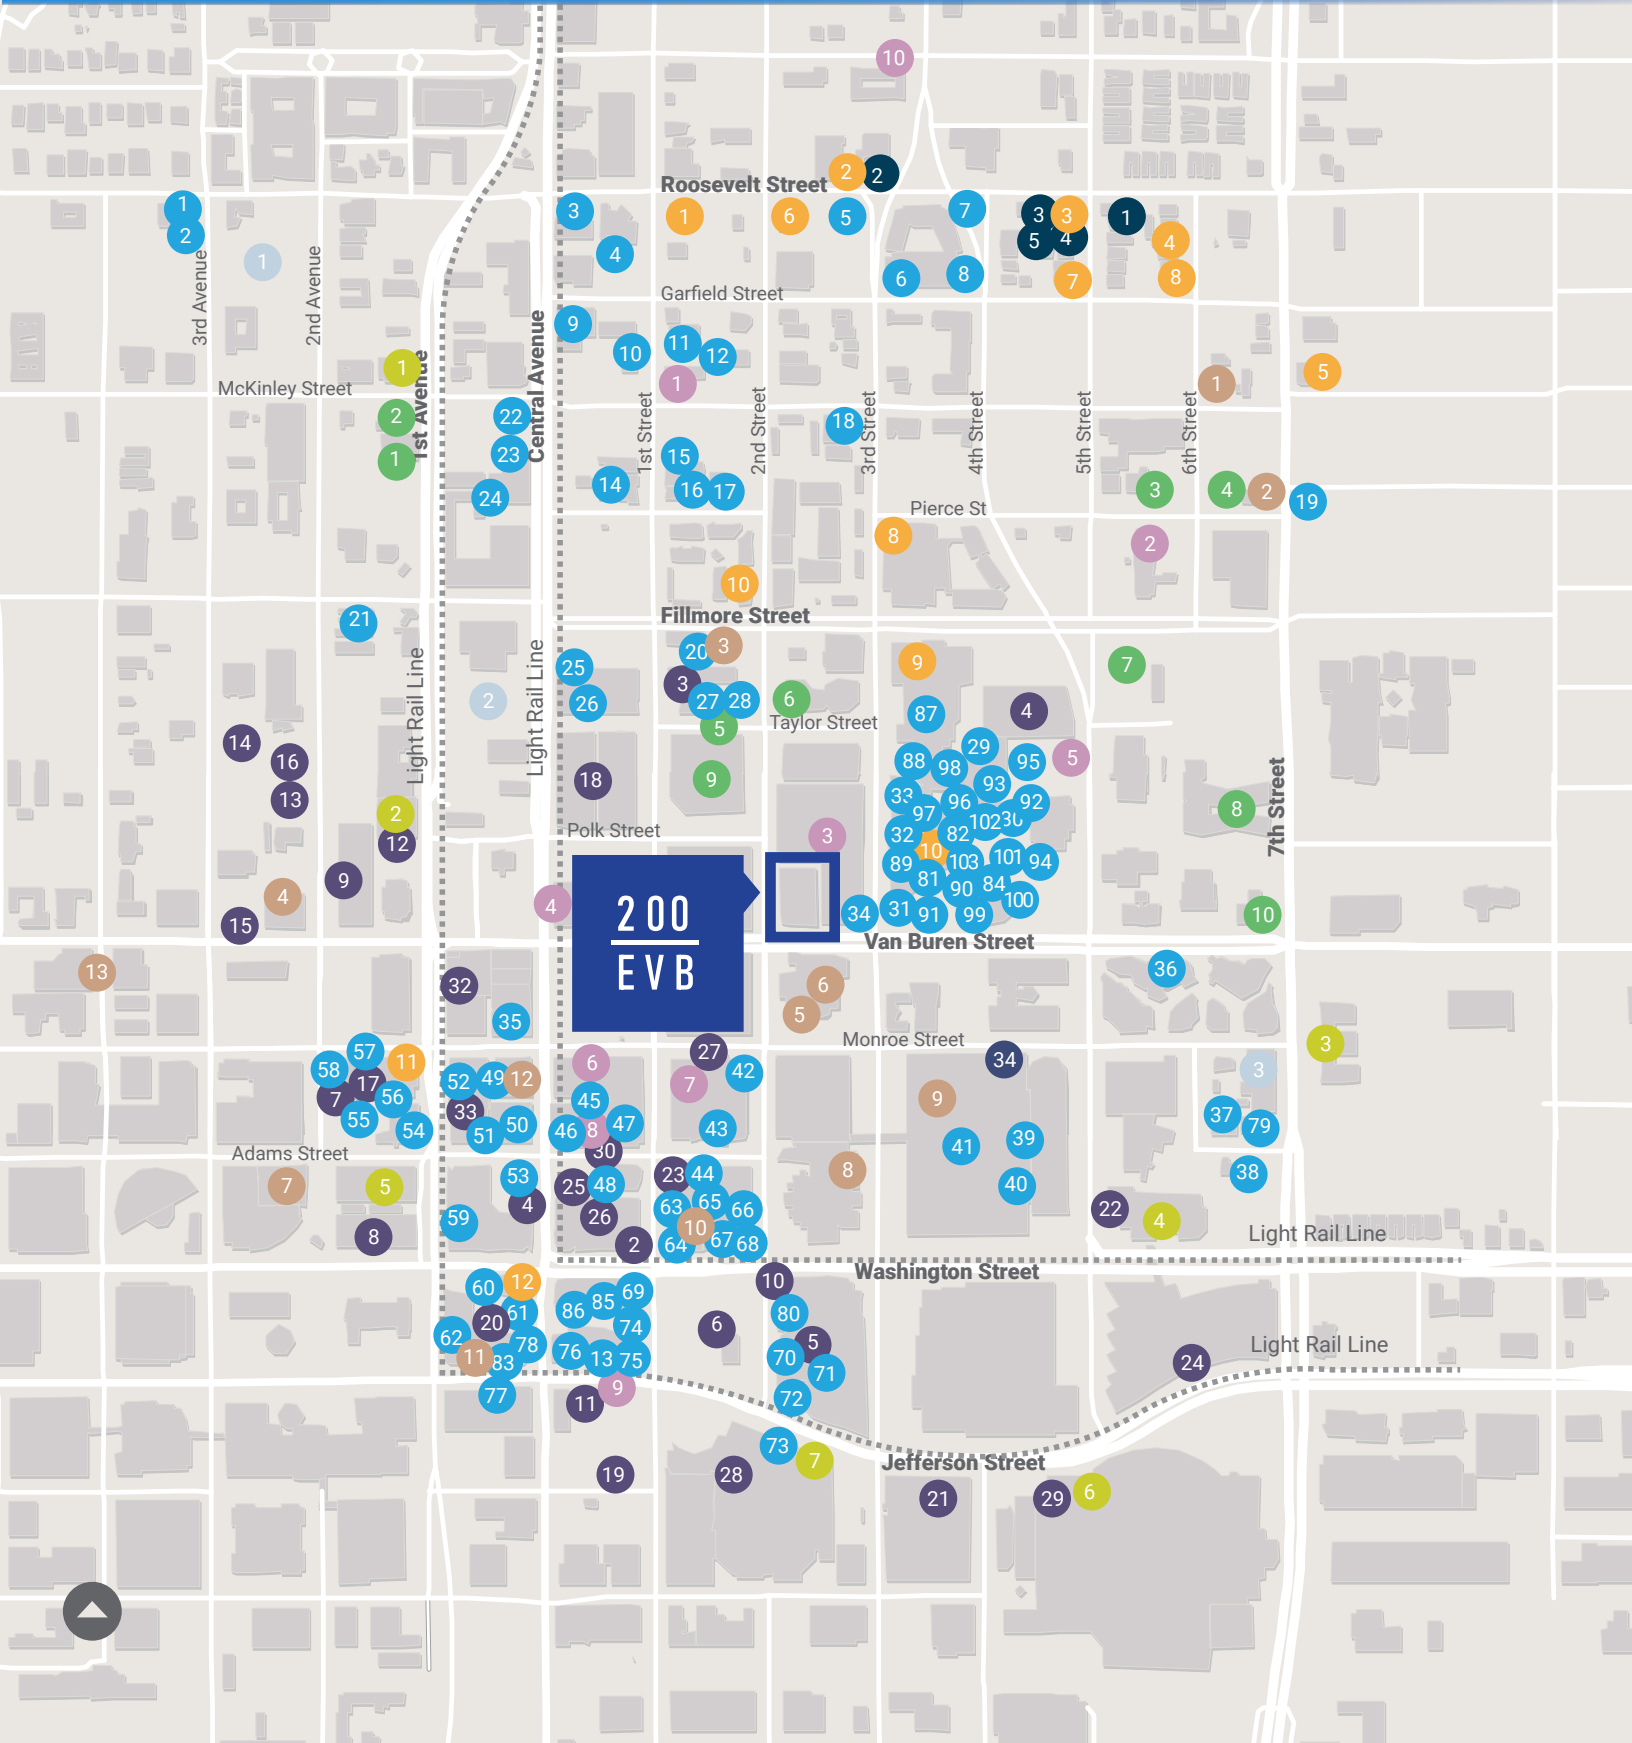

Downtown Hub