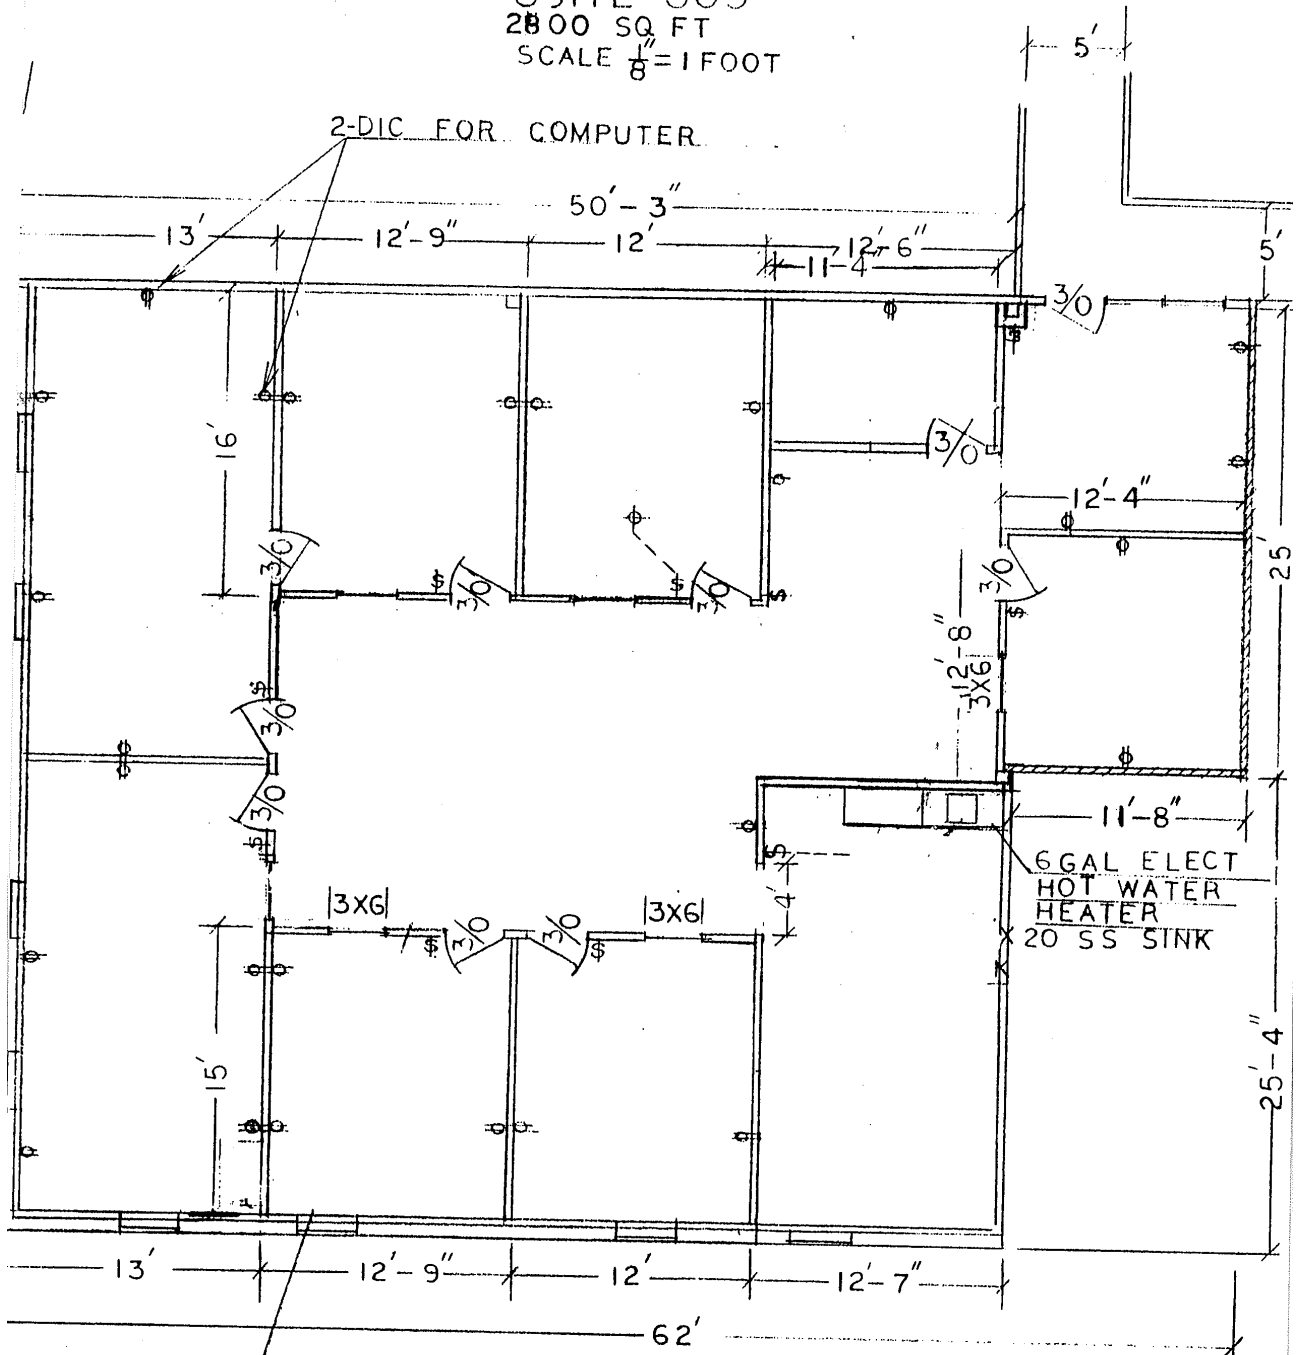

EXHIBIT C

SUITE 305  
2800 SQ FT  
SCALE  $\frac{1}{8}'' = 1 \text{ FOOT}$

6-3X6' FIXED WINDOWS 12" OFF FLOOR/OAK FRAMES

-NEW TOWNE PLAZA II  
-5301 EAST STATE STREET