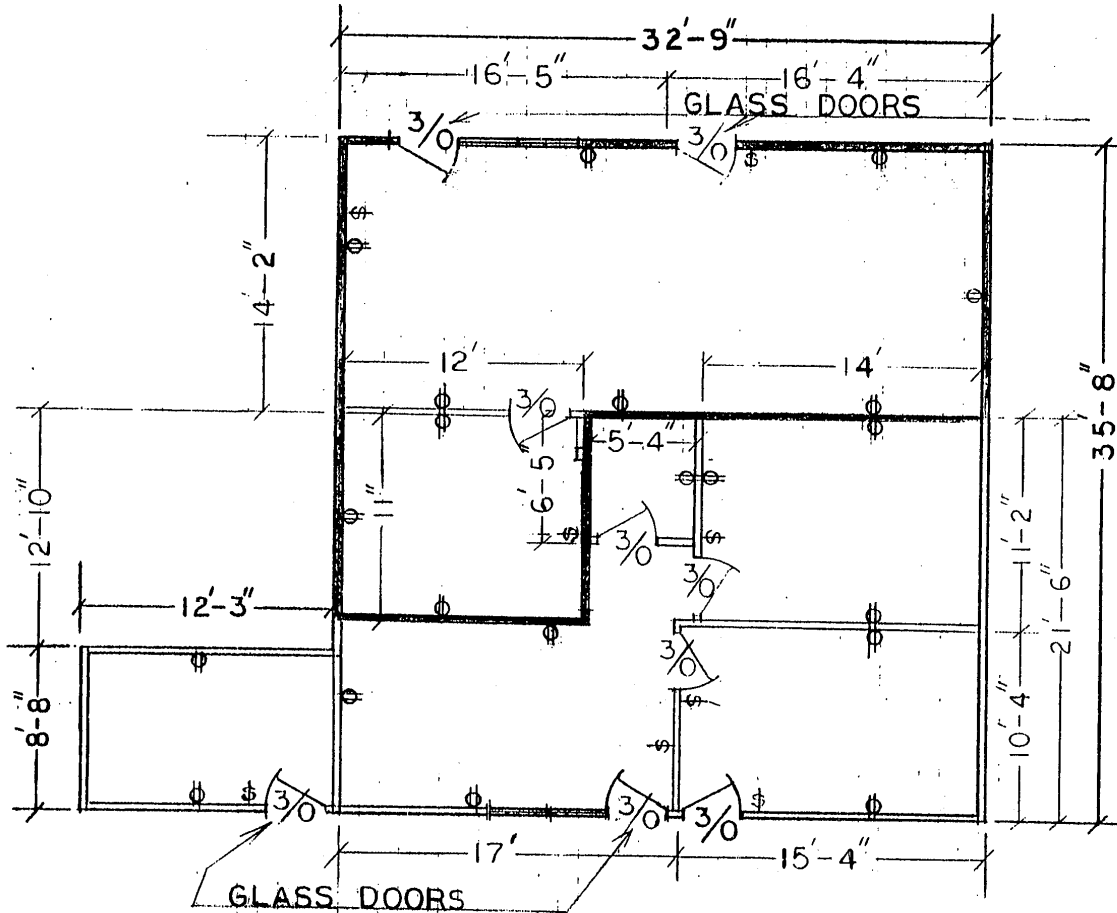

EXHIBIT C

SUITES 217
574 SQ FT
SCALE $\frac{1}{8} = 1$ FOOT

GLASS DOORS

SUITE 217
RENTAL INCLUDES UTILITIES
652 SQ FT