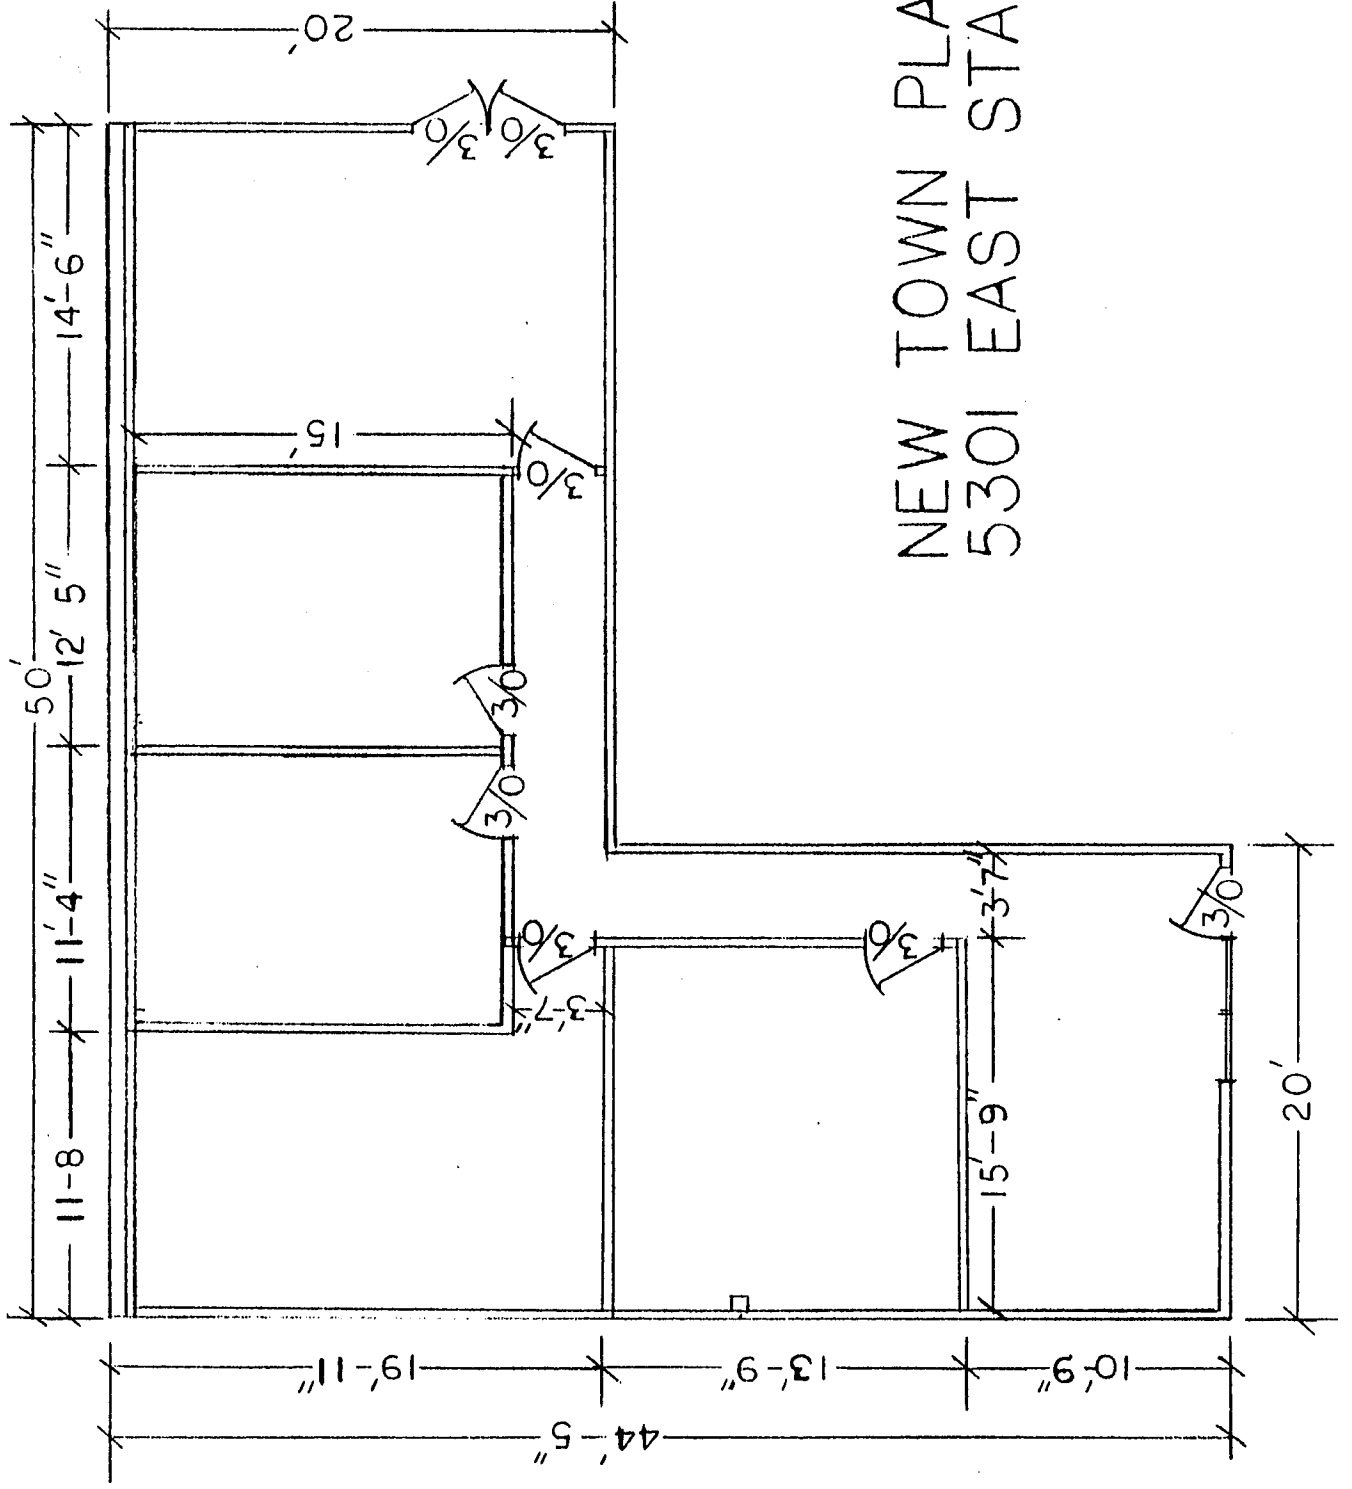

EXHIBIT "C"
SUITE 118
1480 SQ FT

NEW TOWN PLAZA II
5301 EAST STATE STREET