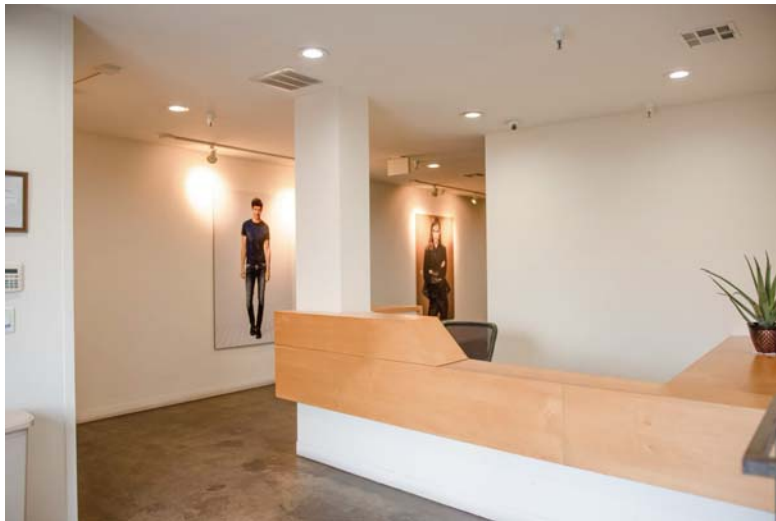

## 2ND FLR- SUITE 402

FULLY BUILT PHOTO  
SHOOT STUDIO

LIGHTS,  
CAMERA &  
SMILE!

UTILITIES & WIFI INCLUDED

\$24/SF/YR

\$1,200/Month