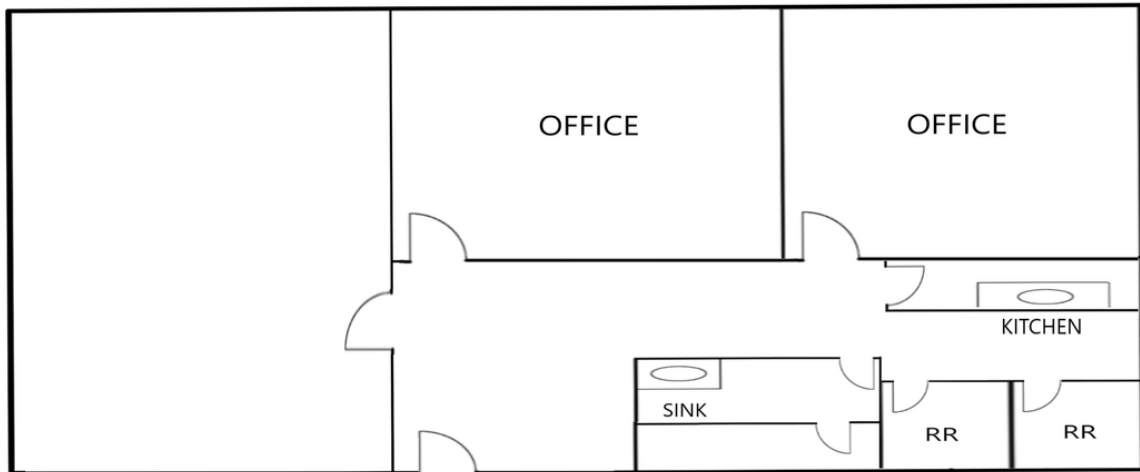

Highlight Realty Network
Commercial Real Estate

SUITE 500 2315 SF

2290 10TH AVE N
LAKE WORTH, FL

561-252-0948
www.OfficeLeasing.lease
 • West Palm Beach
 • Lake Worth
 • Deerfield Beach
 • Fort Lauderdale