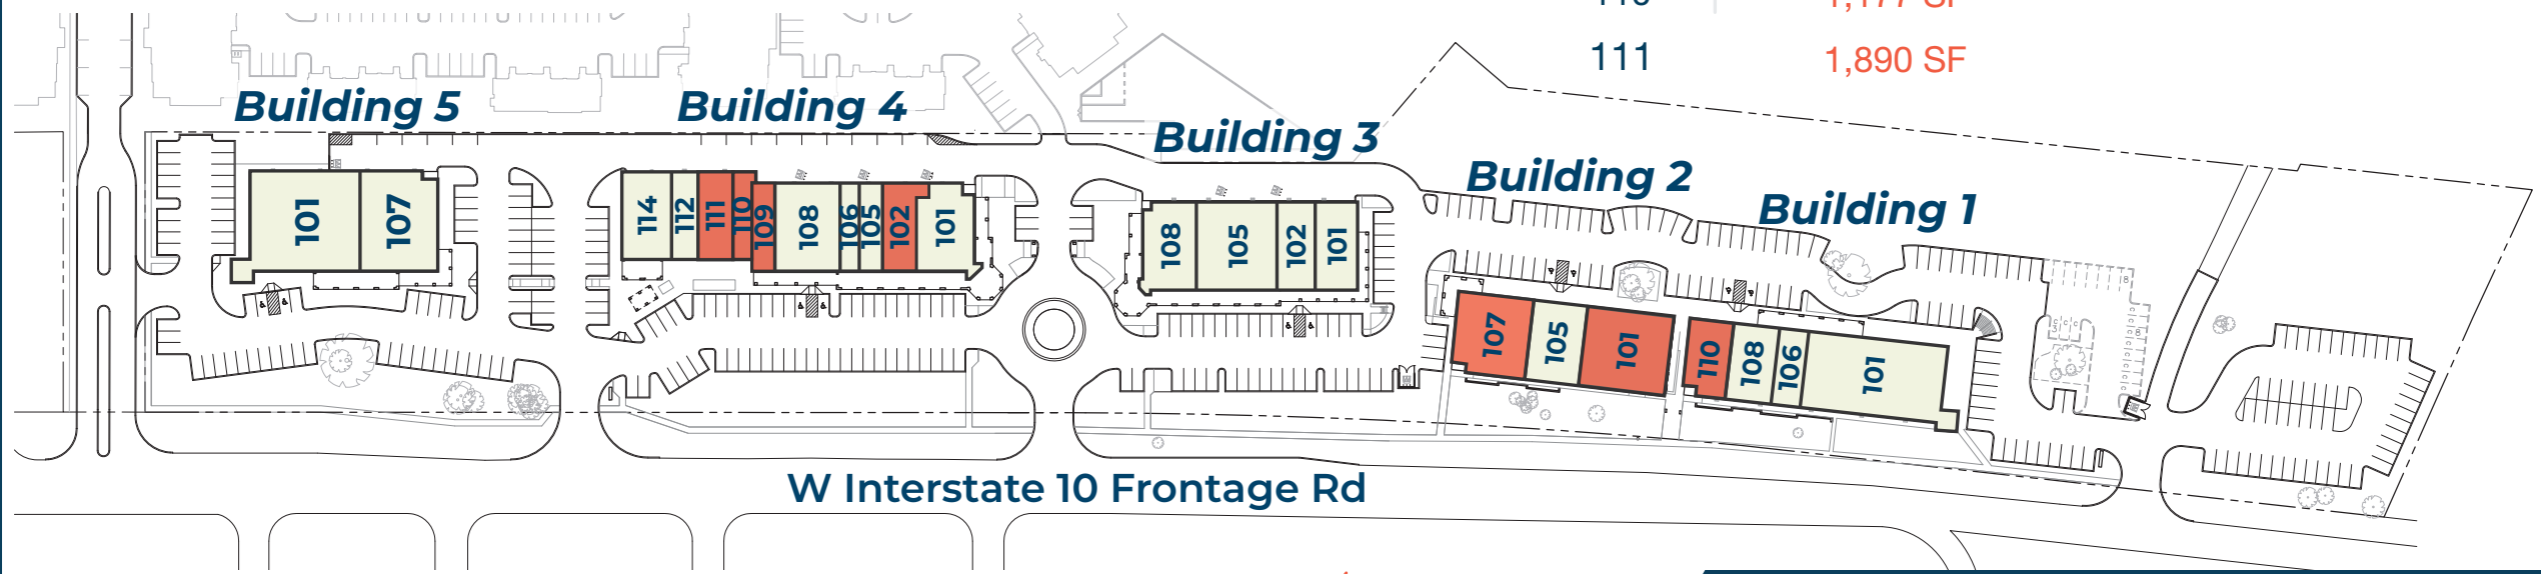

# site plan

<b>Building 1 - 23534 IH-10 W</b>		<b>Building 4 - 23718 IH-10 W</b>	
Suite 101/106	Action Behavioral Centers	Suite 101	Leased
Suite 108	Leased	Suite 105/106	Woof Gang Bakery & Grooming
<b>Building 2 - 23610 IH-10 W</b>		Suite 108	Dominion Nail Bar
Suite 105	10 West Yoga	Suite 112	Sugaring SA
<b>Building 3 - 23702 IH-10 W</b>		Suite 114	The Gents Place
Suite 101	KR Shooting Star	<b>Building 5 - 23814 IH-10 W</b>	
Suite 102	Octance Performance Training	Suite 101/107	Ferguson
Suite 105	Keller Williams		
Suite 108	Mae Dunne Restaurant		

**Building 1 - 23534 IH 10 W**

SUITES	AVAILABLE SPACE
110	2,200 SF

**Building 2 - 23610 IH 10 W**

SUITES	AVAILABLE SPACE
101	3,835 SF
107	3,185 SF

**Building 4 - 23718 IH 10 W**

SUITES	AVAILABLE SPACE
102	1,913 SF
109	1,260 SF
110	1,177 SF
111	1,890 SF