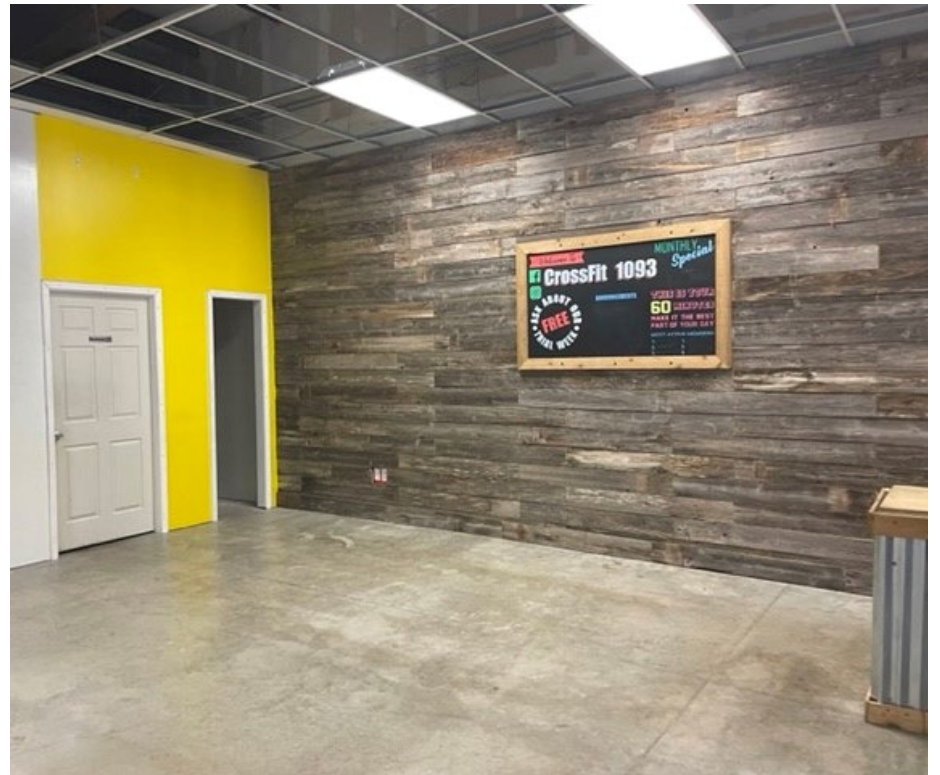

FinialGroup

Prime Retail Spaces Available – For Lease

The Shoppes at Westpark

26440 FM 1093, Richmond, Texas 77406

Finial Group | 8381 Westview Drive, Houston, TX 77055 | (713) 422-2100 | www.finialgroup.com

This information contained herein was obtained from sources deemed to be reliable; however Finial Group makes no guarantees, warranties or representations as to the completeness or accuracy thereof.