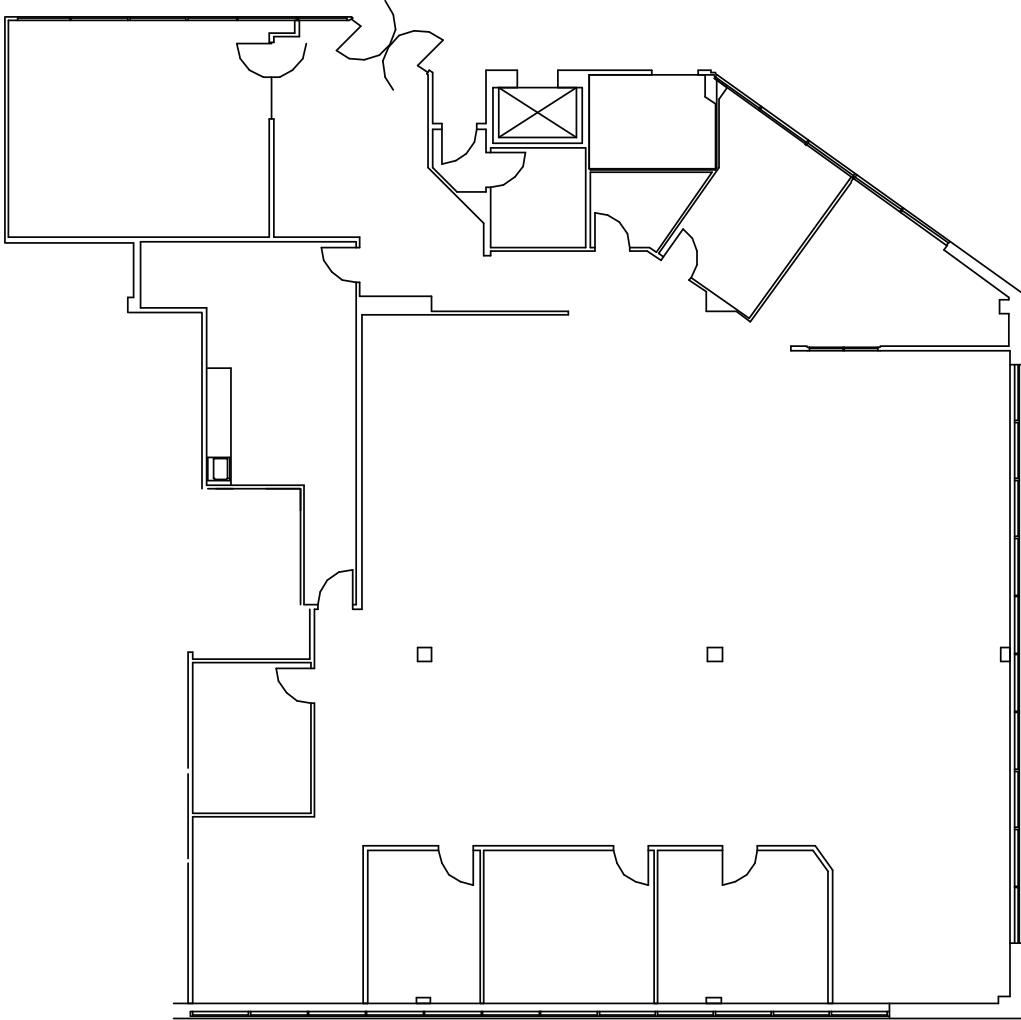

## PARKWAY NORTH

16800 N DALLAS PARKWAY | DALLAS, TX 75248

SUITE 180 | 6,348 RSF

KEY PLAN