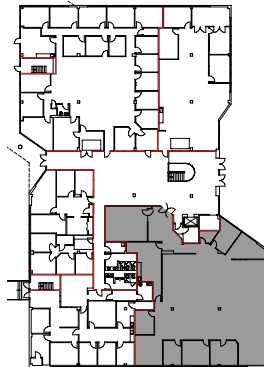

## PARKWAY NORTH

16800 N DALLAS PARKWAY | DALLAS, TX 75248

SUITE 180 | 6,348 RSF

KEY PLAN