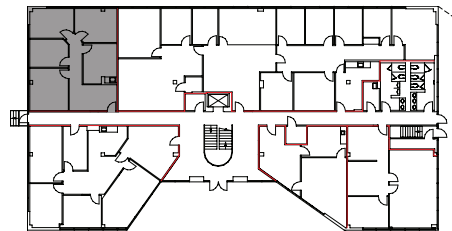

## PARKWAY NORTH

16800 N DALLAS PARKWAY | DALLAS, TX 75248

SUITE 105 | 1,309 RSF

KEY PLAN