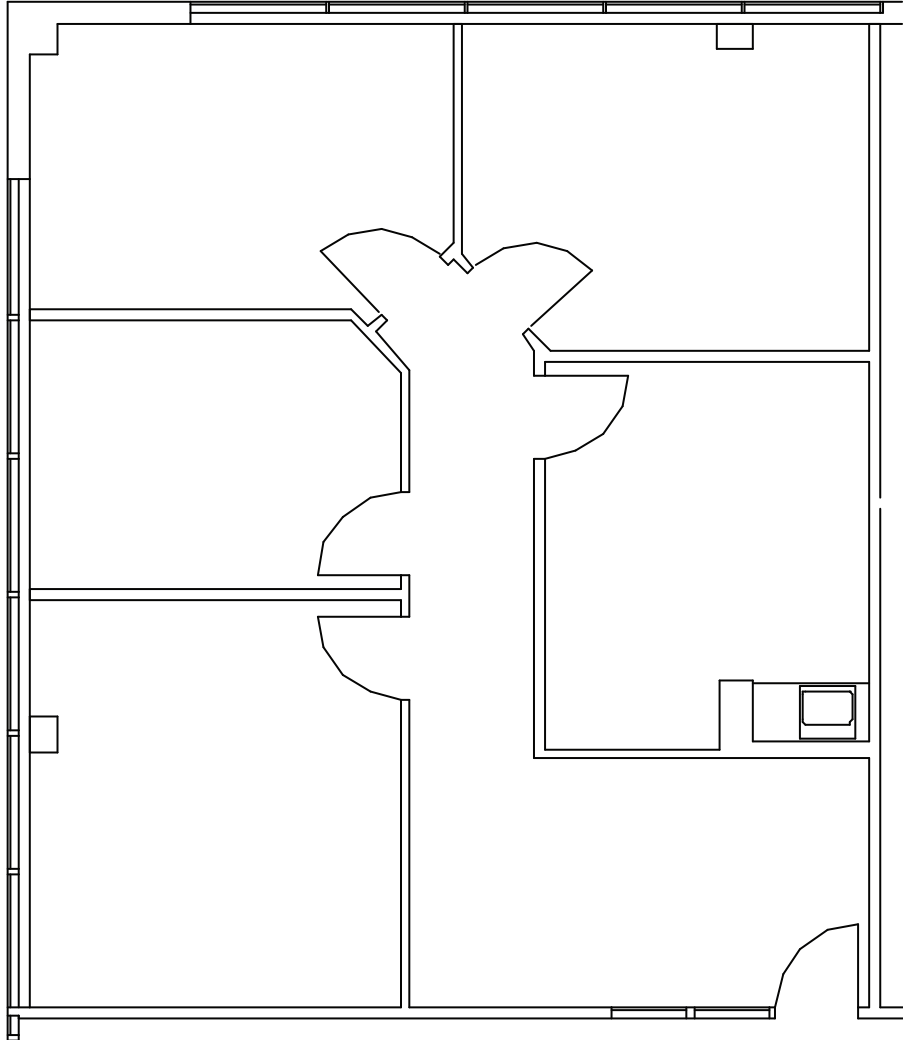

## PARKWAY NORTH

16800 N DALLAS PARKWAY | DALLAS, TX 75248

SUITE 105 | 1,309 RSF

KEY PLAN