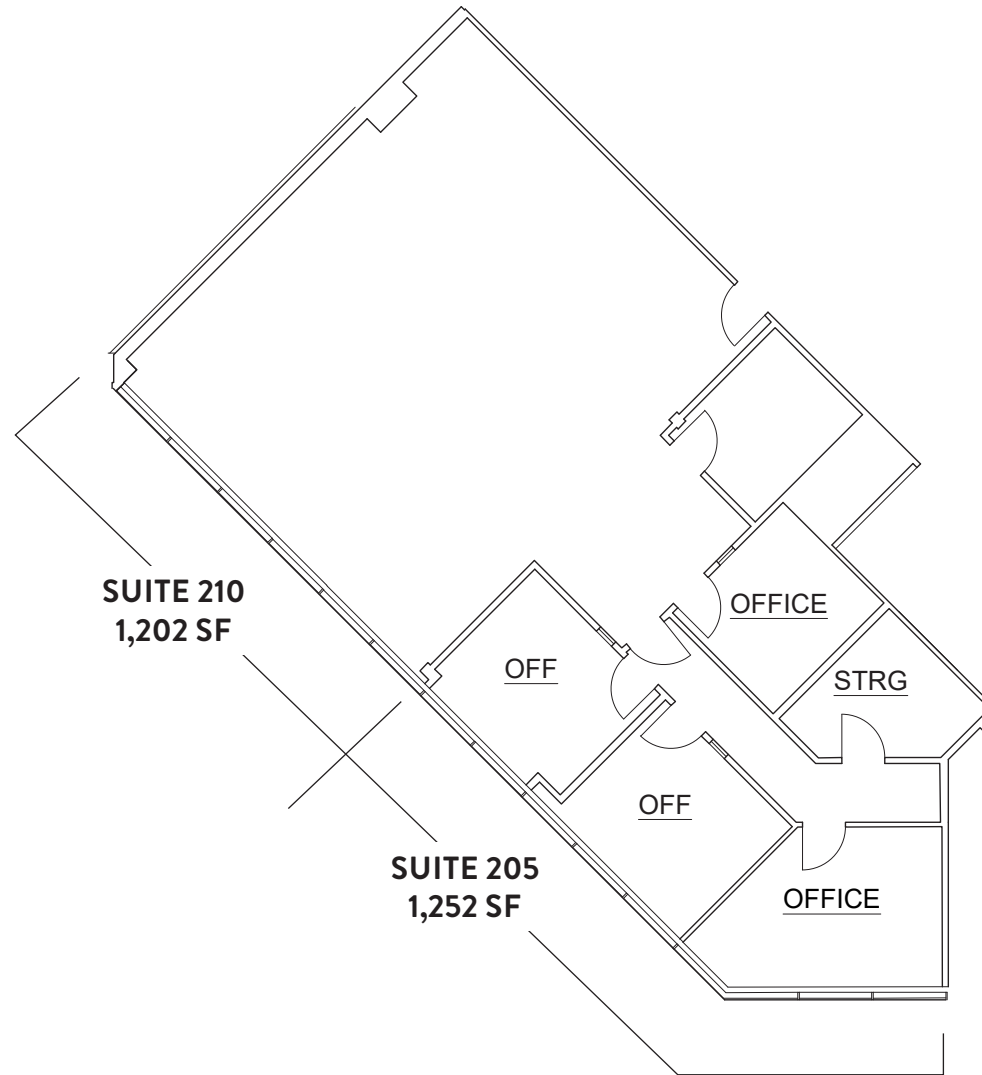

ONE MISSION PLAZA

1201 RICHARDSON DRIVE | RICHARDSON, TX 75080

SUITE 205 & 210 | 2,545 RSF

KEY PLAN