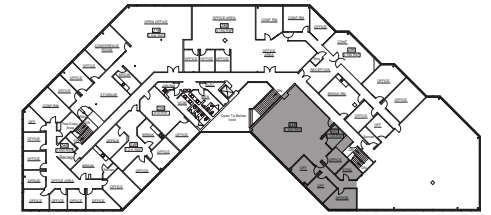

ONE MISSION PLAZA

1201 RICHARDSON DRIVE | RICHARDSON, TX 75080

SUITE 205 & 210 | 2,545 RSF

KEY PLAN