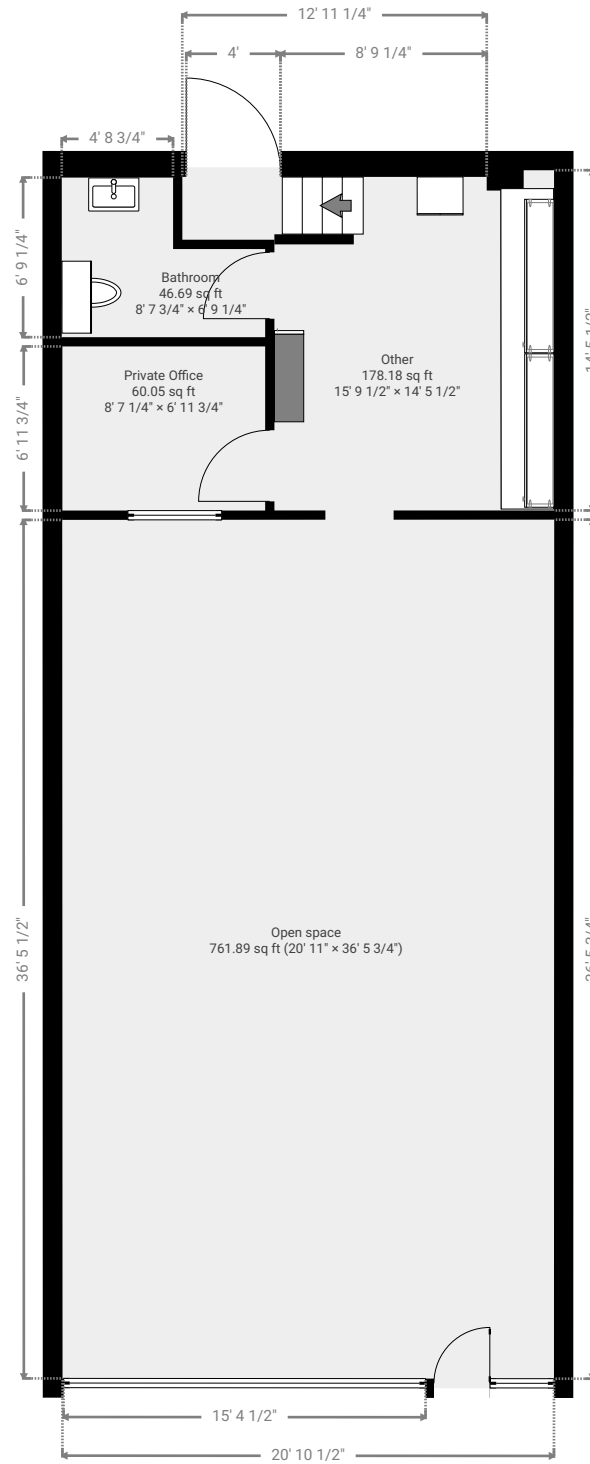

# Suite 106-A

2201 S W S Young Dr, 76541 Killeen, TX, United States  
TOTAL AREA: 1187.35 sq ft • LIVING AREA: 1187.35 sq ft • FLOORS: 1 • ROOMS: 4

SUBMITTED BY Jose Otero  
sc@killeenleasing.net

## ▼ Ground Floor

TOTAL AREA: 1187.35 sq ft • LIVING AREA: 1187.35 sq ft • ROOMS: 4

THIS FLOORPLAN IS PROVIDED WITHOUT WARRANTY OF ANY KIND. SENSOPIA DISCLAIMS ANY WARRANTY INCLUDING, WITHOUT LIMITATION, SATISFACTORY QUALITY OR ACCURACY OF DIMENSIONS.

Floor plans are intended to give a general indication of the proposed layout only. All images and dimensions are not intended to form part any contract or warranty.

1:98  
Page 1/1