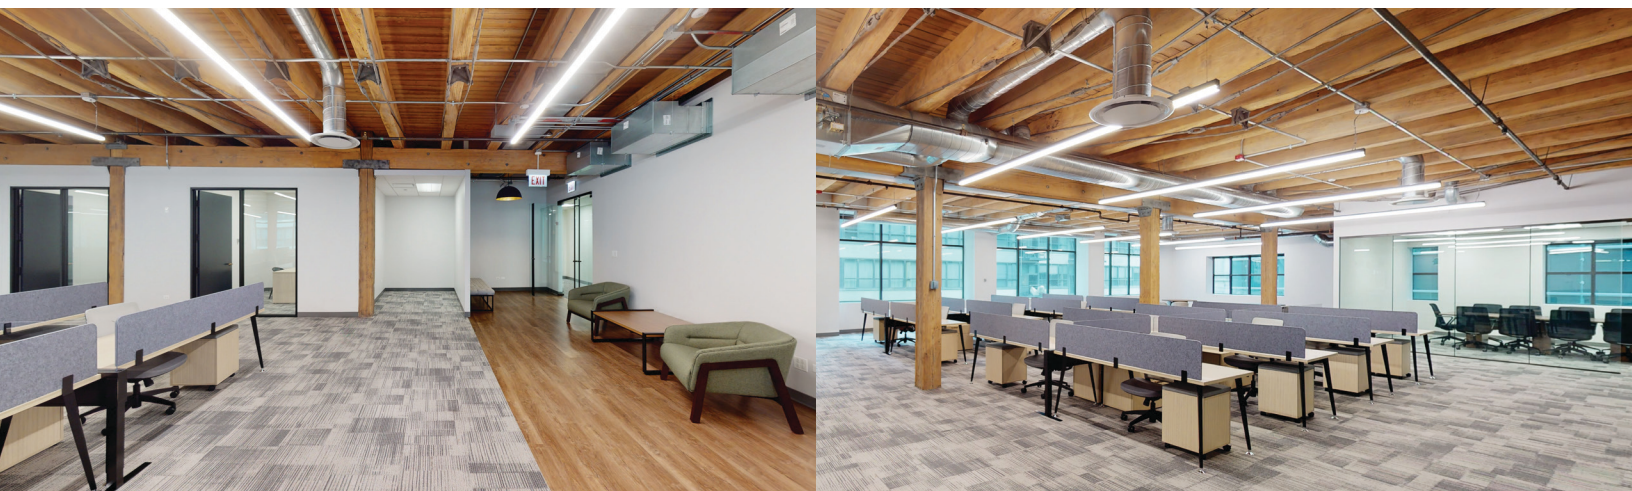

118

SOUTH CLINTON

Suite 550

4,286 SF

building features:

New Openpath intercom system

Oversized windows

Renovated lobby and elevator cabs

Bike room onsite

Located opposite Union Station and only two blocks to Ogilvie

BA BRADFORD ALLEN

Andy DeMoss

+1 312 994 5767

ademoss@bradfordallen.com

Craig Nadborne

+1 312 994 5796

cnadborne@bradfordallen.com

Lanie Trotter

+1 312 741 8116

ltrotter@bradfordallen.com