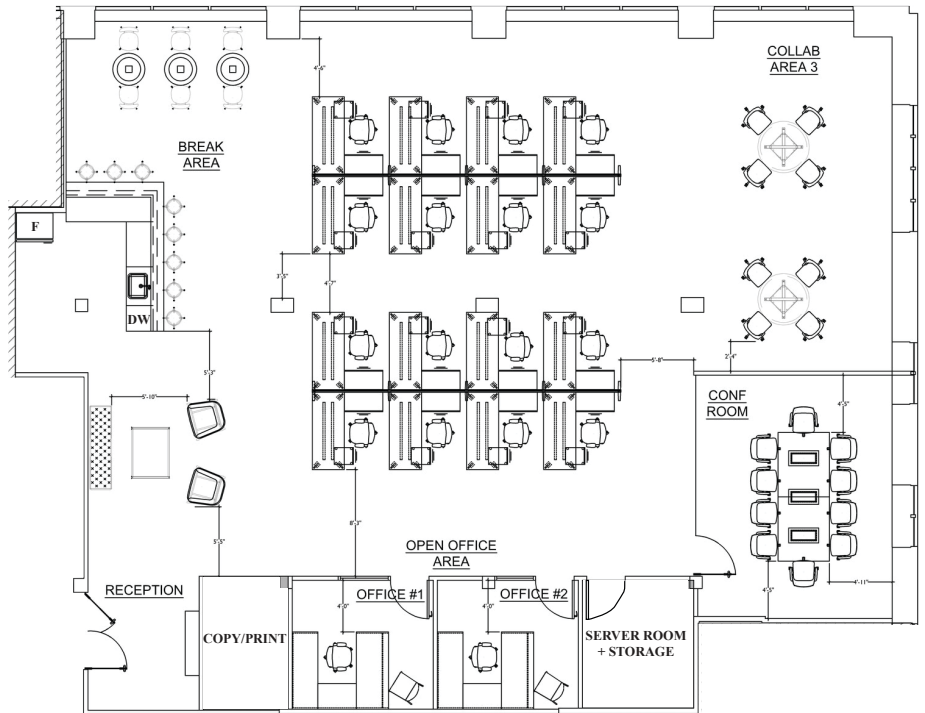

118

SOUTH CLINTON

Suite 550

4,286 SF

building features:

New Openpath intercom system

Oversized windows

Renovated lobby and elevator cabs

Bike room onsite

Located opposite Union Station and only two blocks to Ogilvie

BA BRADFORD ALLEN

Andy DeMoss

+1 312 994 5767

ademoss@bradfordallen.com

Craig Nadborne

+1 312 994 5796

cnadborne@bradfordallen.com

Lanie Trotter

+1 312 741 8116

ltrotter@bradfordallen.com