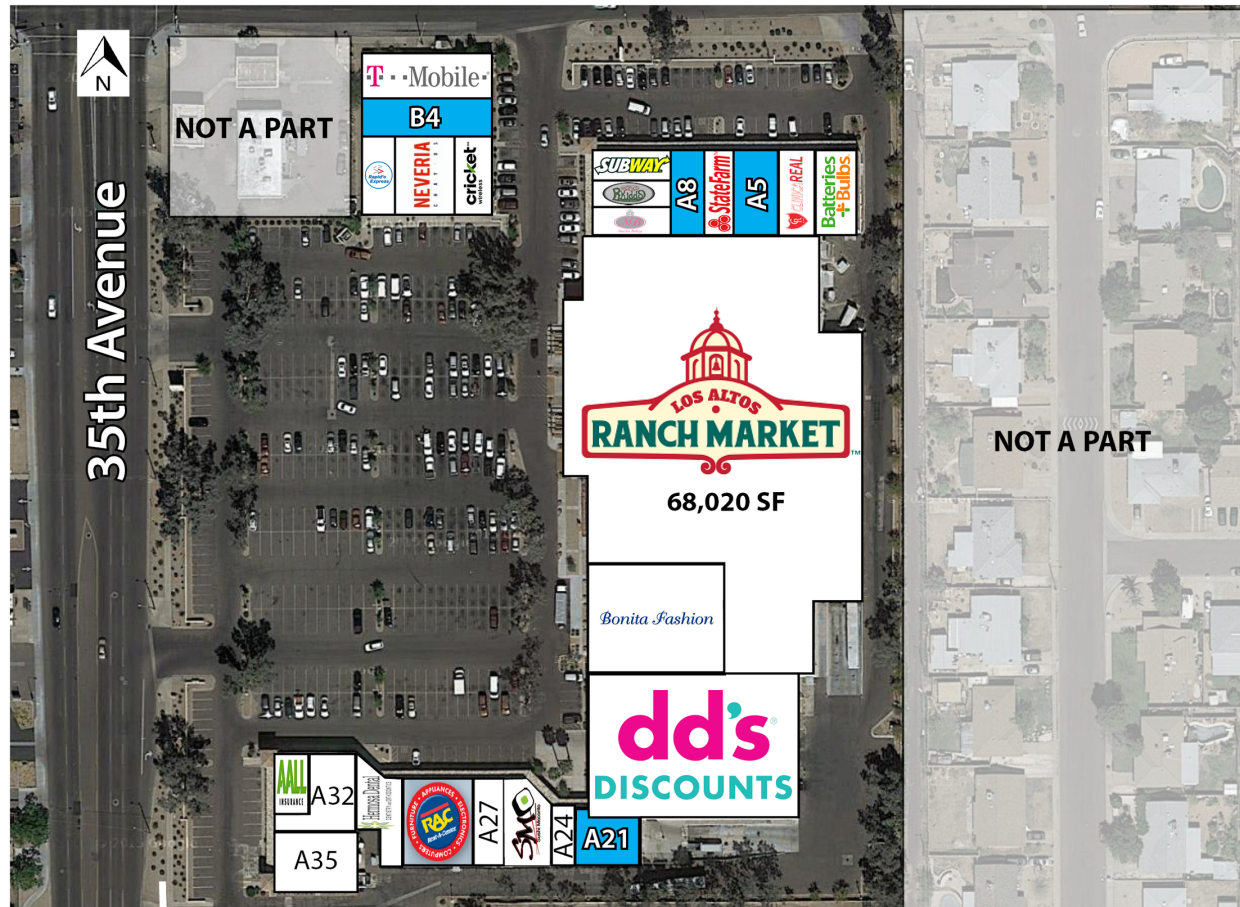

SITE PLAN

Suite	Tenant	SF
A1/2	Batteries & Bulbs	2,688
A3	Clinica Real	2,541
A5	AVAILABLE	2,547
A7	State Farm Insurance	1,280
A8	AVAILABLE	1,432
A9	Subway	1,244
A10	R Kidd's Pizza & Wings	1,050
A11	Nuestra Belleza	1,272

Suite	Tenant	SF
A16/19	Bonita Fashion	7,824
A20	dd's Discount	18,215
A21	AVAILABLE	1,572
A24	Brimley's Water and Ice	1,182
A25	Sushi Mocarito	2,771
A27	Botanica Mis Orisha	746
A28	Rent-A-Center	4,052
A30/31	Hermosa Dental	2,408
A32	Happy Kids Pediatrics	2,200

Suite	Tenant	SF
A33	AALL Insurance	1,556
A35	Wave MAX	3,221
B1	T-Mobile	3,059
B4	AVAILABLE	3,512
B8	Rapido Tax Express	1,250
B9/B10	Antojitos Neveria	1,855
B11	Cricket Wireless	1,662