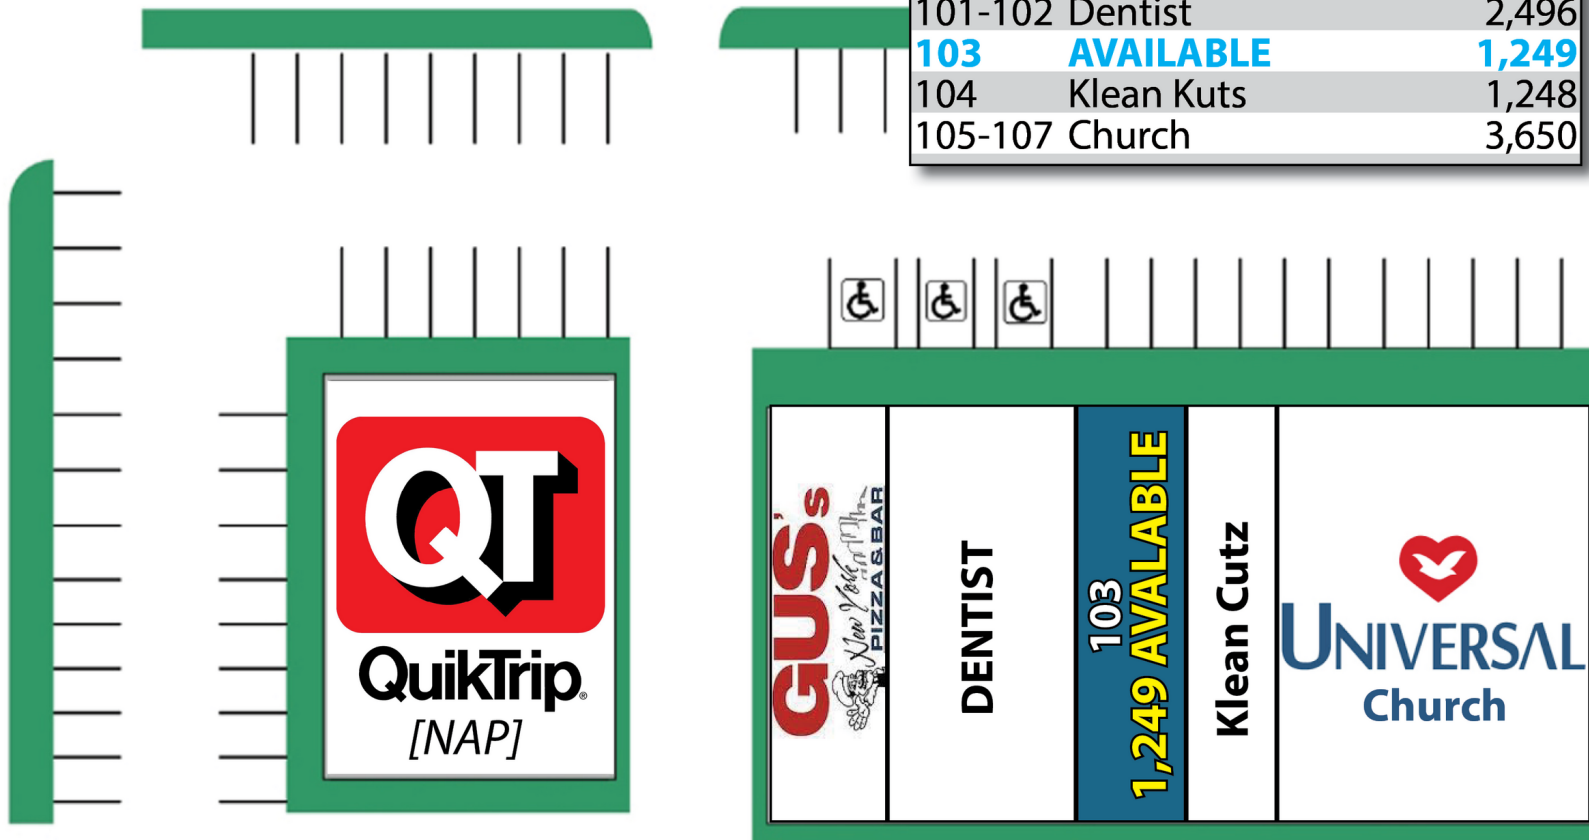

SITE PLAN

75TH AVE

PEORIA AVE

Suite	Tenant	SF
100	Gus's New York Pizza	1,290
101-102	Dentist	2,496
103	AVAILABLE	1,249
104	Klean Kuts	1,248
105-107	Church	3,650