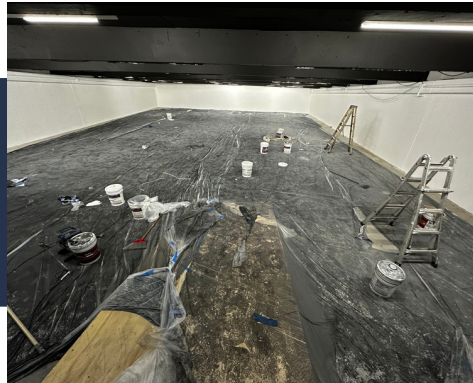

10,000 SF

CONTACT

TEXT OR CALL: (561) 252-0948

HIGHLIGHTREALTYNETWORKRLA@GMAIL.COM

WWW.OFFICELEASING.LEASE

AVAILABLE NOW!

Highlight Realty
Newtork

Highlight Realty
Newtork

@officeleasing.lease

Highlight Realty
Newtork