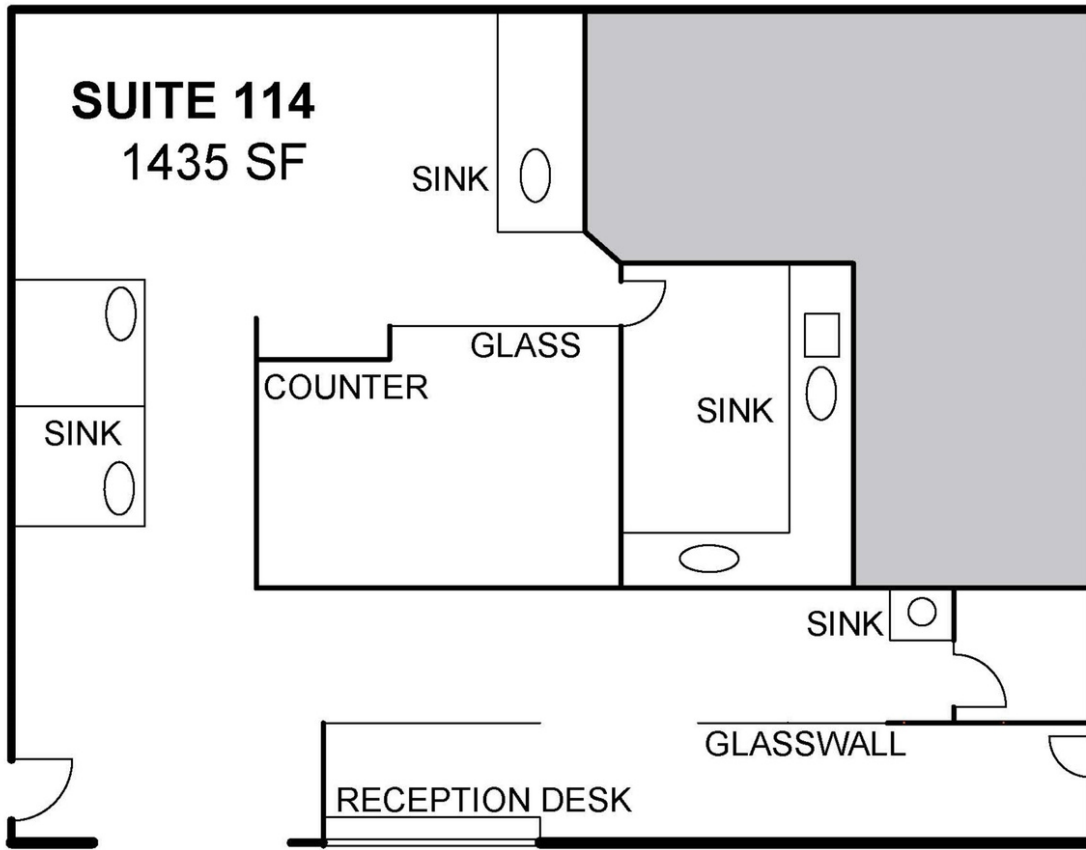

Highlight Realty Network
Commercial Real Estate

$32.00 SF plus
Building Expenses

FOR LEASE

Palm Beach Gardens,
FL 33410

AVAILABLE NOW