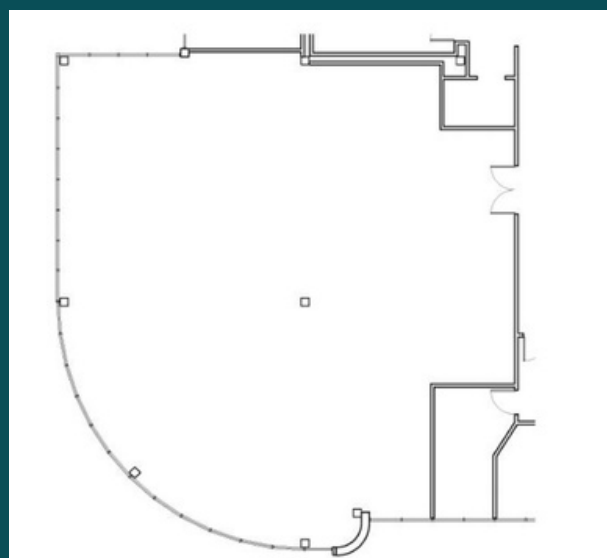

3,354 SF SUITE 403

Professional Office Space

**3 FREE
Months**

AVAILABLE NOW

SF Partners

@sfpartners

@sfpartners

Text or Call: (561) 971-5627