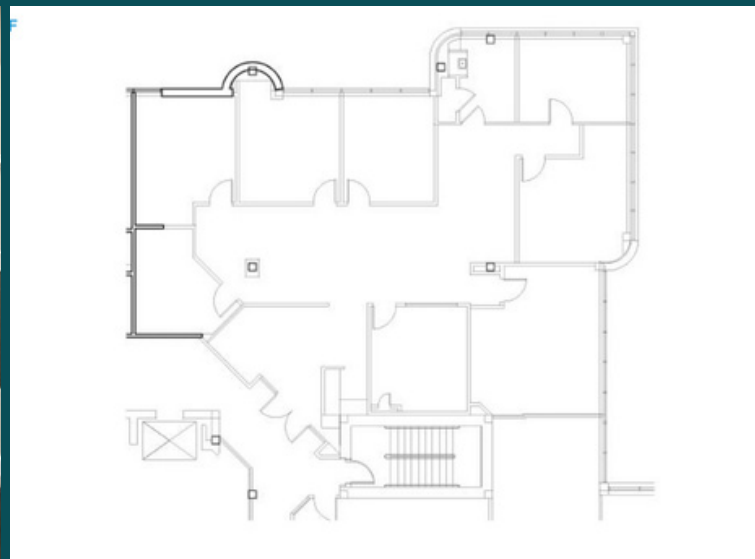

SF PARTNERS LLC

FOR LEASE

860 - 870 Greenbrier Circle, Chesapeake, VA 23320

3,214 SF SUITE 200

Professional Office Space

**3 FREE
Months**

AVAILABLE NOW

SF Partners