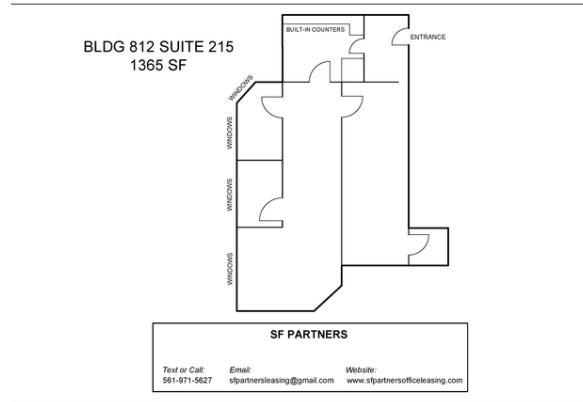

3,195 SF 804 SUITE 100

Professional Office Space

**AVAILABLE
NOW**

3 FREE MONTHS

 Text or Call: (561) 971-5627

 sfpartnerleasing@gmail.com

 www.sfpartnersofficeleasing.com

FOR LEASE

Moorefield Dr. Richmond, VA 23236

7,056 SF 804 SUITE 305

Professional Office Space

1,234 SF 808 SUITE 118

Professional Office Space

AVAILABLE
NOW

3 FREE MONTHS

Text or Call: (561) 971-5627

✉ sfpartersleasing@gmail.com

🌐 www.sfpartersofficeleasing.com

FOR LEASE

Moorefield Dr. Richmond, VA 23236

1,365 SF 812 SUITE 215

Professional Office Space

3,289 SF 812 SUITE 301

Professional Office Space