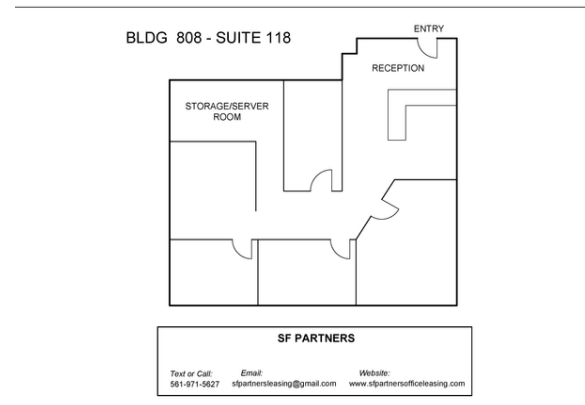

1,234 SF 808 SUITE 118

Professional Office Space

AVAILABLE
NOW

3 FREE MONTHS

Text or Call: (561) 971-5627

✉ sfpartersleasing@gmail.com

🌐 www.sfpartersofficeleasing.com