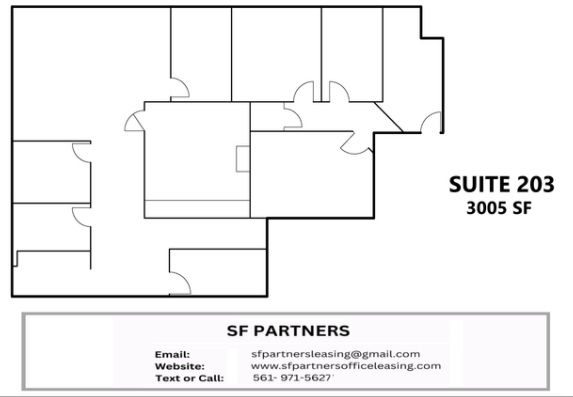

FOR LEASE

Moorefield Dr. Richmond, VA 23236

2,999

SF 804 SUITE 301

Professional Office Space

3,246 SF 804 SUITE 302

Professional Office Space

**AVAILABLE
NOW**

3 FREE MONTHS

☎ Text or Call: (561) 971-5627

✉ sfpartersleasing@gmail.com

🌐 www.sfpartersofficeleasing.com

FOR LEASE

Moorefield Dr. Richmond, VA 23236

3,005 SF 804 SUITE 203

Professional Office Space

3,195 SF 804 SUITE 100

Professional Office Space

**AVAILABLE
NOW**

3 FREE MONTHS

 Text or Call: (561) 971-5627

 sfpartnerleasing@gmail.com

 www.sfpartnersofficeleasing.com

FOR LEASE