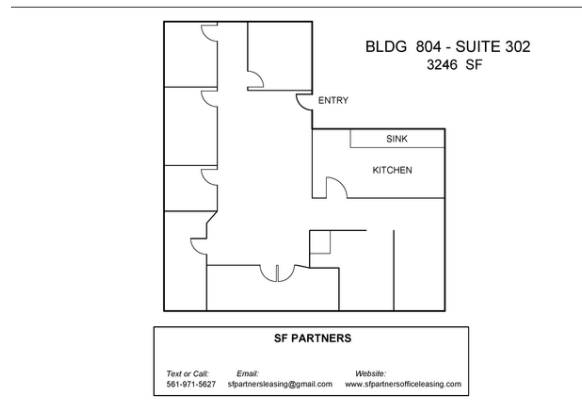

FOR LEASE

Moorefield Dr. Richmond, VA 23236

2,999

SF 804 SUITE 301

Professional Office Space

3,246 SF 804 SUITE 302

Professional Office Space

**AVAILABLE
NOW**

3 FREE MONTHS

☎ Text or Call: (561) 971-5627

✉ sfpartersleasing@gmail.com

🌐 www.sfpartersofficeleasing.com

FOR LEASE

Moorefield Dr. Richmond, VA 23236

3,005 SF 804 SUITE 203

Professional Office Space

3,195 SF 804 SUITE 100

Professional Office Space

**AVAILABLE
NOW**

3 FREE MONTHS

 Text or Call: (561) 971-5627

 sfpartnerleasing@gmail.com

 www.sfpartnersofficeleasing.com

FOR LEASE