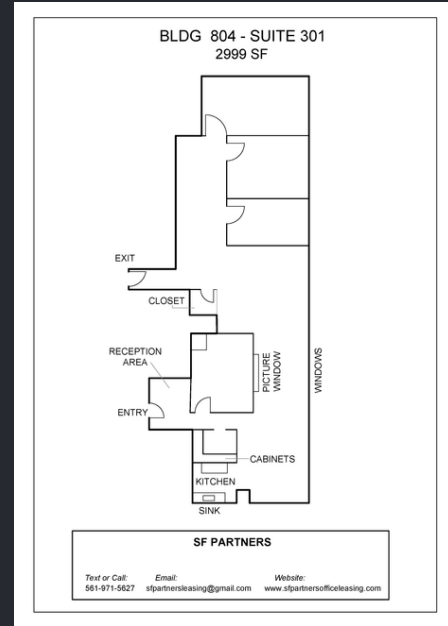

FOR LEASE

Moorefield Dr. Richmond, VA 23236

2,999

SF 804 SUITE 301

Professional Office Space

3,246 SF 804 SUITE 302

Professional Office Space

**AVAILABLE
NOW**