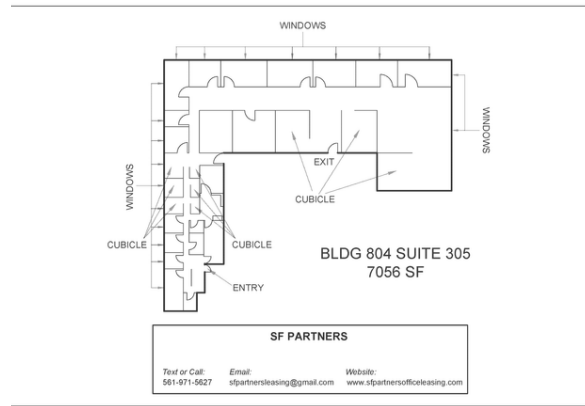

FOR LEASE

Moorefield Dr. Richmond, VA 23236

7,056 SF 804 SUITE 305

Professional Office Space