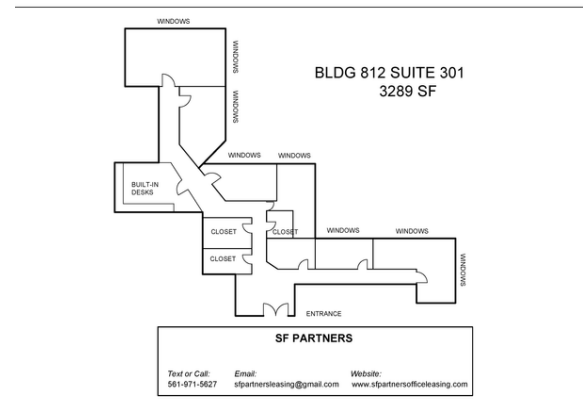

✉ sfpartersleasing@gmail.com

🌐 www.sfpartersofficeleasing.com

FOR LEASE

Moorefield Dr. Richmond, VA 23236

1,365 SF 812 SUITE 215

Professional Office Space

3,289 SF 812 SUITE 301

Professional Office Space

AVAILABLE
NOW

3 FREE MONTHS

Text or Call: (561) 971-5627

✉ sfpartersleasing@gmail.com

🌐 www.sfpartersofficeleasing.com

FOR LEASE

Moorefield Dr. Richmond, VA 23236

SUITE 125
2,121 SF