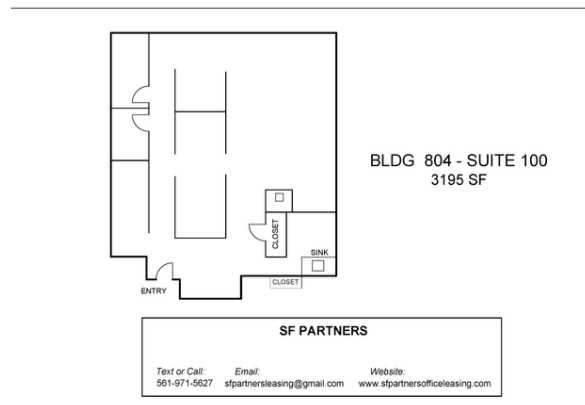

FOR LEASE

Moorefield Dr. Richmond, VA 23236

2,999

SF 804 SUITE 301

Professional Office Space

3,246 SF 804 SUITE 302

Professional Office Space

**AVAILABLE
NOW**

3 FREE MONTHS

☎ Text or Call: (561) 971-5627

✉ sfpartersleasing@gmail.com

🌐 www.sfpartersofficeleasing.com

FOR LEASE

Moorefield Dr. Richmond, VA 23236

3,005 SF 804 SUITE 203

Professional Office Space

3,195 SF 804 SUITE 100

Professional Office Space

**AVAILABLE
NOW**

3 FREE MONTHS

 Text or Call: (561) 971-5627

 sfpartnerleasing@gmail.com

 www.sfpartnersofficeleasing.com

FOR LEASE