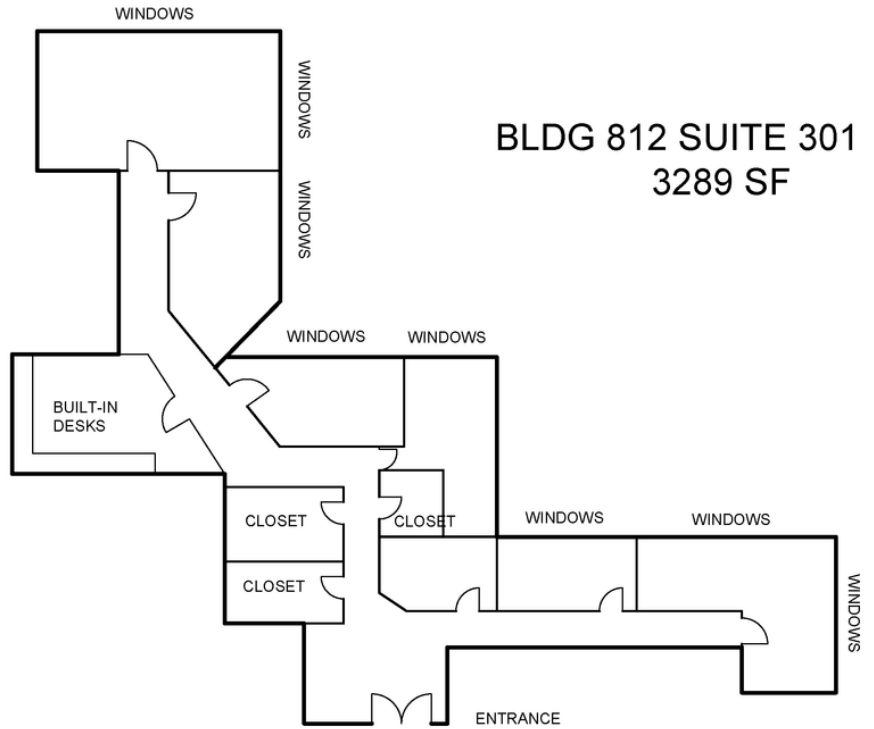

For Lease

Moorefield Dr. Richmond, VA 23236

3 FREE MONTHS