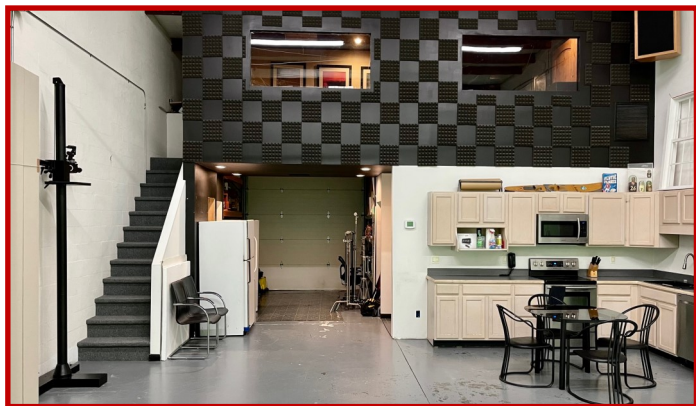

GOLAN WORKSHOPS CENTER

10530 75th St., Seminole, FL 33777

Looking Towards Front

Front Upper Office

Staging Area

Front Upper Office

2023 Demographics			
	1-mile	3-mile	5-mile
Total Population	6,766	97,340	264,048
Median Age	51.0	48.5	50.3
Total Households	3,059	42,876	119,214