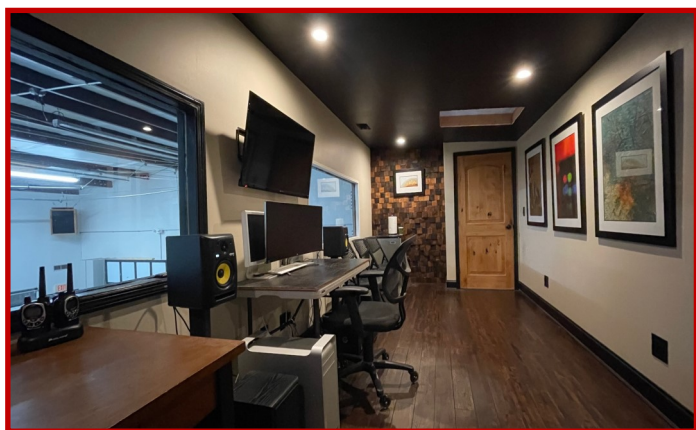

GOLAN WORKSHOPS CENTER

10530 75th St., Seminole, FL 33777

Looking Towards Front

Front Upper Office

Staging Area

Front Upper Office

2023 Demographics			
	1-mile	3-mile	5-mile
Total Population	6,766	97,340	264,048
Median Age	51.0	48.5	50.3
Total Households	3,059	42,876	119,214