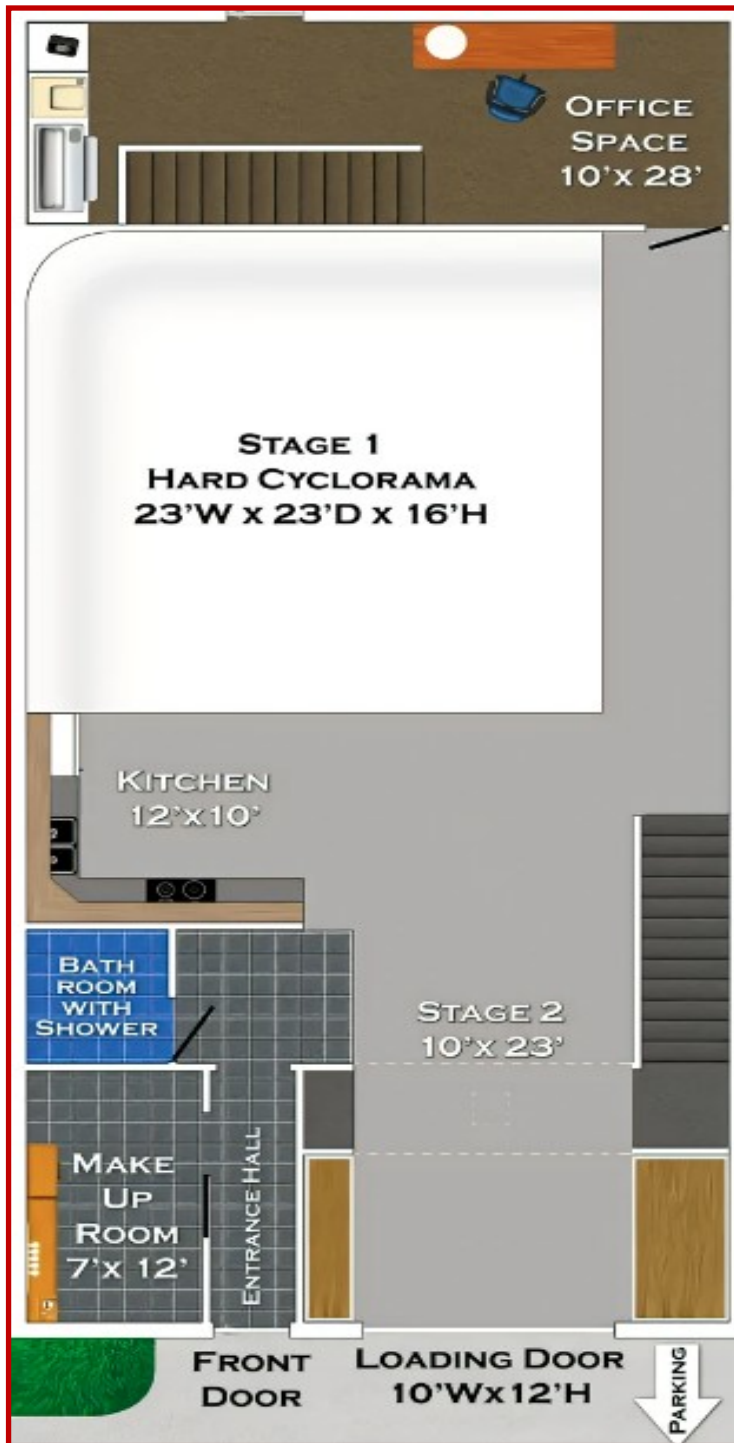

GOLAN WORKSHOPS CENTER

10530 75th St., Seminole, FL 33777

Looking Towards Front

Front Upper Office

Staging Area

Front Upper Office

2023 Demographics			
	1-mile	3-mile	5-mile
Total Population	6,766	97,340	264,048
Median Age	51.0	48.5	50.3
Total Households	3,059	42,876	119,214