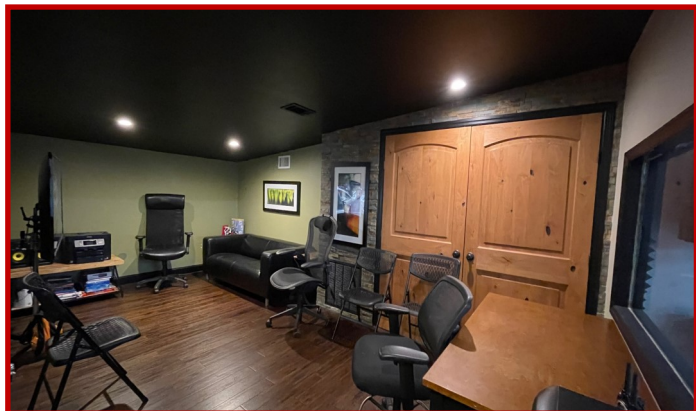

GOLAN WORKSHOPS CENTER

10530 75th St., Seminole, FL 33777

Looking Towards Front

Front Upper Office

Staging Area

Front Upper Office

2023 Demographics			
	1-mile	3-mile	5-mile
Total Population	6,766	97,340	264,048
Median Age	51.0	48.5	50.3
Total Households	3,059	42,876	119,214