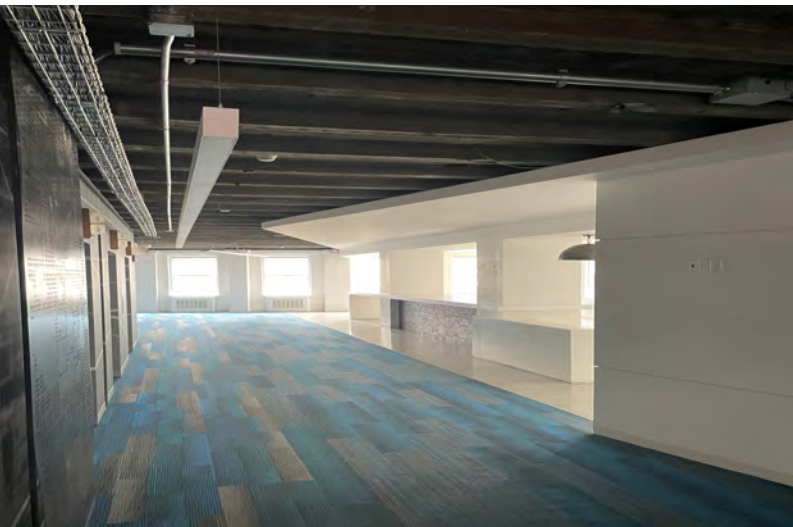

Circle Tower

55 Monument Circle Indianapolis, IN 46204

FOR LEASE

Additional Photos

Liz DeKoning | 317.536.0093 | liz@halakar.com

Colton Snodgrass, CCIM | 317.536.0218 | csnodgrass@halakar.com

www.Halakar.com