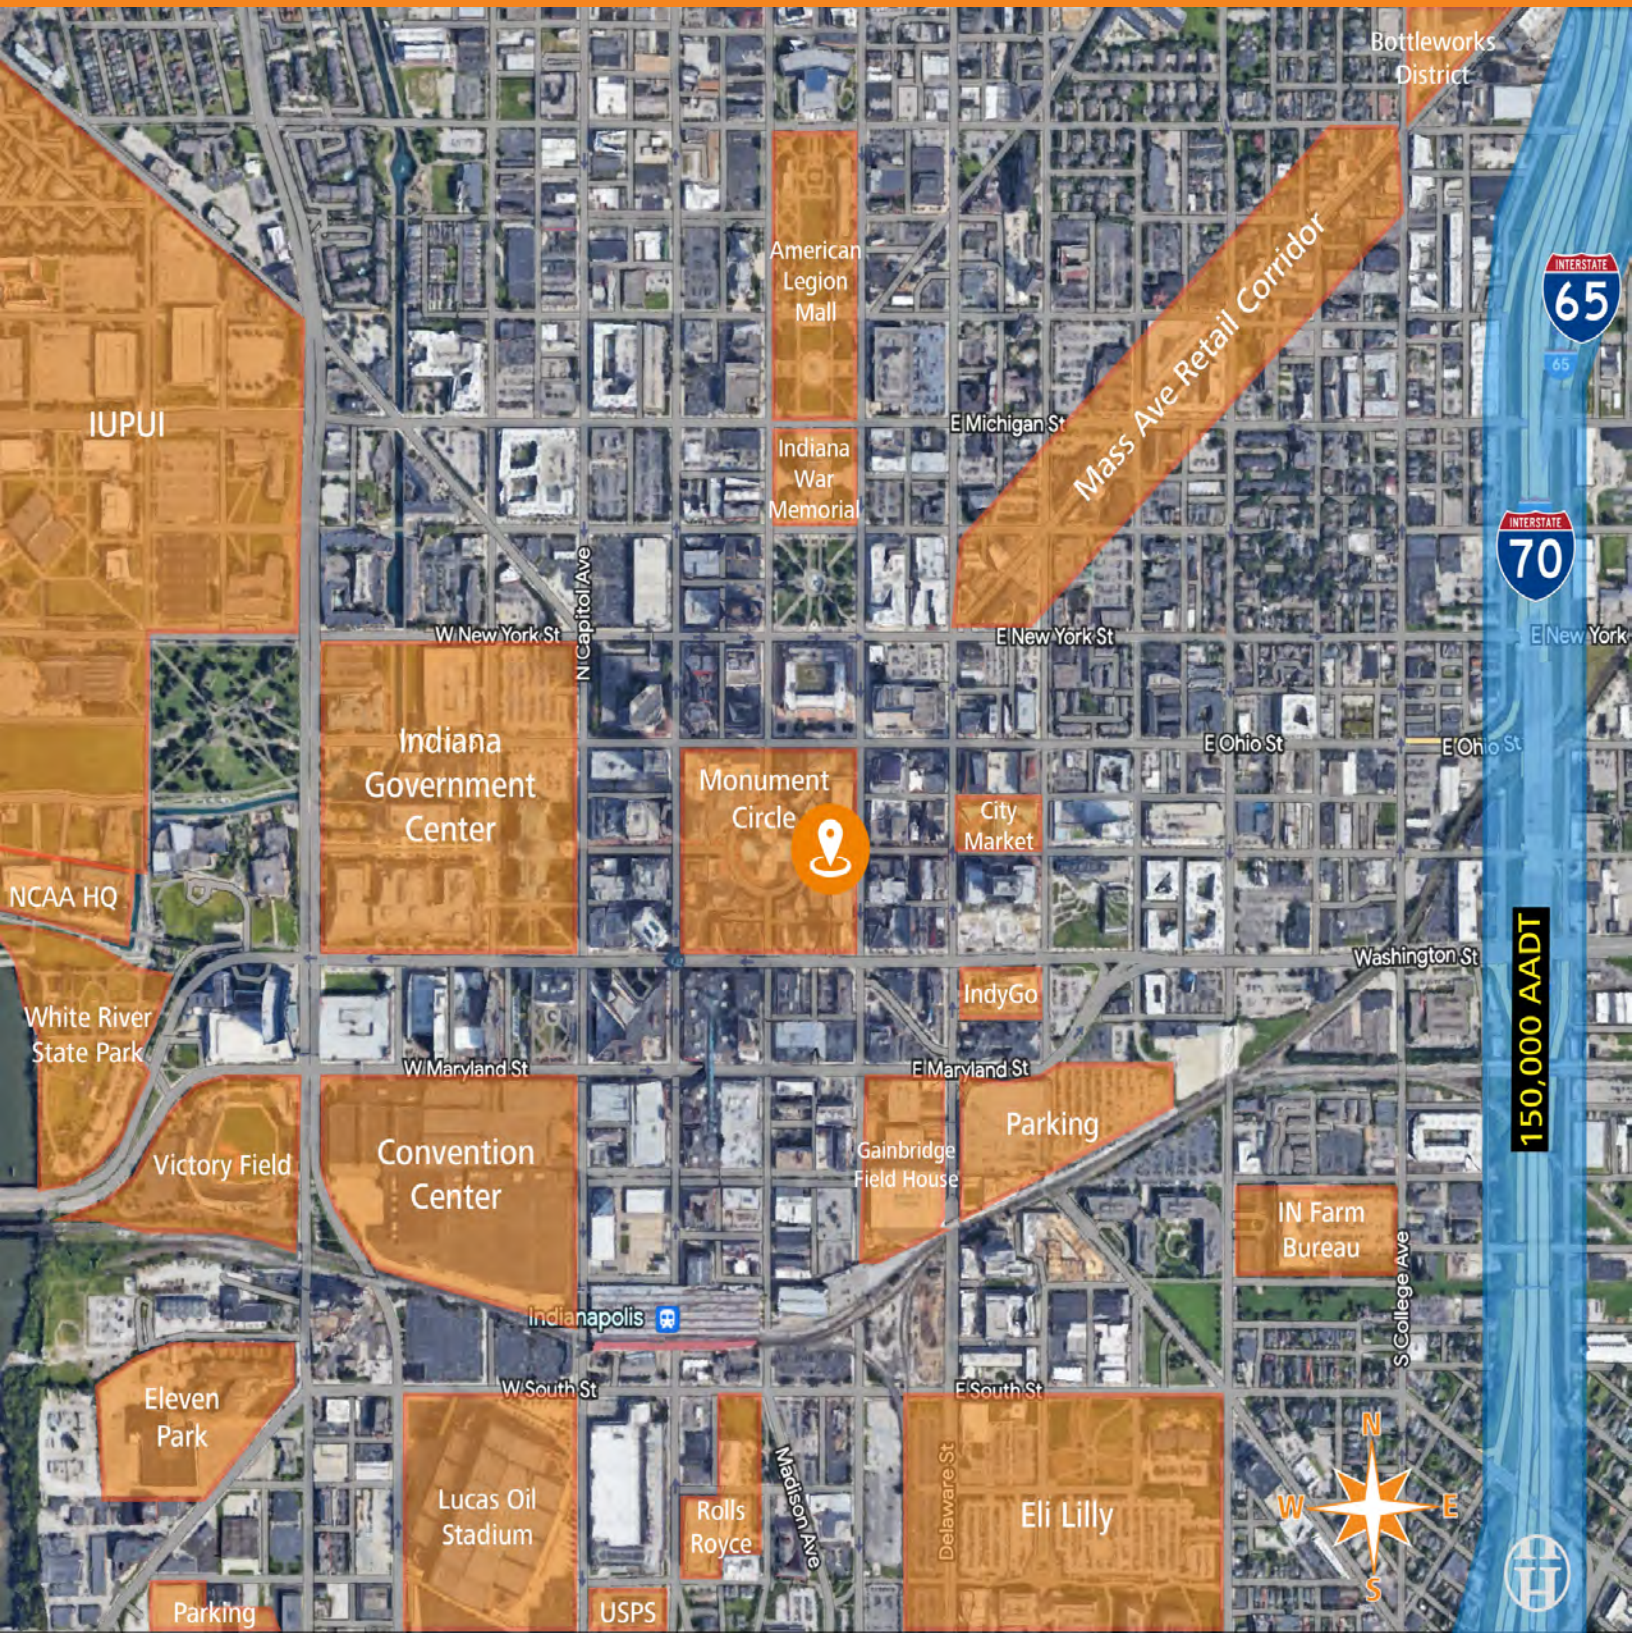

Circle Tower

55 Monument Circle Indianapolis, IN 46204

FOR LEASE

Location Map

Liz DeKoning | 317.536.0093 | liz@halakar.com

Colton Snodgrass, CCIM | 317.536.0218 | csnodgrass@halakar.com

www.Halakar.com