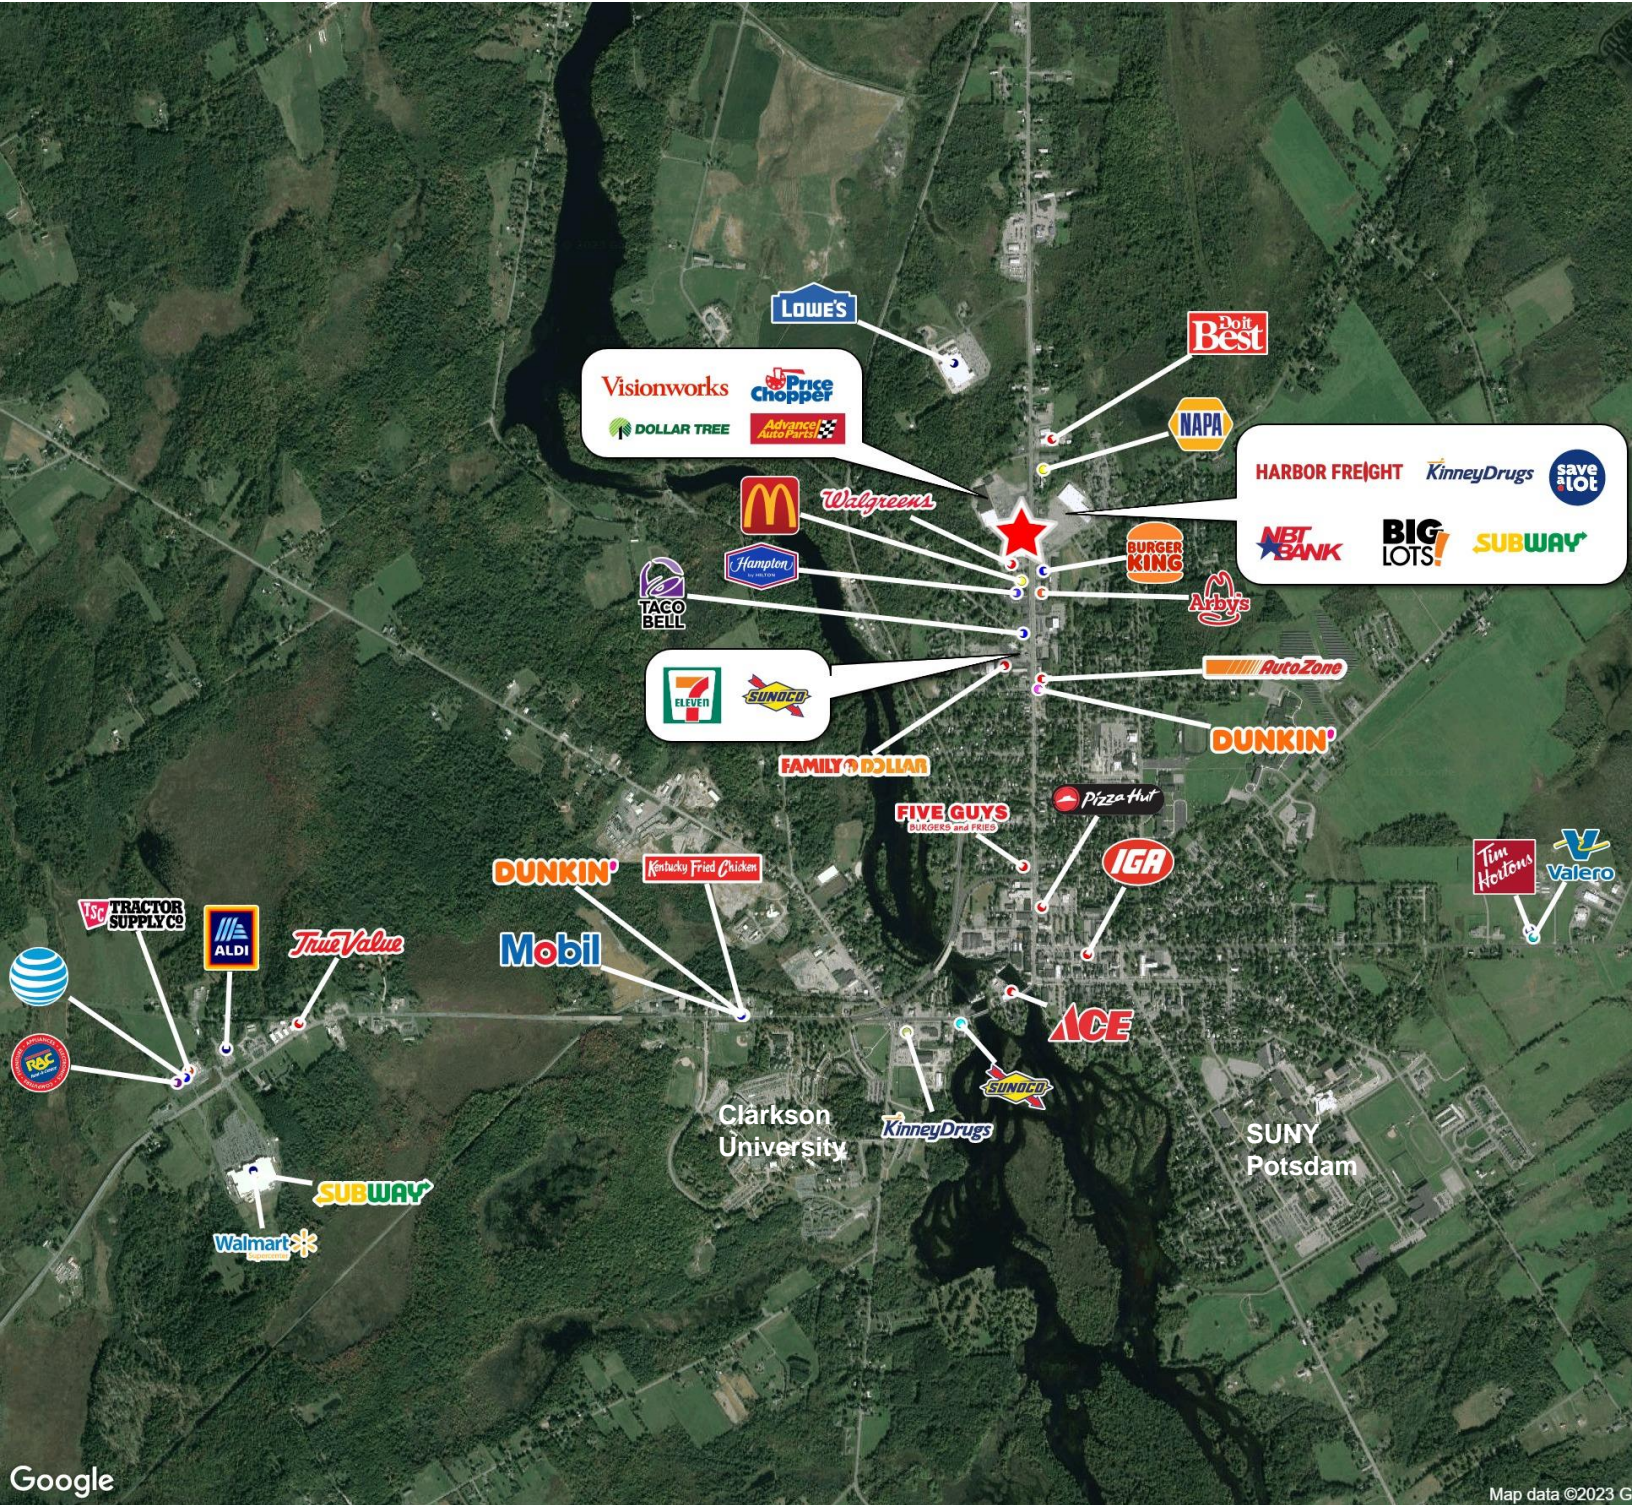

FOR SALE OR LEASE

185 Market Street | Potsdam, New York

Google

Map data ©2023 G