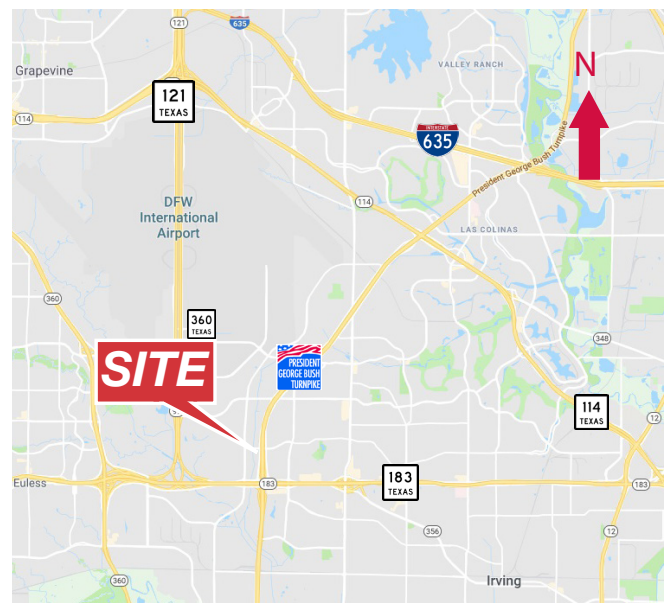

## Mustang Crossing Land SWC Rochelle Road & Highway 161

Irving, Texas 75062

### Property Features

- Great Access to George Bush Turnpike
- Close Proximity to DFW International Airport

**Tyler Tillery**

214 256 7140  
ttillery@nairl.com

THE INFORMATION CONTAINED HEREIN HAS BEEN GIVEN TO US BY THE OWNER OF THE PROPERTY OR OTHER SOURCES WE DEEM RELIABLE. WE HAVE NO REASON TO DOUBT ITS ACCURACY, BUT WE DO NOT GUARANTEE IT. ALL INFORMATION SHOULD BE VERIFIED PRIOR TO PURCHASE OR LEASE.

# Mustang Crossing - Land

## SWC Rochelle Road & Highway 161

Irving, Texas 75062