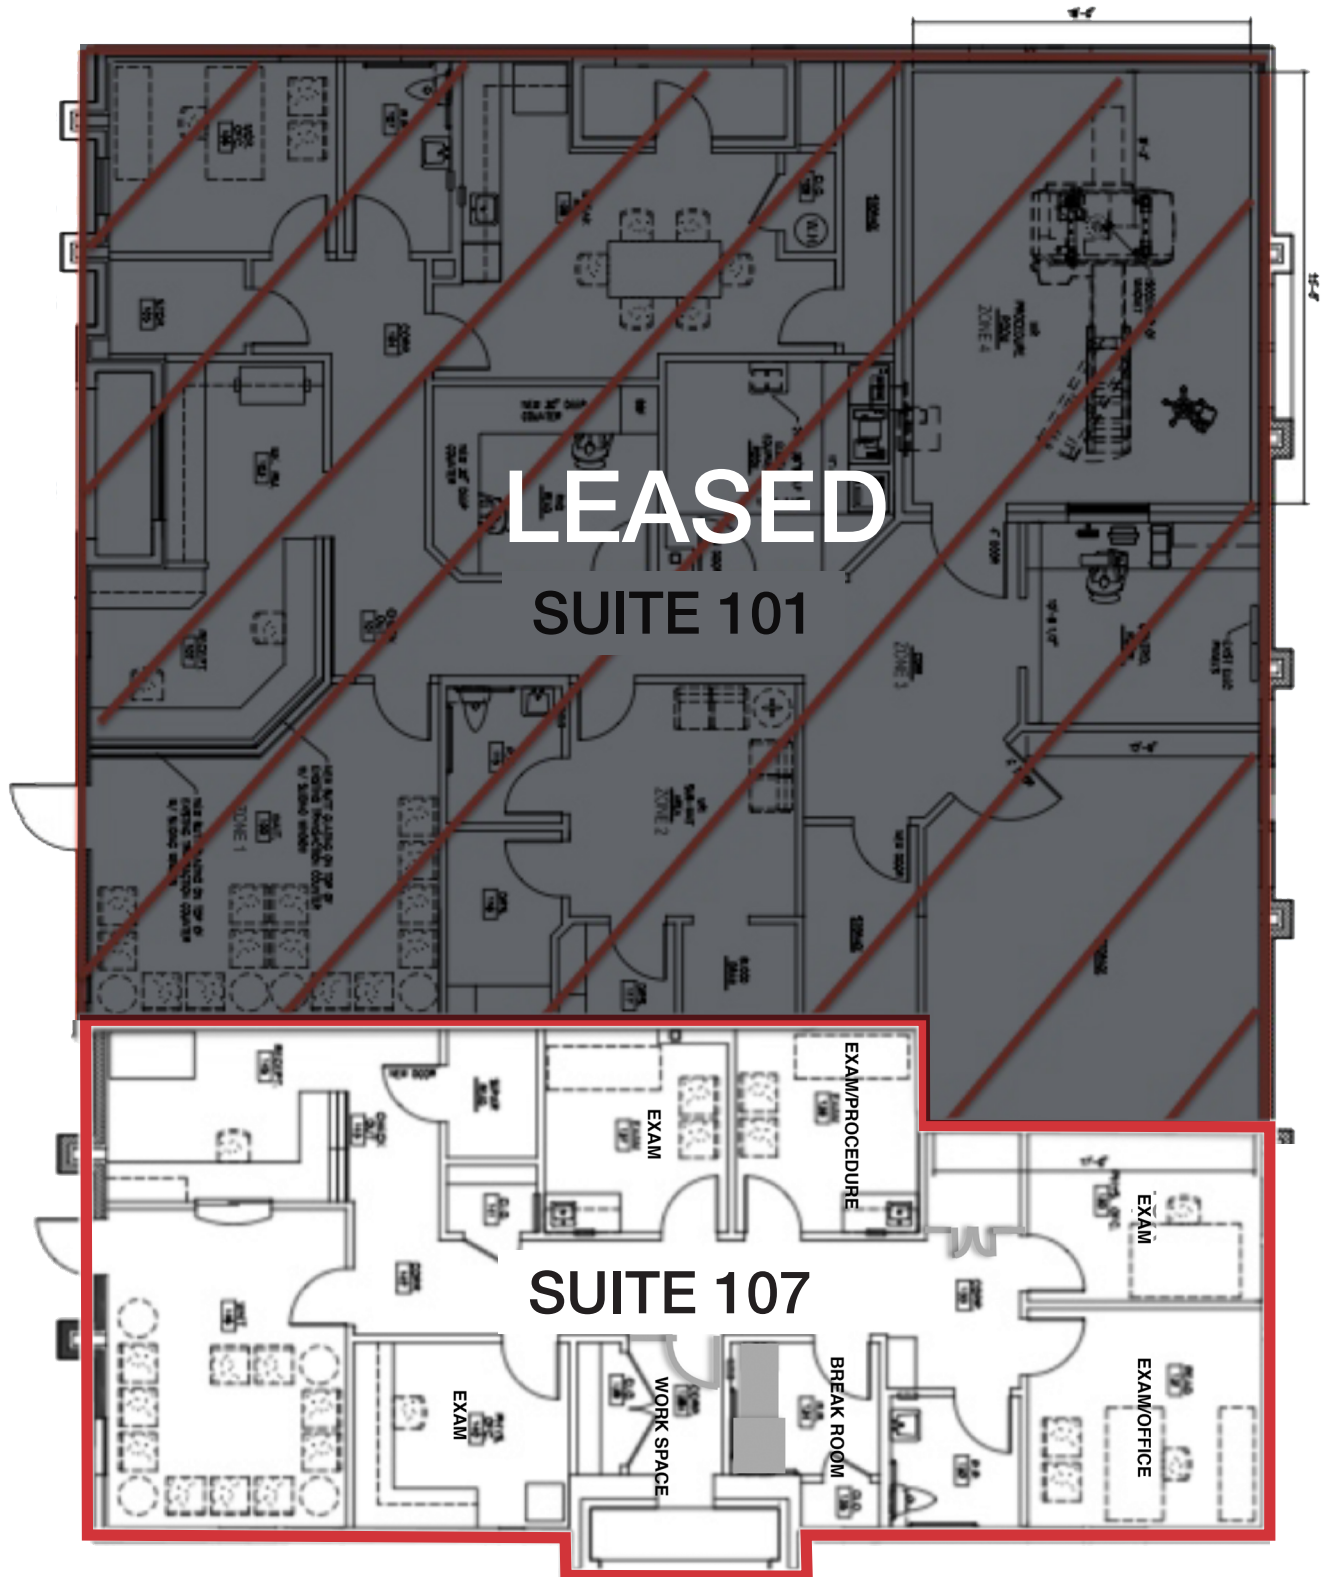

For Lease
1,658 SF

851 Grainger Street
Fort Worth, Texas 76104

Suite 107
1,658 SF