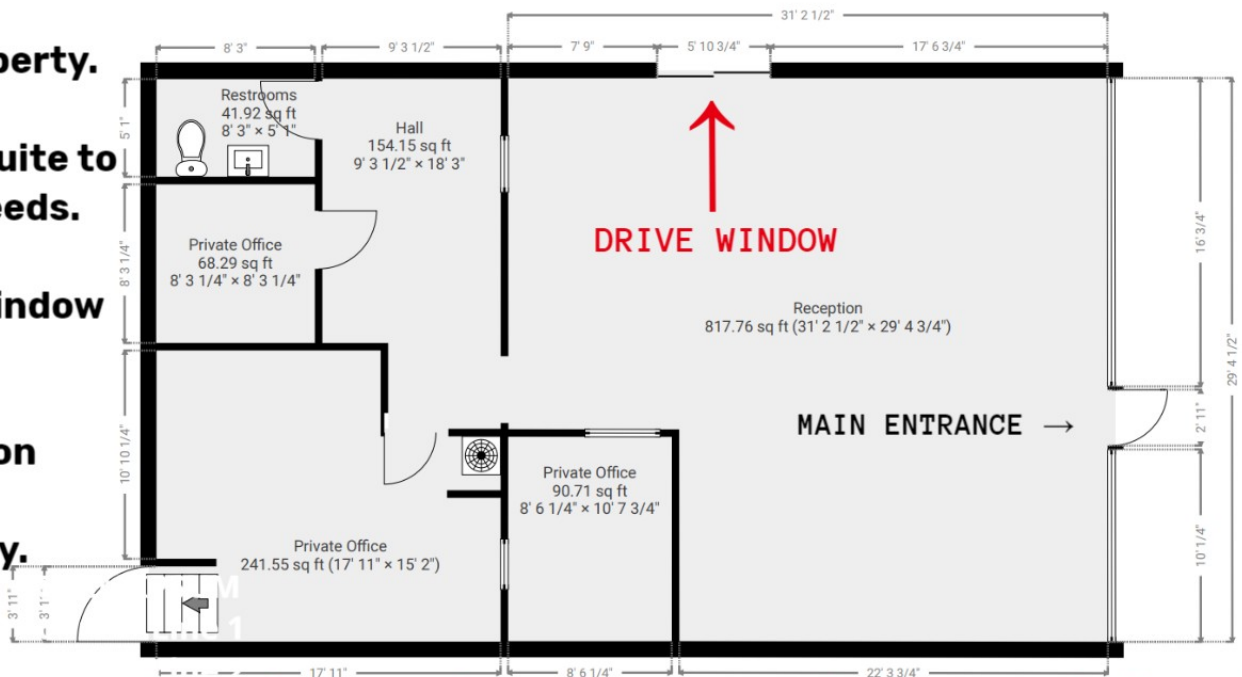

W.S. Young Plaza Suite 101-A

1,584 SQ. FT. \$2,495.00

2201 South W.S Young Dr. Killeen

Commercial Property.

Customize your suite to your specific needs.

Drive through window available.

Prime Location

High Visibility.