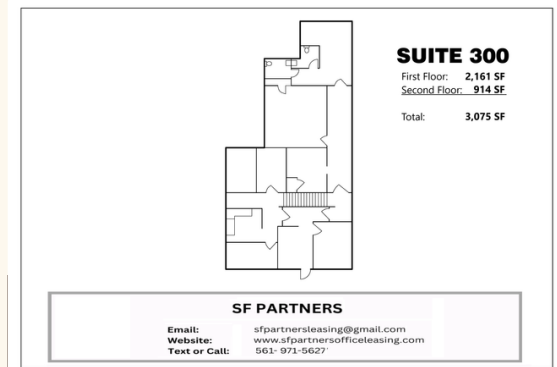

11001 BLUEGRASS PKWY, LOUISVILLE,  
KY 40299

## 3 FREE MONTHS

**3,200 SF**  
**SUITE 370**  
WAREHOUSE SPACE

**3,075 SF**  
**SUITE 300**  
WAREHOUSE SPACE

**AVAILABLE NOW**

**SF Partners**

**@sfpartners**

**@sfpartners**

**WEBSITE:**