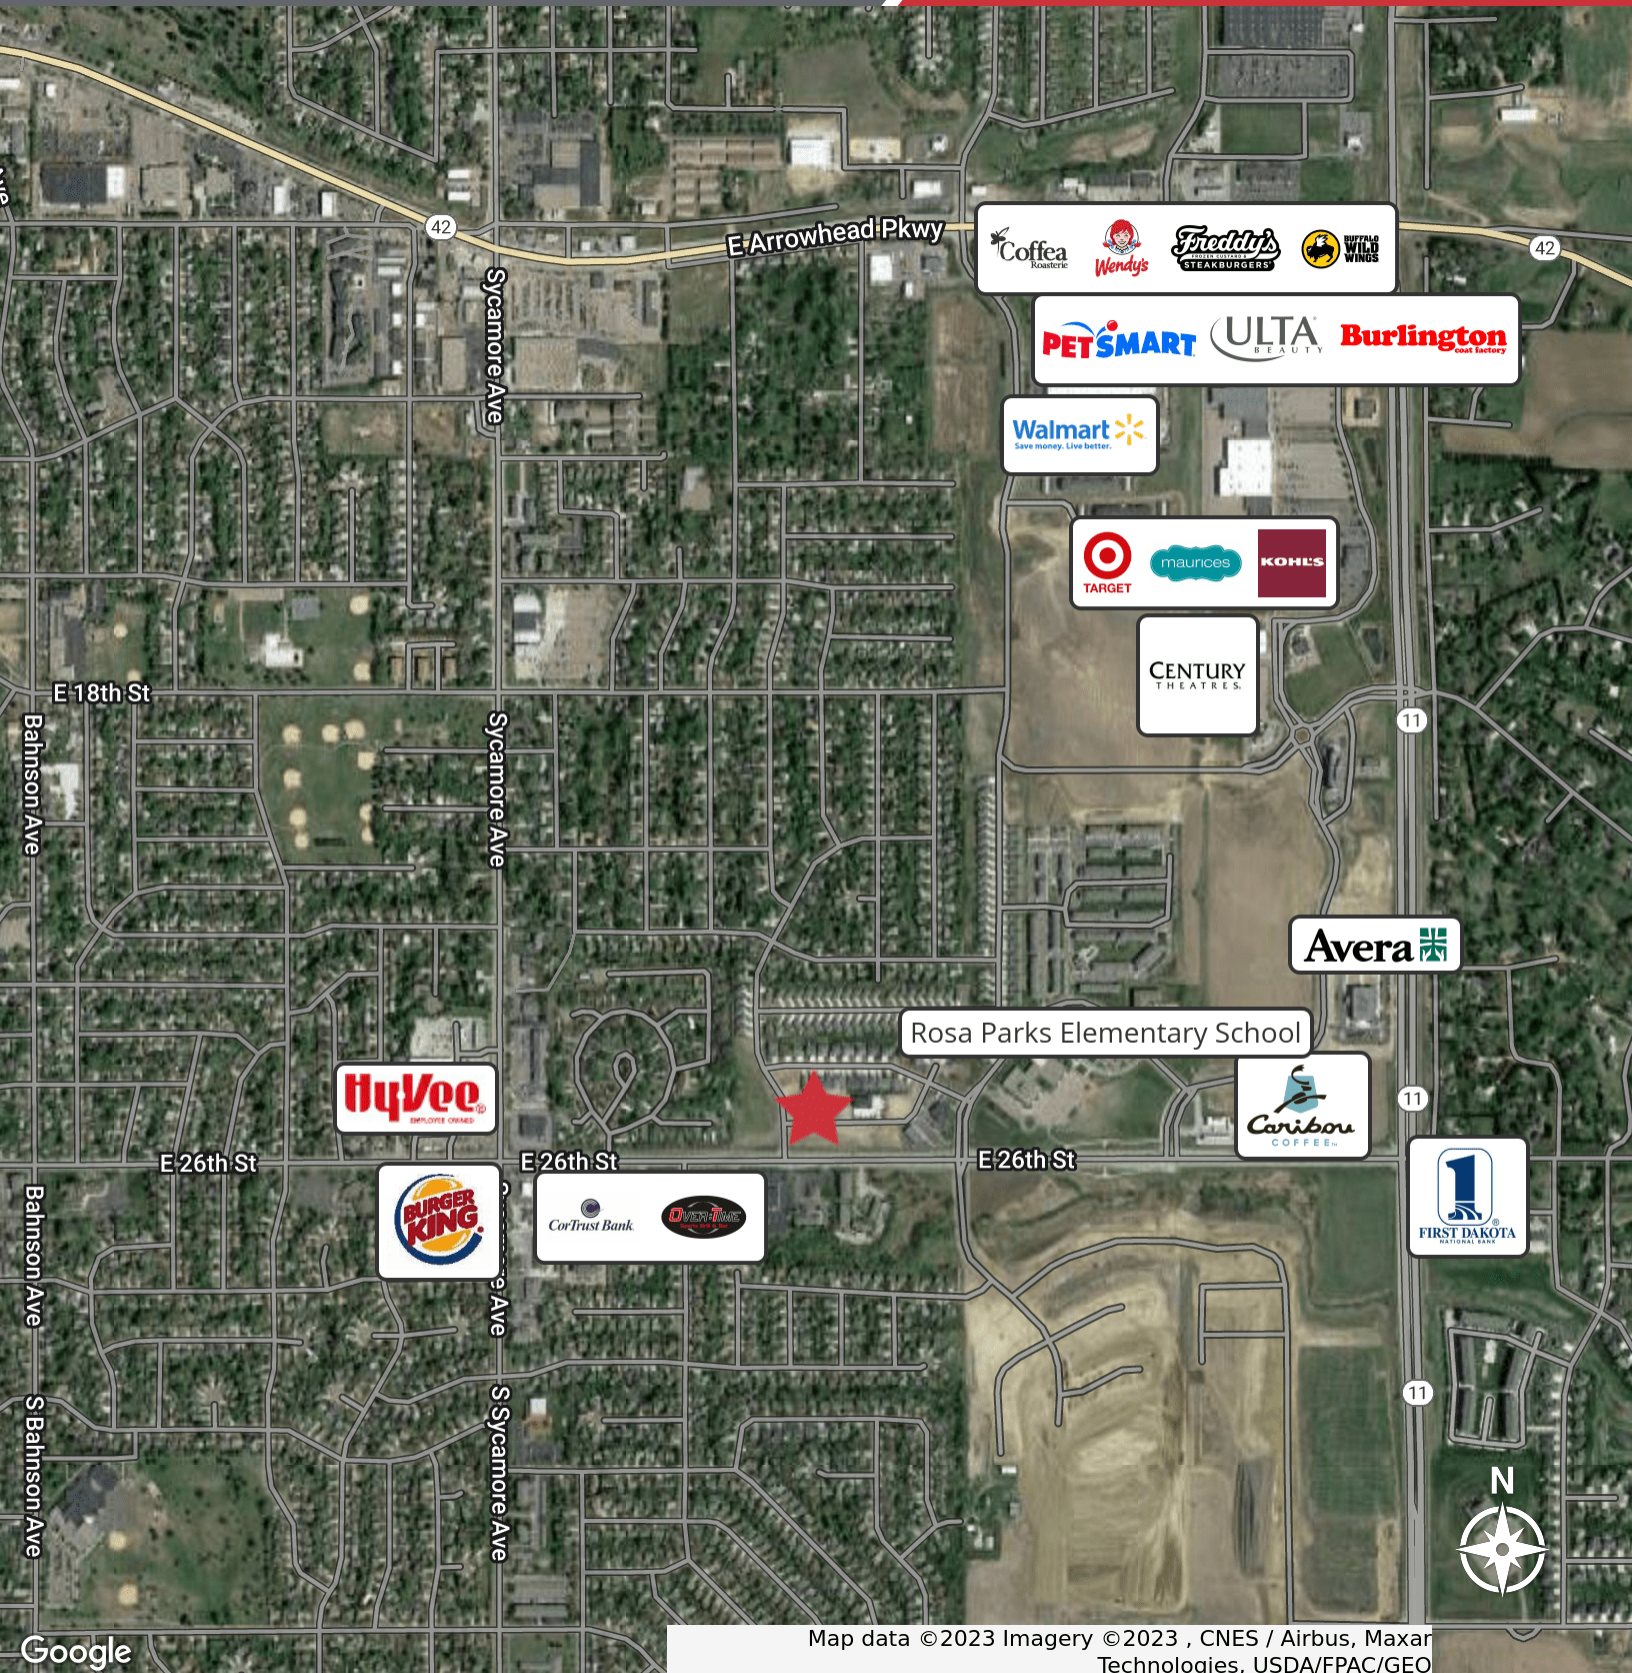

LOCATION DESCRIPTION

Located just north of 26th Street on Rosa Parks Place
Area neighbors include Trademark Homes, Burn Boot Camp, Encore Learning Center, Rosa Parks Elementary School, Kusek Family & Implant Dentistry
Located within the Dawley Farm Development

FLOOR PLAN

4920 ROSA PARKS PLACE, WEST SUITE

FOR LEASE
Office Suite

AERIAL

4920 ROSA PARKS PLACE, WEST SUITE

FOR LEASE

Office Suite

Map data ©2023 Imagery ©2023 , CNES / Airbus, Maxar Technologies, USDA/FPAC/GEO