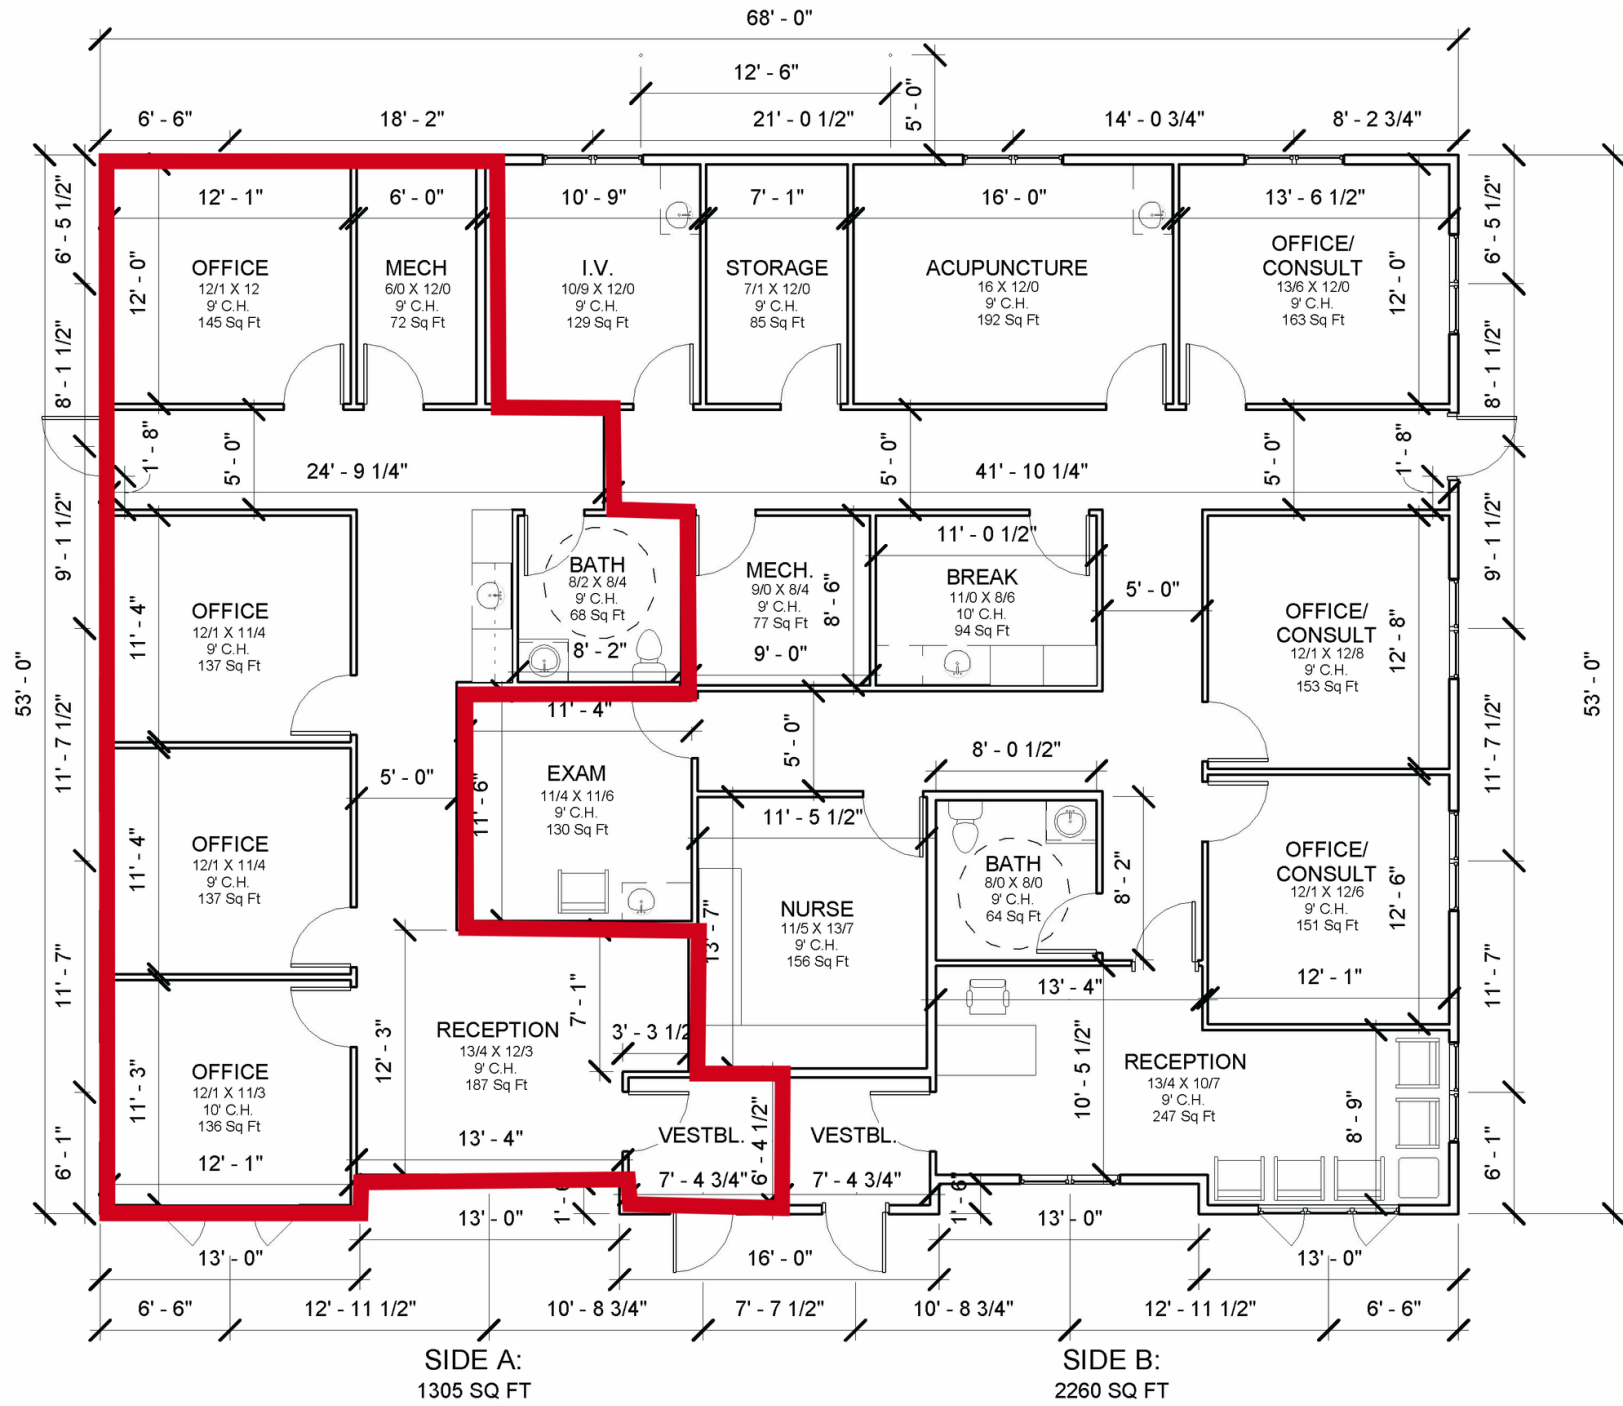

4920 E Rosa Parks Place, West Suite
Sioux Falls, SD 57110

Lease Rate	\$18.00/SF NNN
Suite Size	1,305 SQ. FT.

PROPERTY HIGHLIGHTS

- Occupancy Spring 2023
- Dedicated entrance with vestibule
- 4 windowed offices
- Kitchenette
- Reception area

FLOOR PLAN

4920 ROSA PARKS PLACE, WEST SUITE

FOR LEASE
Office Suite

AERIAL

4920 ROSA PARKS PLACE, WEST SUITE

FOR LEASE

Office Suite

Map data ©2023 Imagery ©2023 , CNES / Airbus, Maxar Technologies, USDA/FPAC/GEO