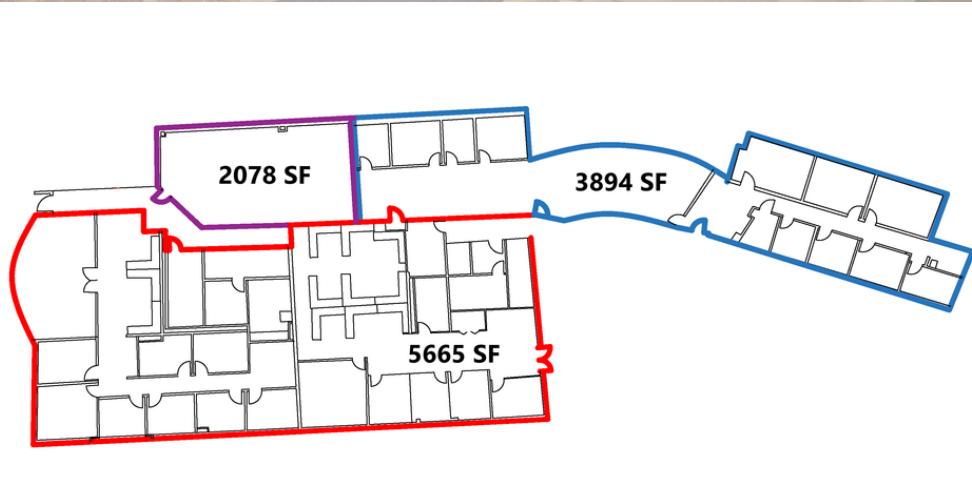

3 FREE MONTHS

FOR LEASE

AVAILABLE NOW

Lake Wright Dr. Norfolk, VA 23502

Professional Office Spaces

-  SF Partners
-  @sfpartners
-  @sfpartners
-  SF Partners

2,708 SF

5,655 SF

3,894 SF

3 FREE MONTHS

FOR LEASE

AVAILABLE NOW

Lake Wright Dr. Norfolk, VA 23502

Professional Office Spaces

5,968 SF

7,784 SF

11,637 SF

3 FREE MONTHS

FOR LEASE

AVAILABLE NOW

2,078 SF SUITE 104

10,967 SF SUITE 200

13,221 SF SUITE 301

Lake Wright Dr. Norfolk, VA 23502