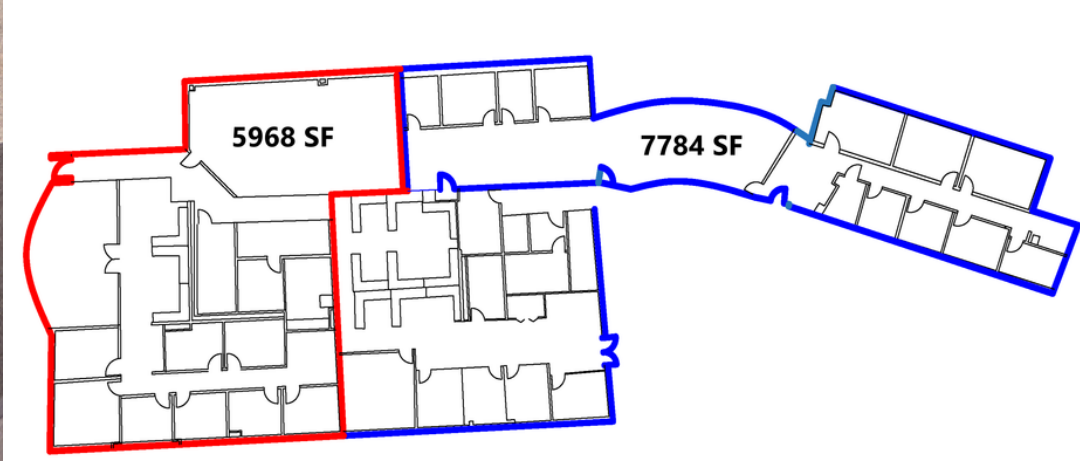

3 FREE MONTHS

FOR LEASE

AVAILABLE NOW

Lake Wright Dr. Norfolk, VA 23502

Professional Office Spaces

-  SF Partners
-  @sfpartners
-  @sfpartners
-  SF Partners

2,708 SF

5,655 SF

3,894 SF

3 FREE MONTHS

FOR LEASE

AVAILABLE NOW

Lake Wright Dr. Norfolk, VA 23502

Professional Office Spaces

5,968 SF

7,784 SF

11,637 SF

3 FREE MONTHS

FOR LEASE

AVAILABLE NOW

2,078 SF SUITE 104

10,967 SF SUITE 200

13,221 SF SUITE 301

Lake Wright Dr. Norfolk, VA 23502