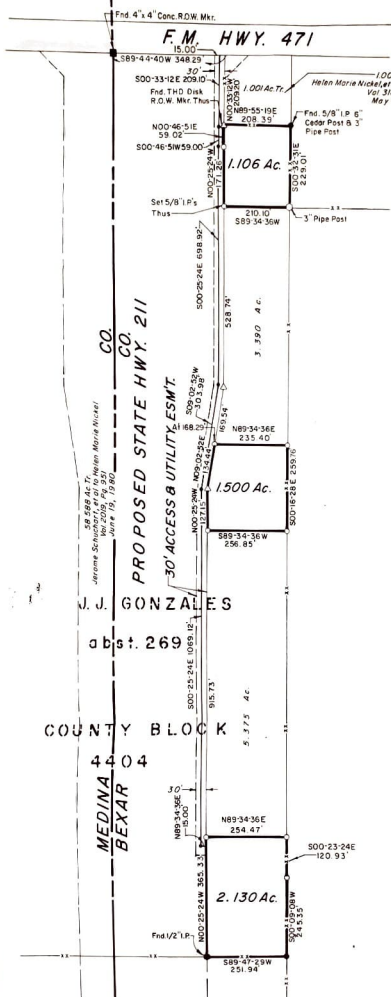

# BEXAR COUNTY, TEXAS

Sur. 255

58 588 Ac. Tr.  
 Jerome Schuchart, et al to Helen Marie Nickel  
 Vol 2019, Pg 951  
 June 19, 1980

CO. CO.  
**PROPOSED STATE HWY. 211**  
**30' ACCESS & UTILITY ESM'T.**  
**J. J. GONZALES**  
**abstr. 269**  
**COUNTY BLOCK**  
**4404**  
**MEDINA**  
**BEXAR**