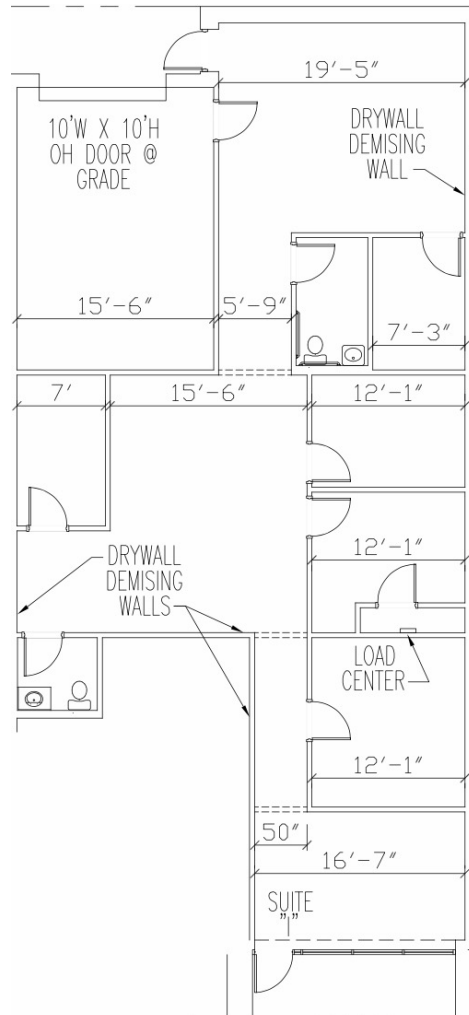

5911 BUILDING, SUITE I (2,200 SF)

FOR MORE INFORMATION, PLEASE CONTACT:

Christina Petti

813.245.1246

christina@ipgcommercialrealty.com

Kelli Hatton

813.454.1619

kelli@ipgcommercialrealty.com