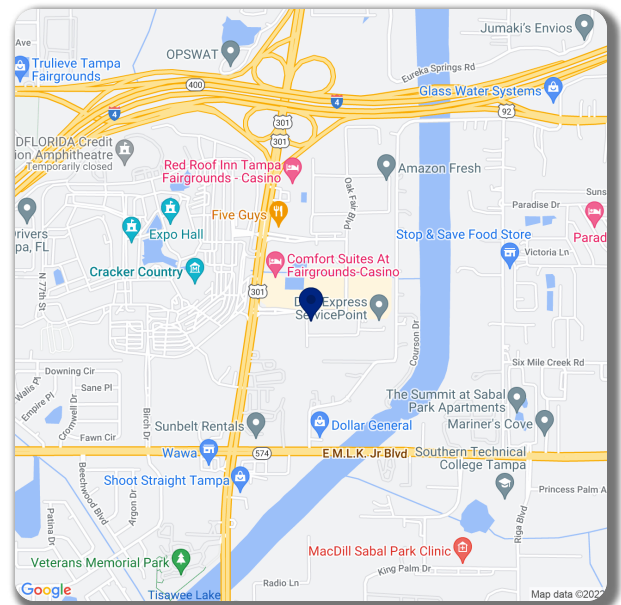

Industrial For Lease

\$11.50 /sqft NNN

Building Size: 34,919 SqFt

Available: 9,566 SqFt

Parking: 1.71/1000SqFt

Interstate Business Park is a comprised total of 7 buildings with 175,000 total S.F. of Industrial, Office, Warehouse, and Flex Space. Dock high, grade level, and ramp loading available. Ample parking. Covered outside employee lounge areas. On site property management and building maintenance. Within 3 mile radius of hotels and restaurants. Located on US Hwy 301 and Interstate I-4 minutes from Interstates I-75, I-275, State Road 60 and the Lee Roy Selmon Expressway in Tampa, Florida..